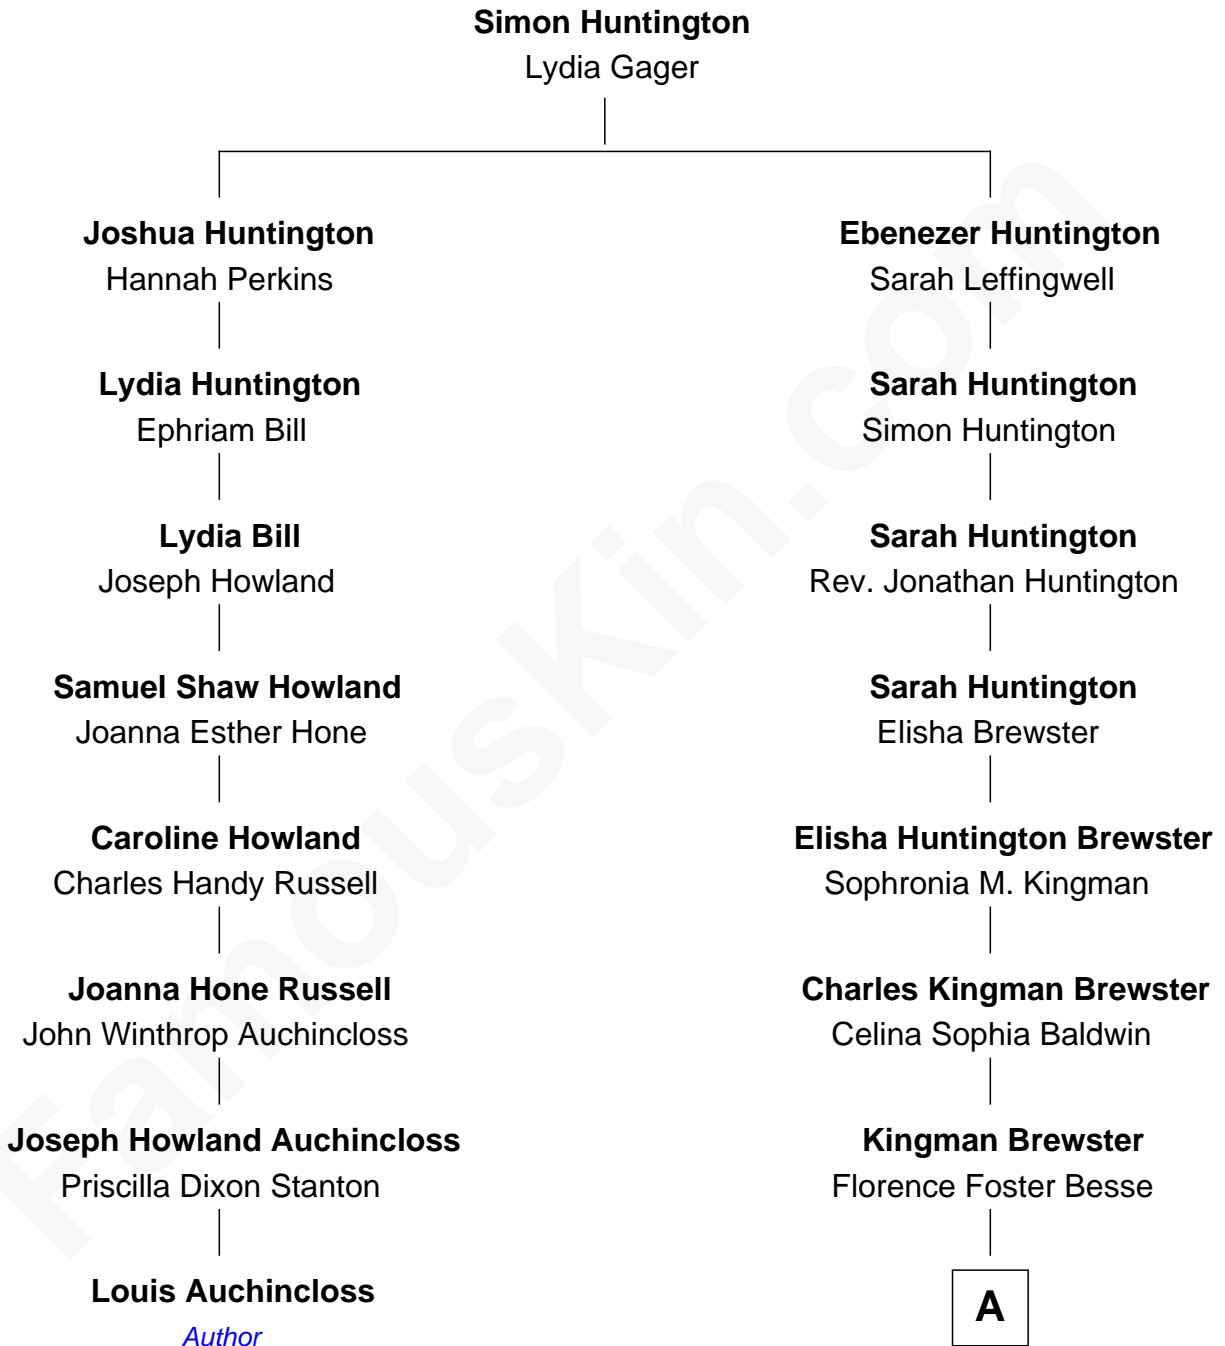

FamousKin.com

Relationship Chart of

Louis Auchincloss

Author

7th cousin 2 times removed of

Jordana Brewster

TV and Movie Actress

A

Kingman Brewster

Mary Louise Phillips

Alden Brewster

Maria João Leão de Sousa

Jordana Brewster

TV and Movie Actress

FamousKin.com