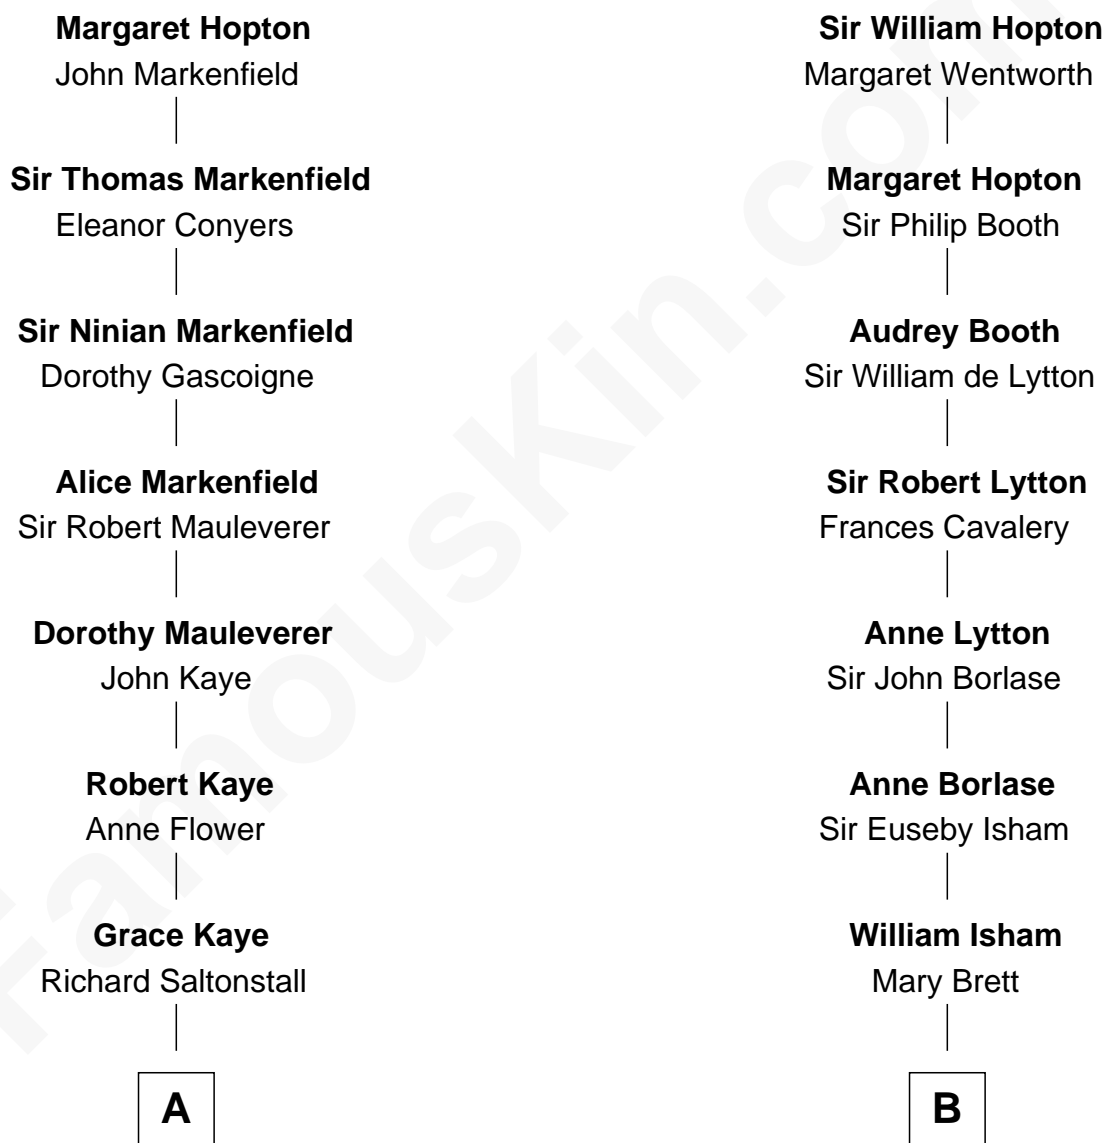

FamousKin.com

Relationship Chart of

Louis Auchincloss

Author

16th cousin 2 times removed of

Edward Norton

Movie Actor

Sir John Hopton

Margaret Saville

C

Edward Mower Norton

Lydia Robinson Rouse

Edward Norton

Movie Actor

FamousKin.com