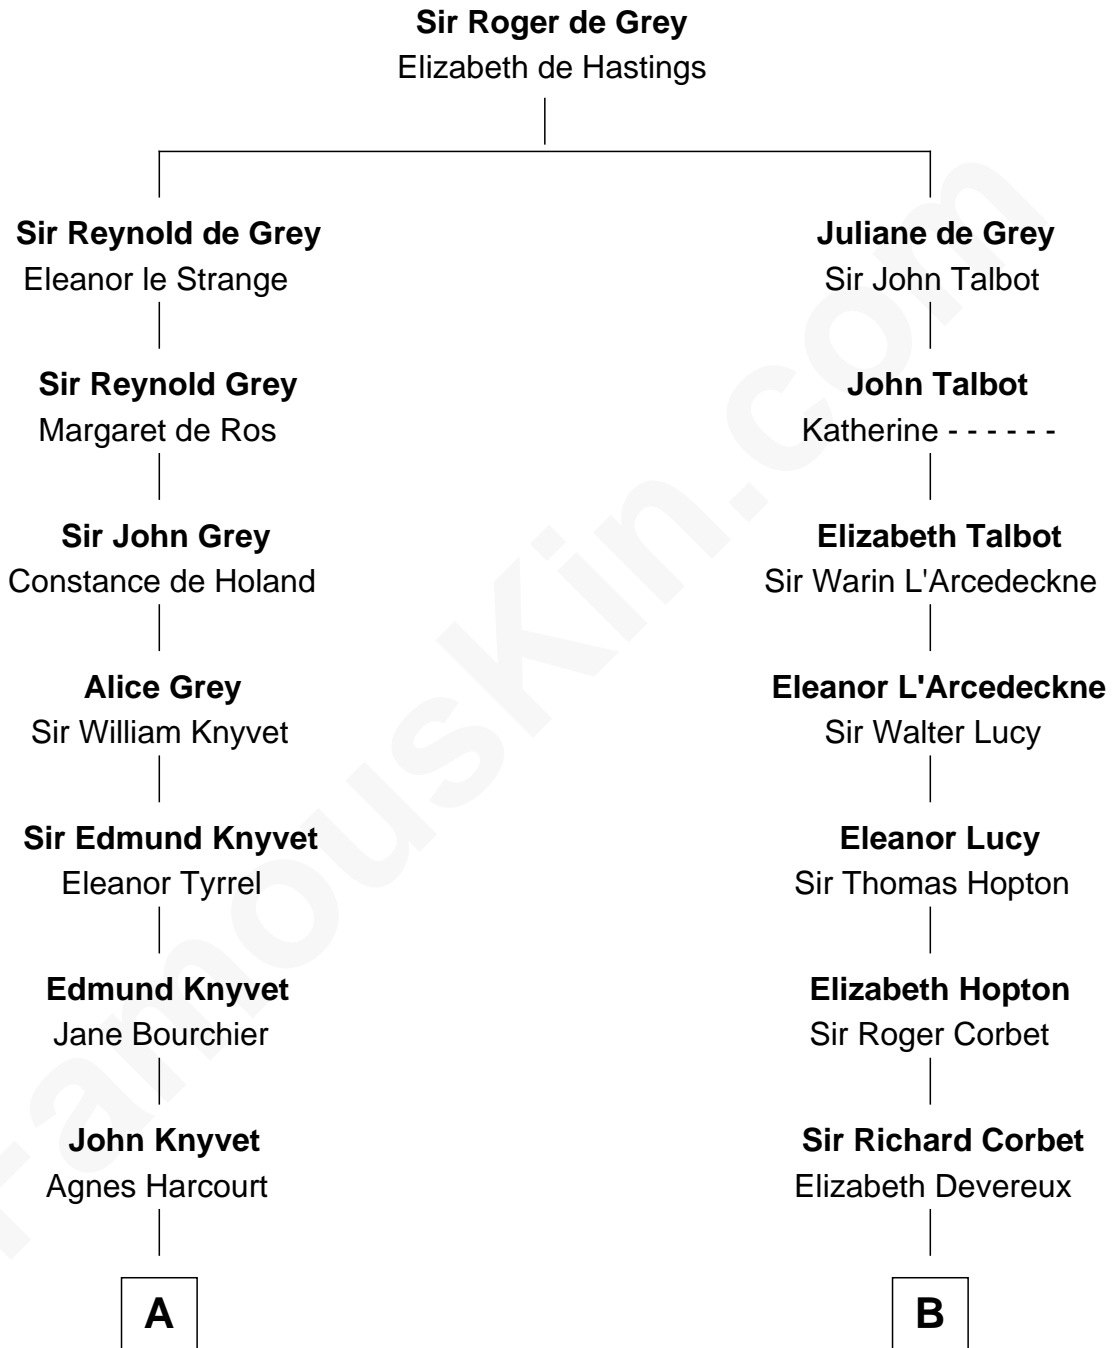

FamousKin.com Relationship Chart of

Louis Auchincloss

Author

18th cousin of

James Russell Lowell

American "Fireside" Poet

C

Joseph Howland Auchincloss