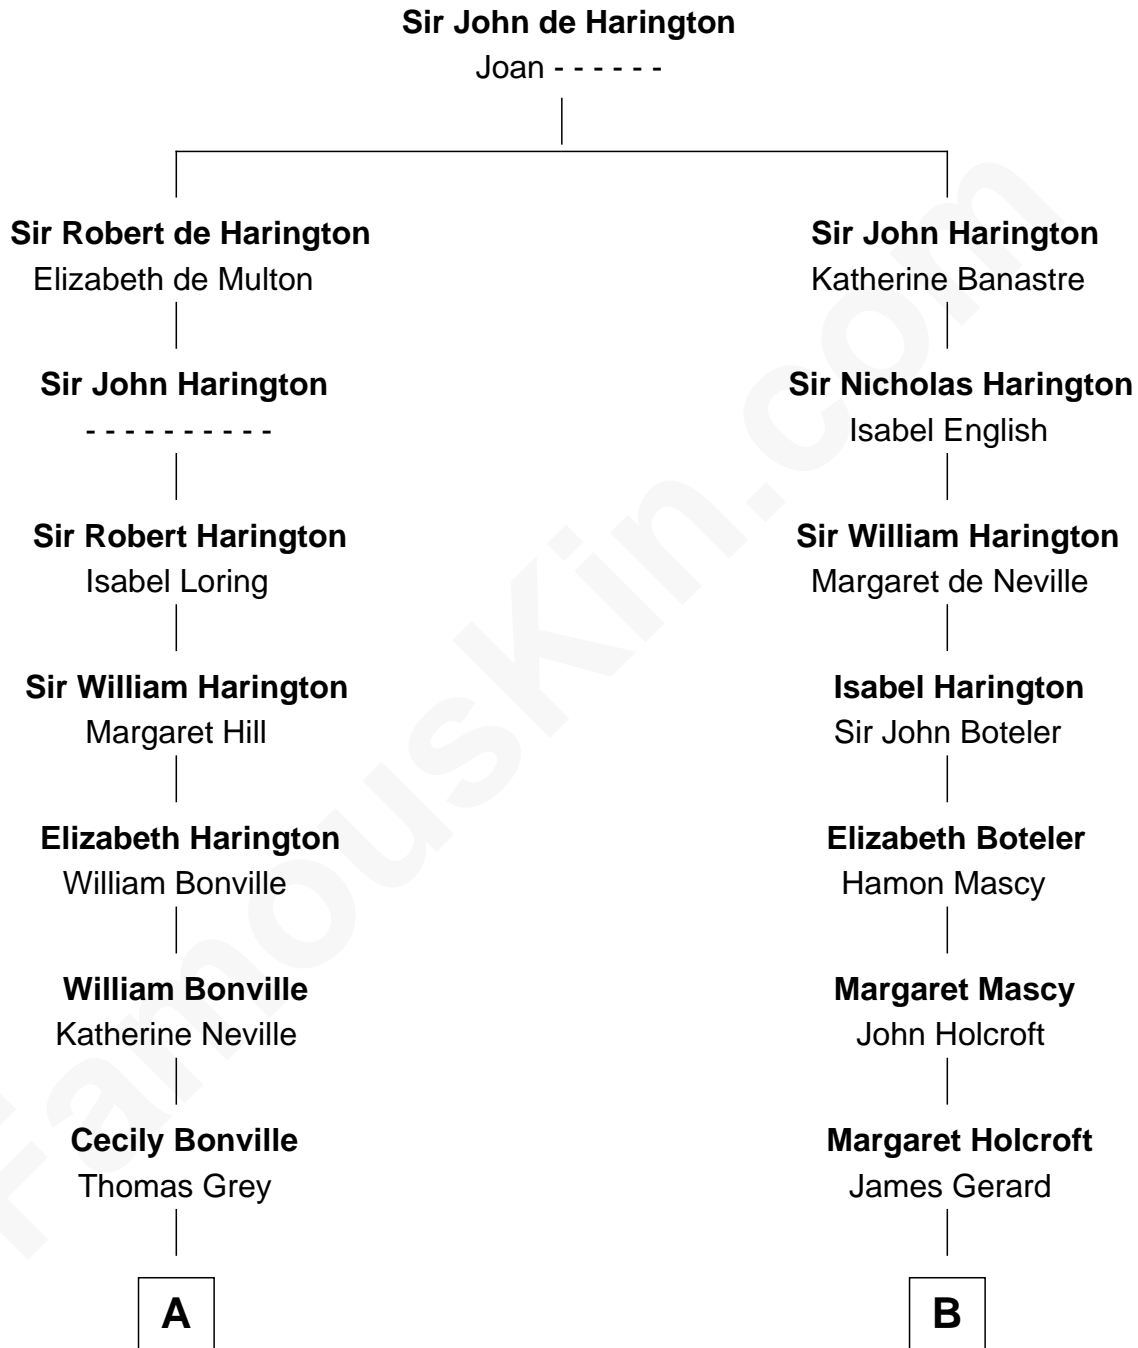

FamousKin.com

Relationship Chart of

Louis Auchincloss

Author

16th cousin 3 times removed of

Capt. William Lewis Herndon

Captain of the ill fated S.S. Central America

C

John Winthrop Auchincloss

Joanna Hone Russell

Joseph Howland Auchincloss

Priscilla Dixon Stanton

Louis Auchincloss

Author

FamousKin.com