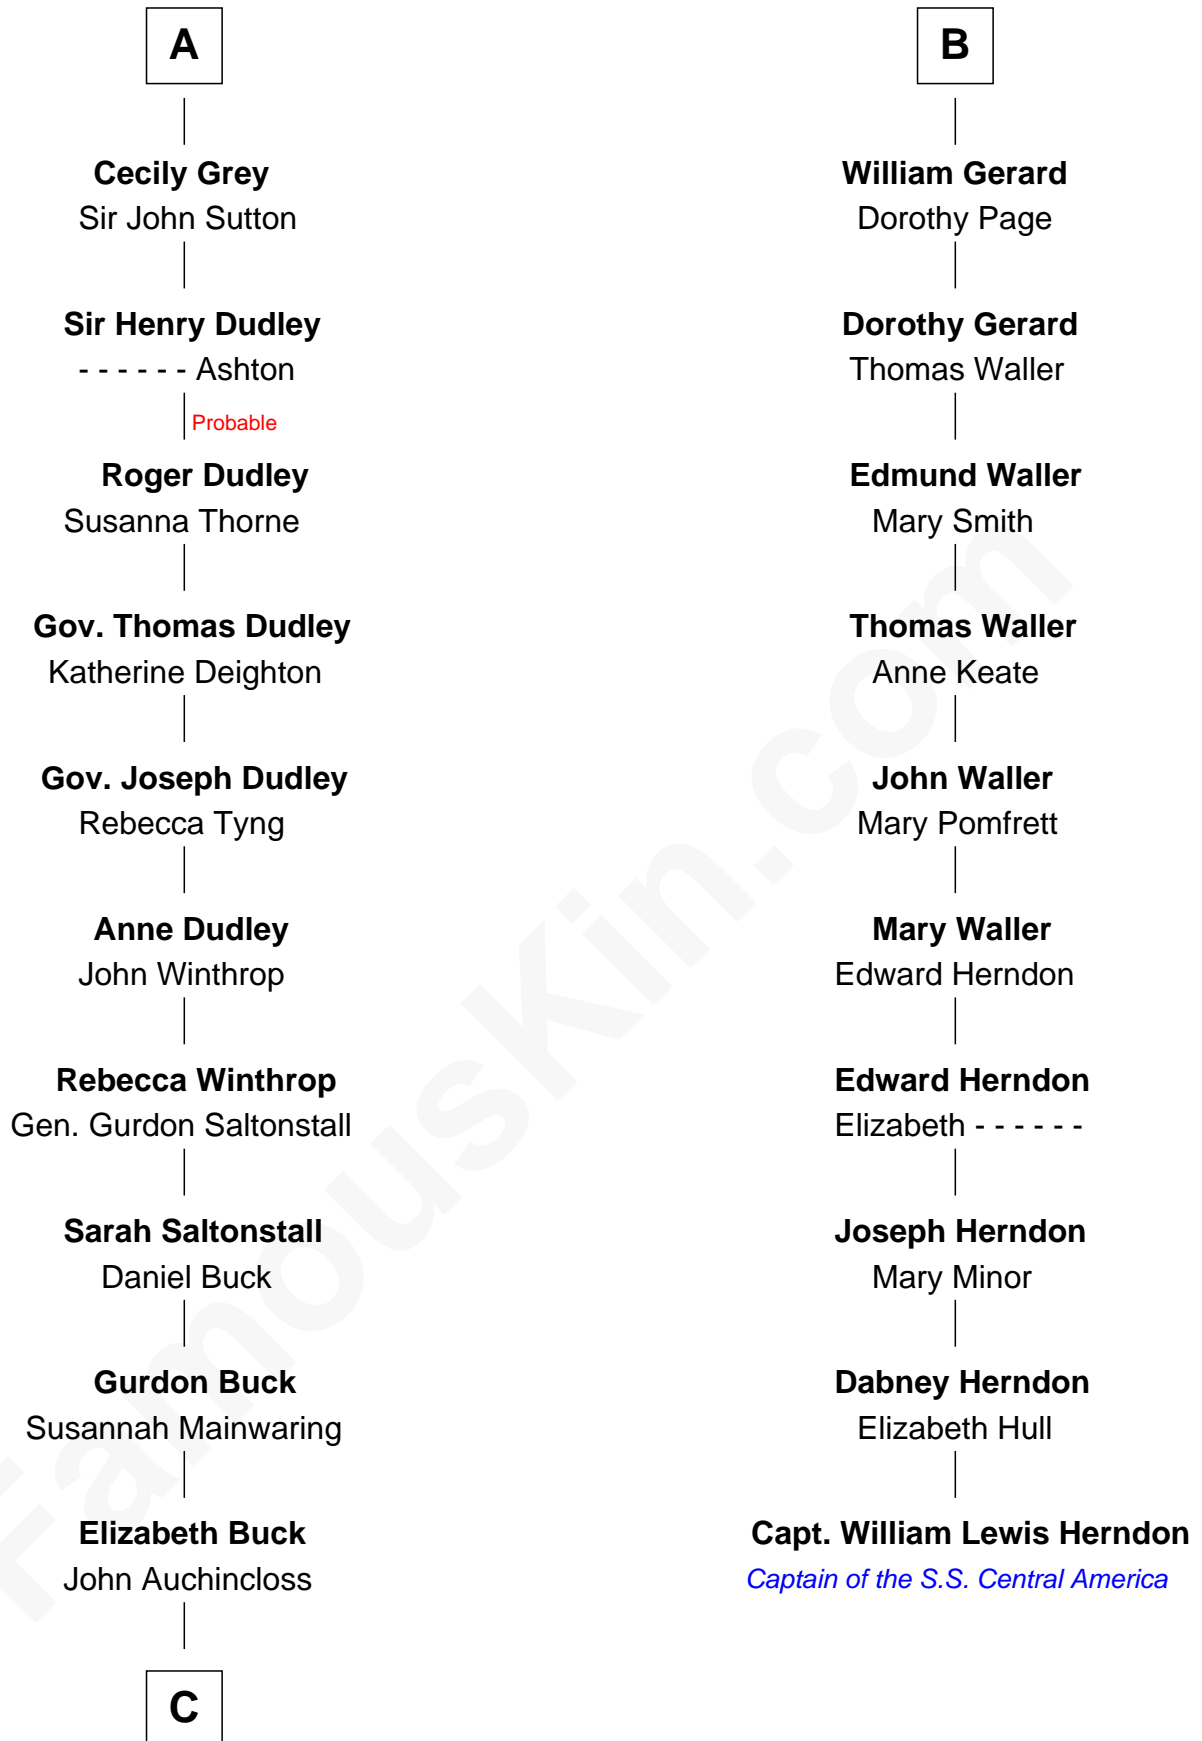

FamousKin.com

Relationship Chart of

Louis Auchincloss

Author

16th cousin 3 times removed of

Capt. William Lewis Herndon

Captain of the ill fated S.S. Central America

C

John Winthrop Auchincloss

Joanna Hone Russell

Joseph Howland Auchincloss

Priscilla Dixon Stanton

Louis Auchincloss

Author

FamousKin.com