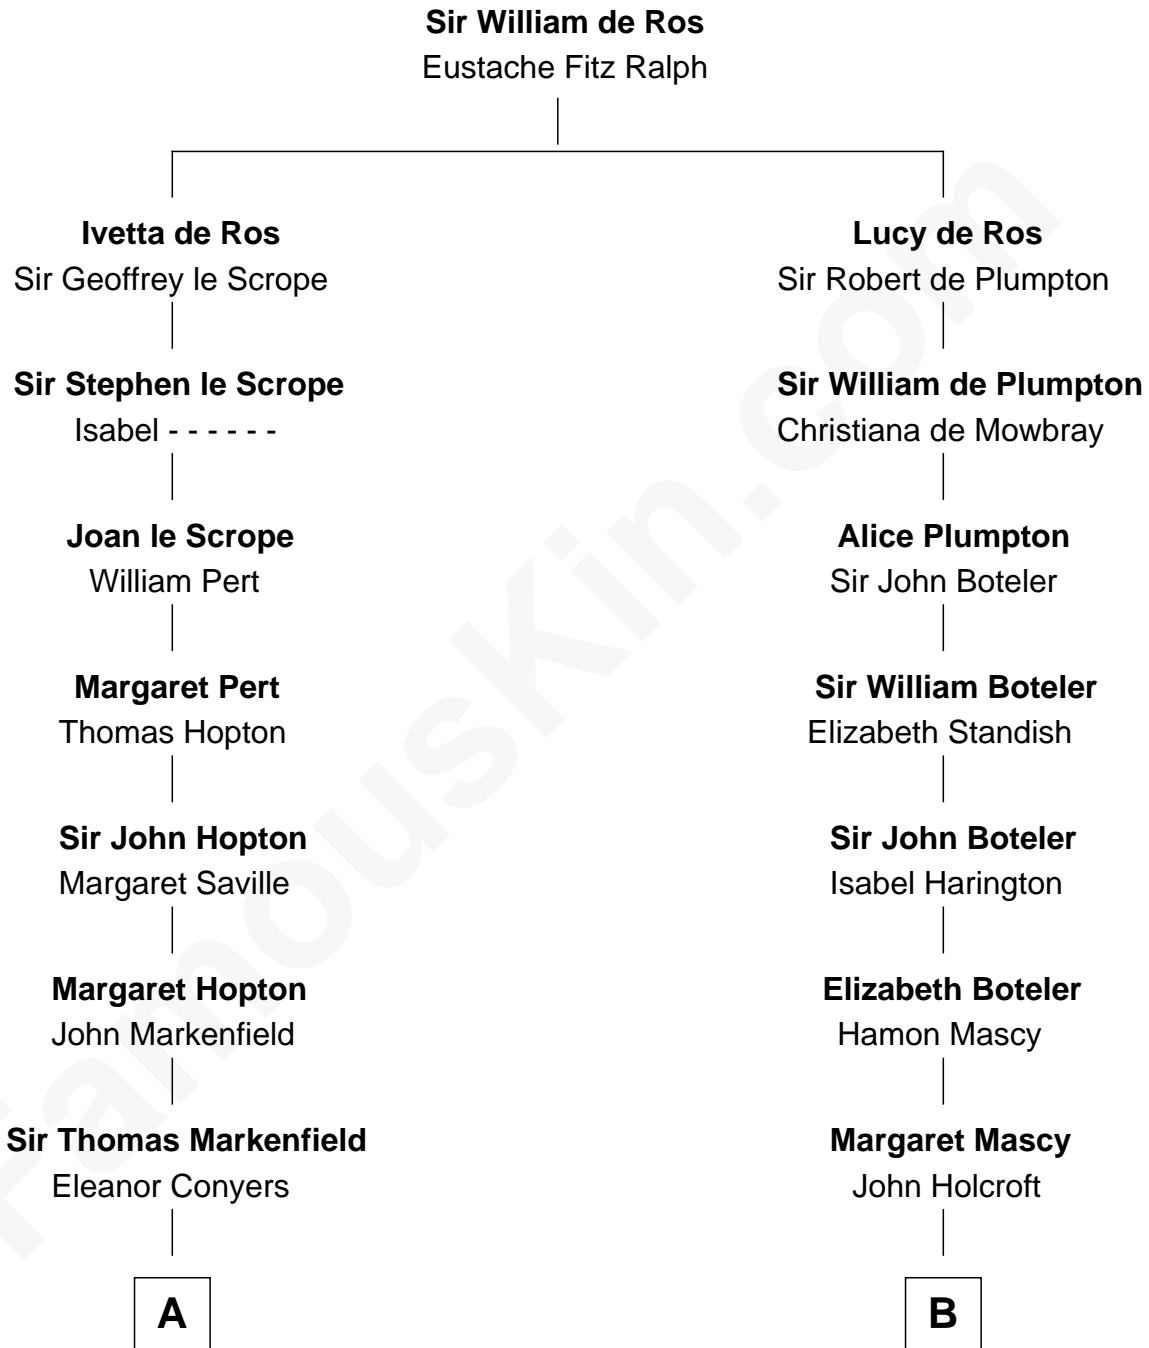

## Relationship Chart of

### Louis Auchincloss

Author

17th cousin 4 times removed of

### Capt. William Lewis Herndon

Captain of the ill fated S.S. Central America

**C**

—  
**Gurdon Buck**

Susannah Mainwaring

—  
**Elizabeth Buck**

John Auchincloss

—  
**John Winthrop Auchincloss**