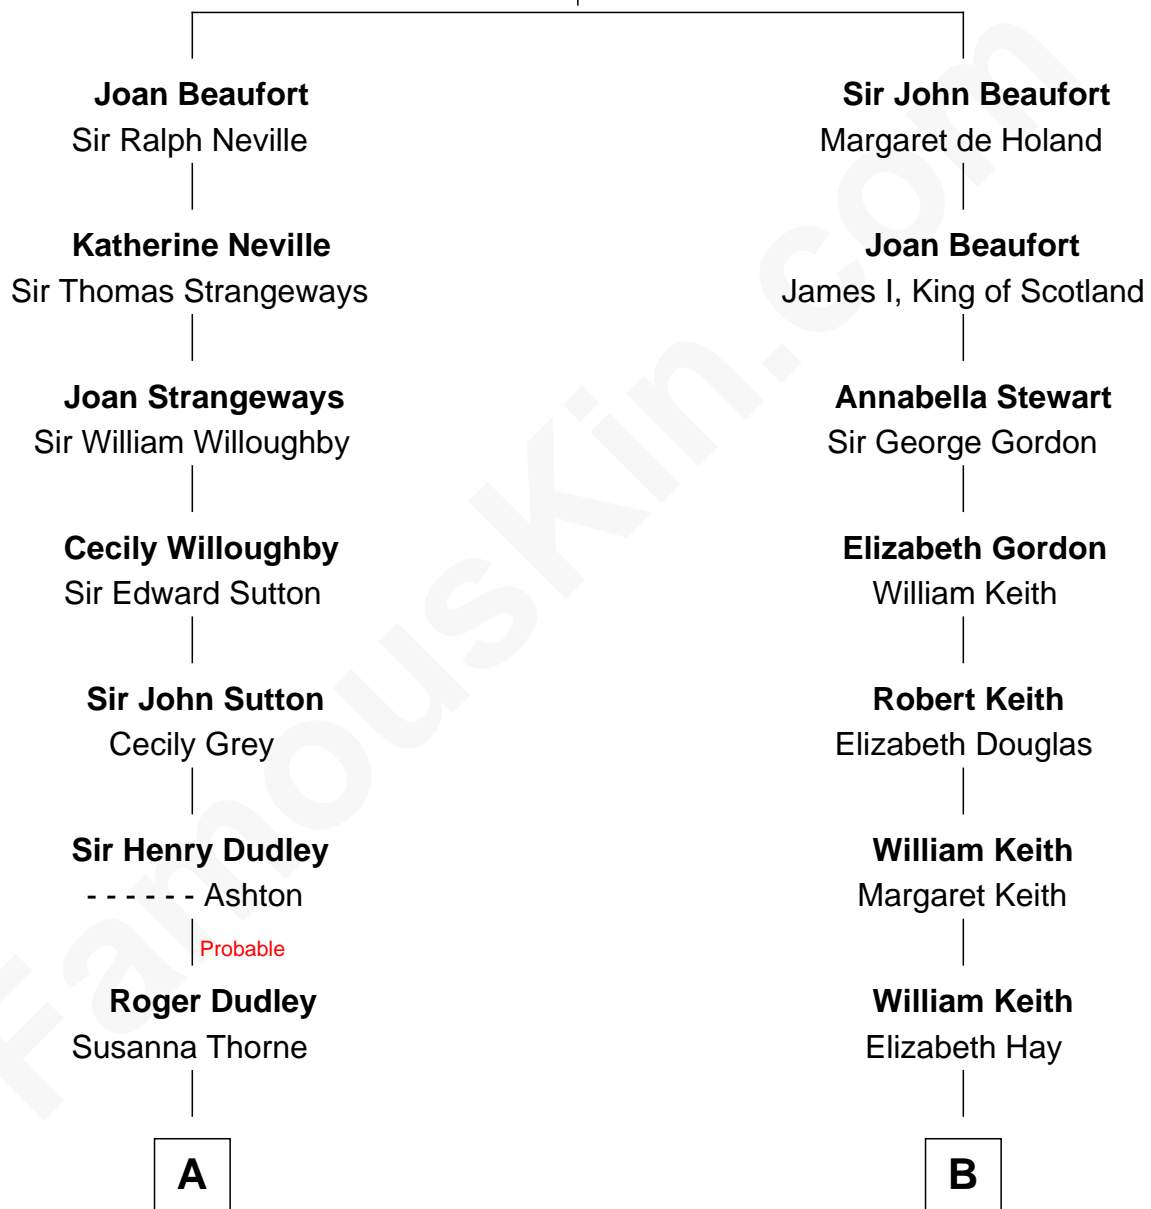

FamousKin.com Relationship Chart of

Louis Auchincloss

Author

16th cousin 3 times removed of

Wernher von Braun

Rocket Scientist

John of Gaunt

Katherine Roet

C

Marie Eleonore Dorothea von Below

Wernher von Quistorp

Emmy von Quistorp

Magnus von Braun

Wernher von Braun

Rocket Scientist

FamousKin.com