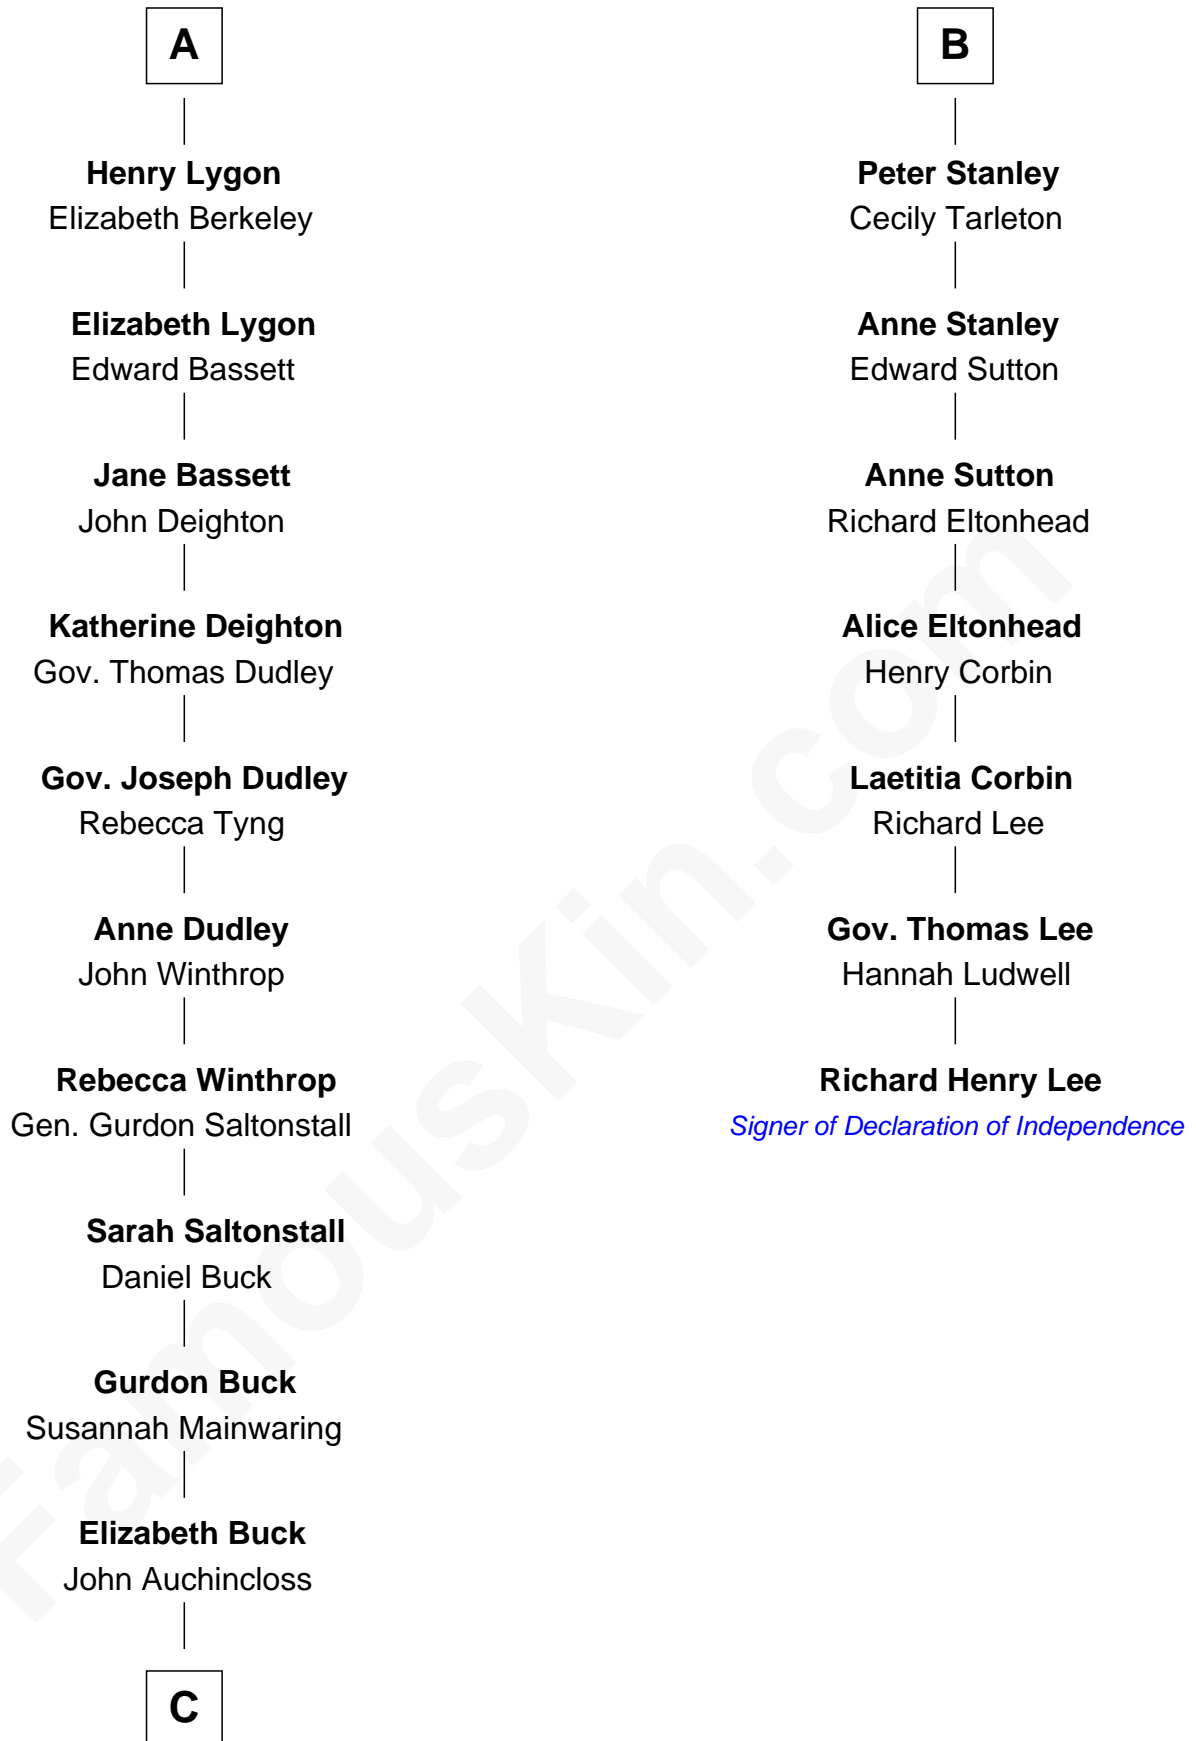

**FamousKin.com**  
**Relationship Chart of**  
**Louis Auchincloss**  
*Author*

13th cousin 6 times removed of  
**Richard Henry Lee**  
*Signer of the Declaration of Independence*

**C**

—  
**John Winthrop Auchincloss**

Joanna Hone Russell

—  
**Joseph Howland Auchincloss**

Priscilla Dixon Stanton

—  
**Louis Auchincloss**

*Author*

FamousKin.com