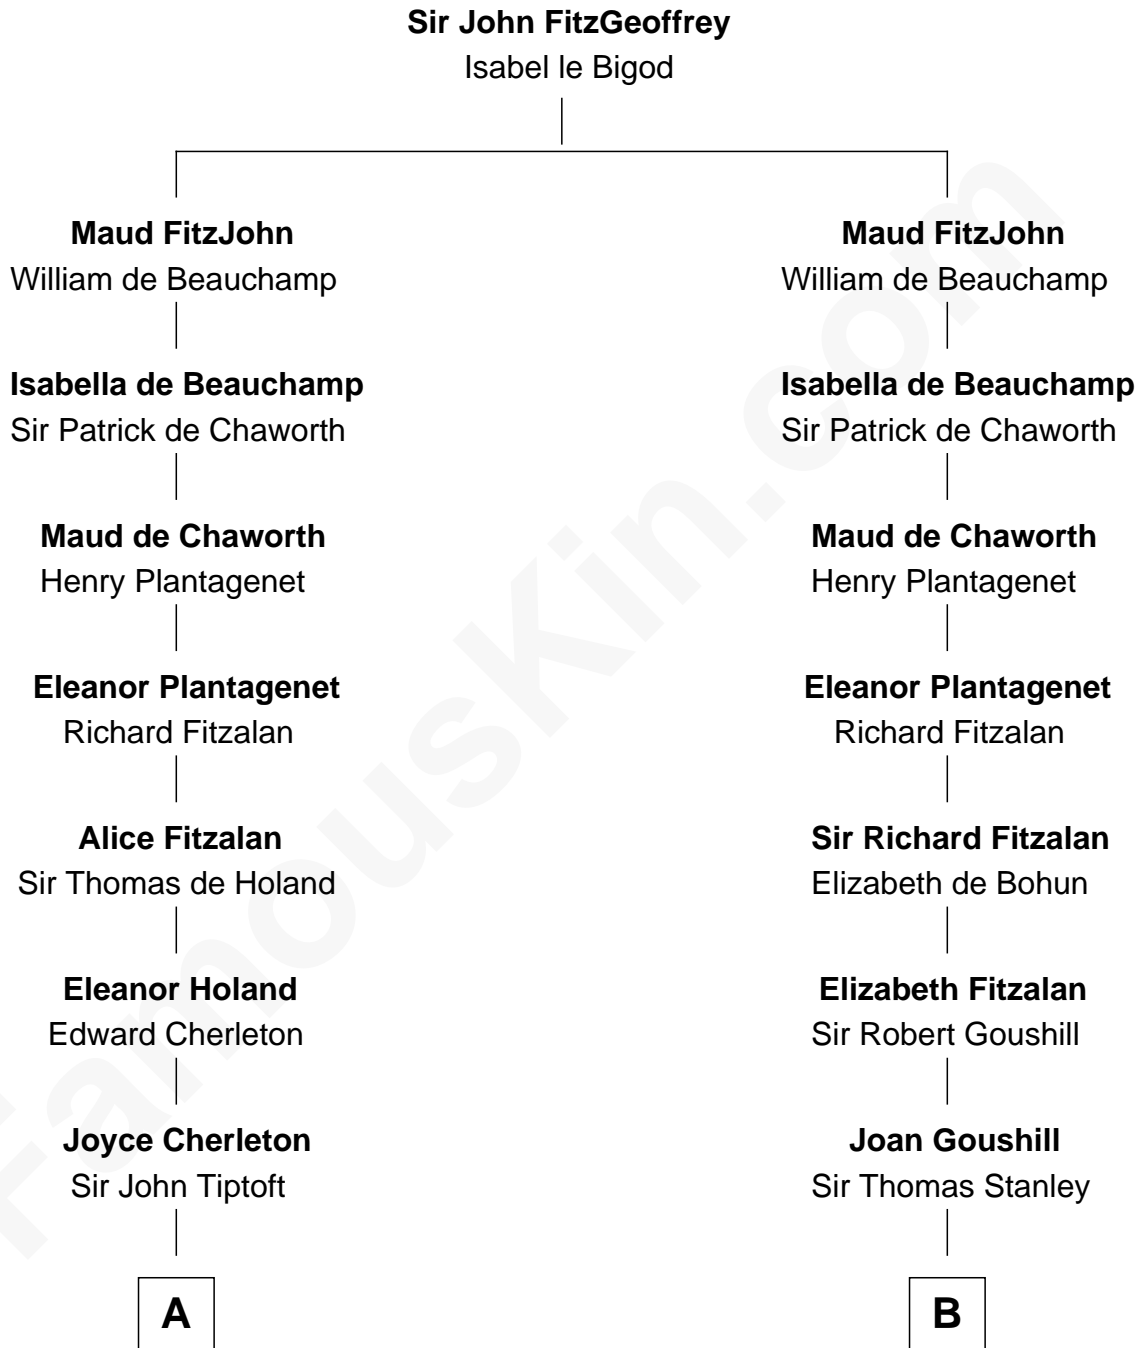

**FamousKin.com**  
**Relationship Chart of**  
**Louis Auchincloss**  
*Author*

16th cousin 5 times removed of  
**Richard Henry Lee**  
*Signer of the Declaration of Independence*

**C**

—  
**Gurdon Buck**

Susannah Mainwaring

—  
**Elizabeth Buck**

John Auchincloss

—  
**John Winthrop Auchincloss**

Joanna Hone Russell

—  
**Joseph Howland Auchincloss**

Priscilla Dixon Stanton

—  
**Louis Auchincloss**