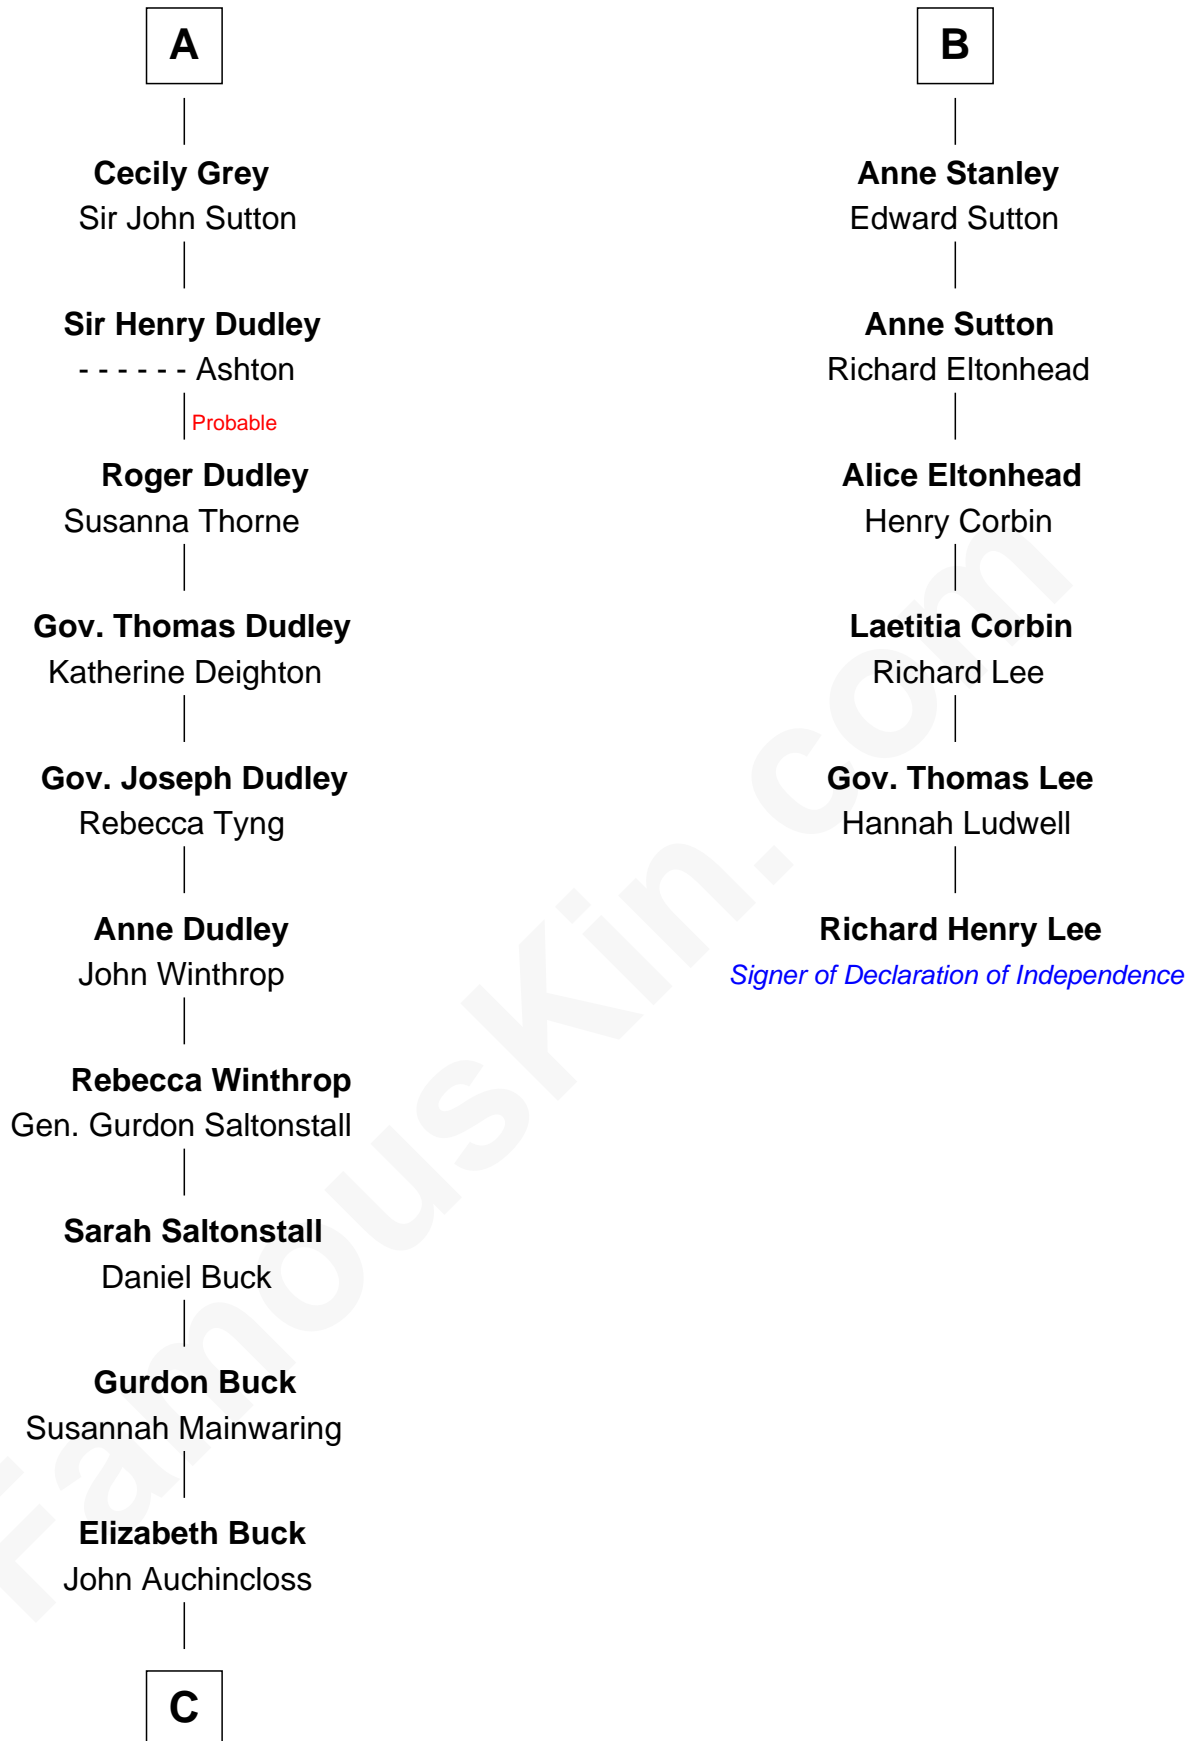

## Relationship Chart of

### Louis Auchincloss

Author

12th cousin 7 times removed of

### Richard Henry Lee

Signer of the Declaration of Independence

**C**

—  
**John Winthrop Auchincloss**

Joanna Hone Russell

—  
**Joseph Howland Auchincloss**

Priscilla Dixon Stanton

—  
**Louis Auchincloss**