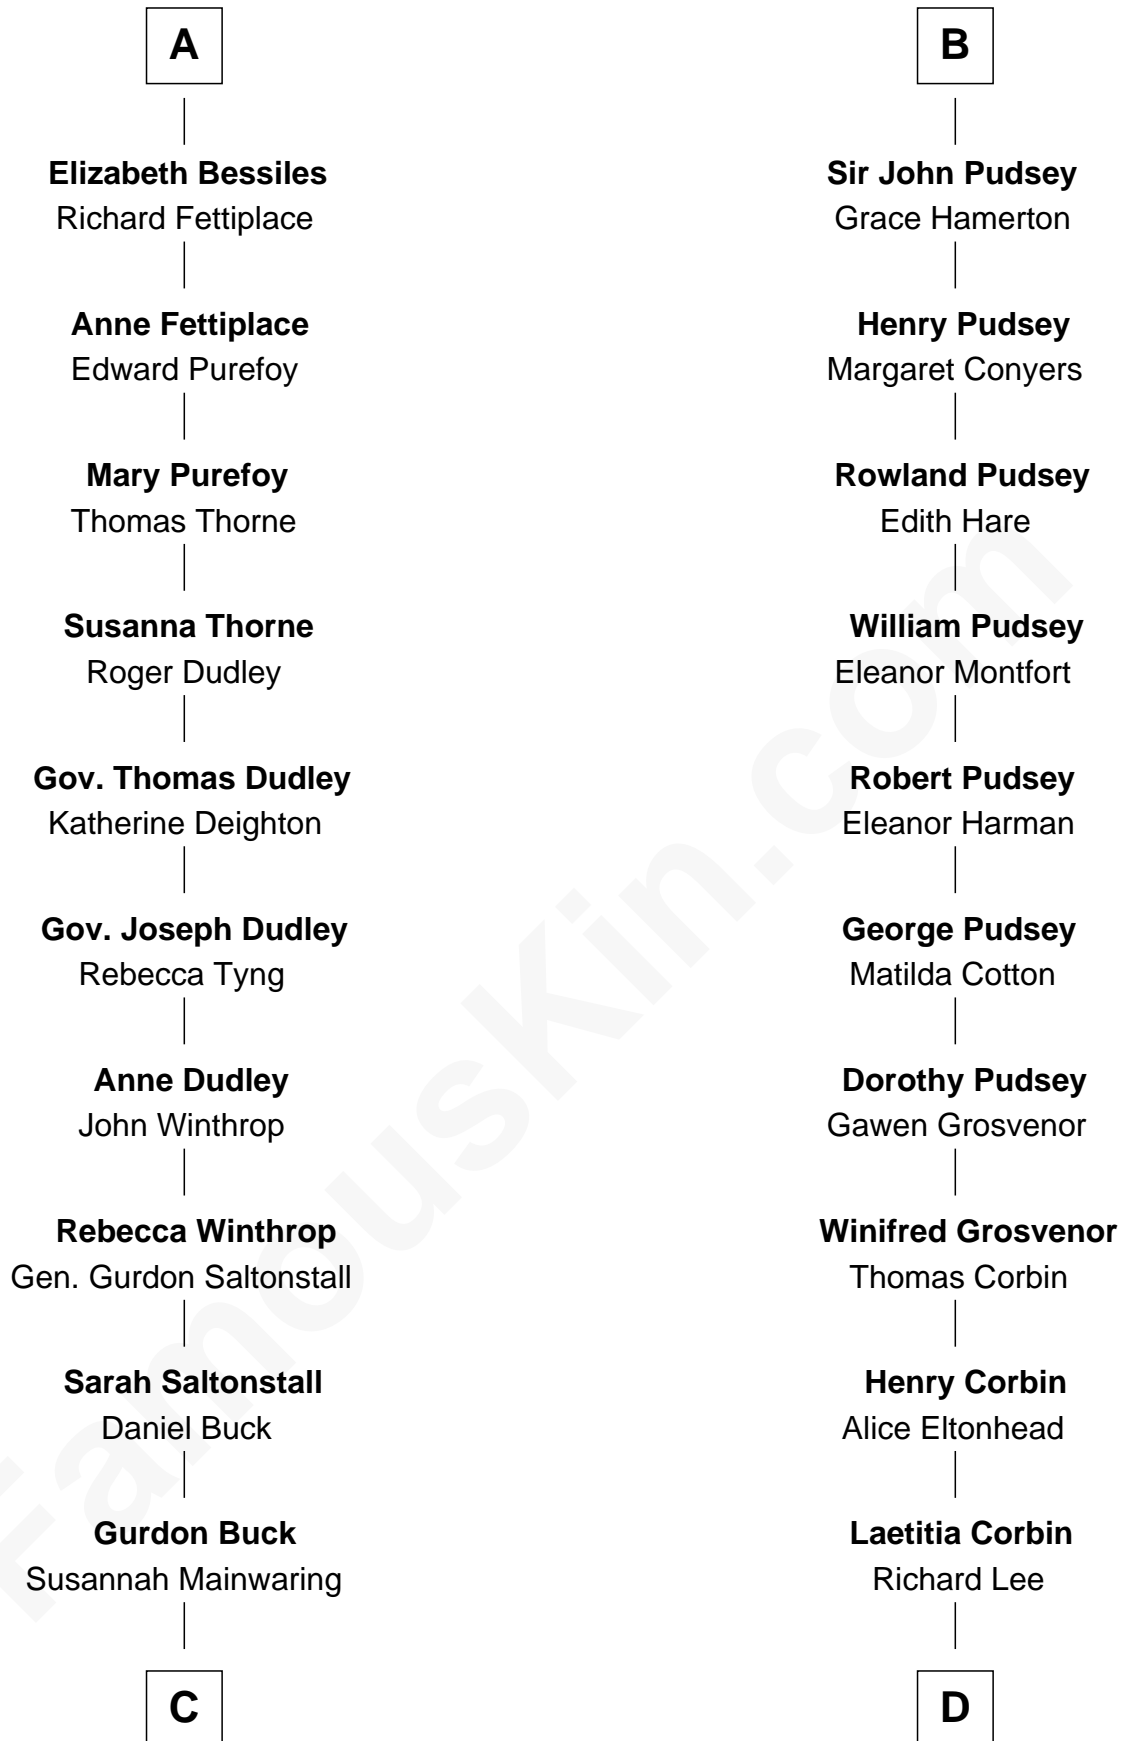

FamousKin.com
Relationship Chart of
Louis Auchincloss
Author

18th cousin 2 times removed of
Richard Henry Lee
Signer of the Declaration of Independence

C

Elizabeth Buck
John Auchincloss

John Winthrop Auchincloss
Joanna Hone Russell

Joseph Howland Auchincloss
Priscilla Dixon Stanton

Louis Auchincloss
Author

D

Gov. Thomas Lee
Hannah Ludwell

Richard Henry Lee
Signer of Declaration of Independence

FamousKin.com