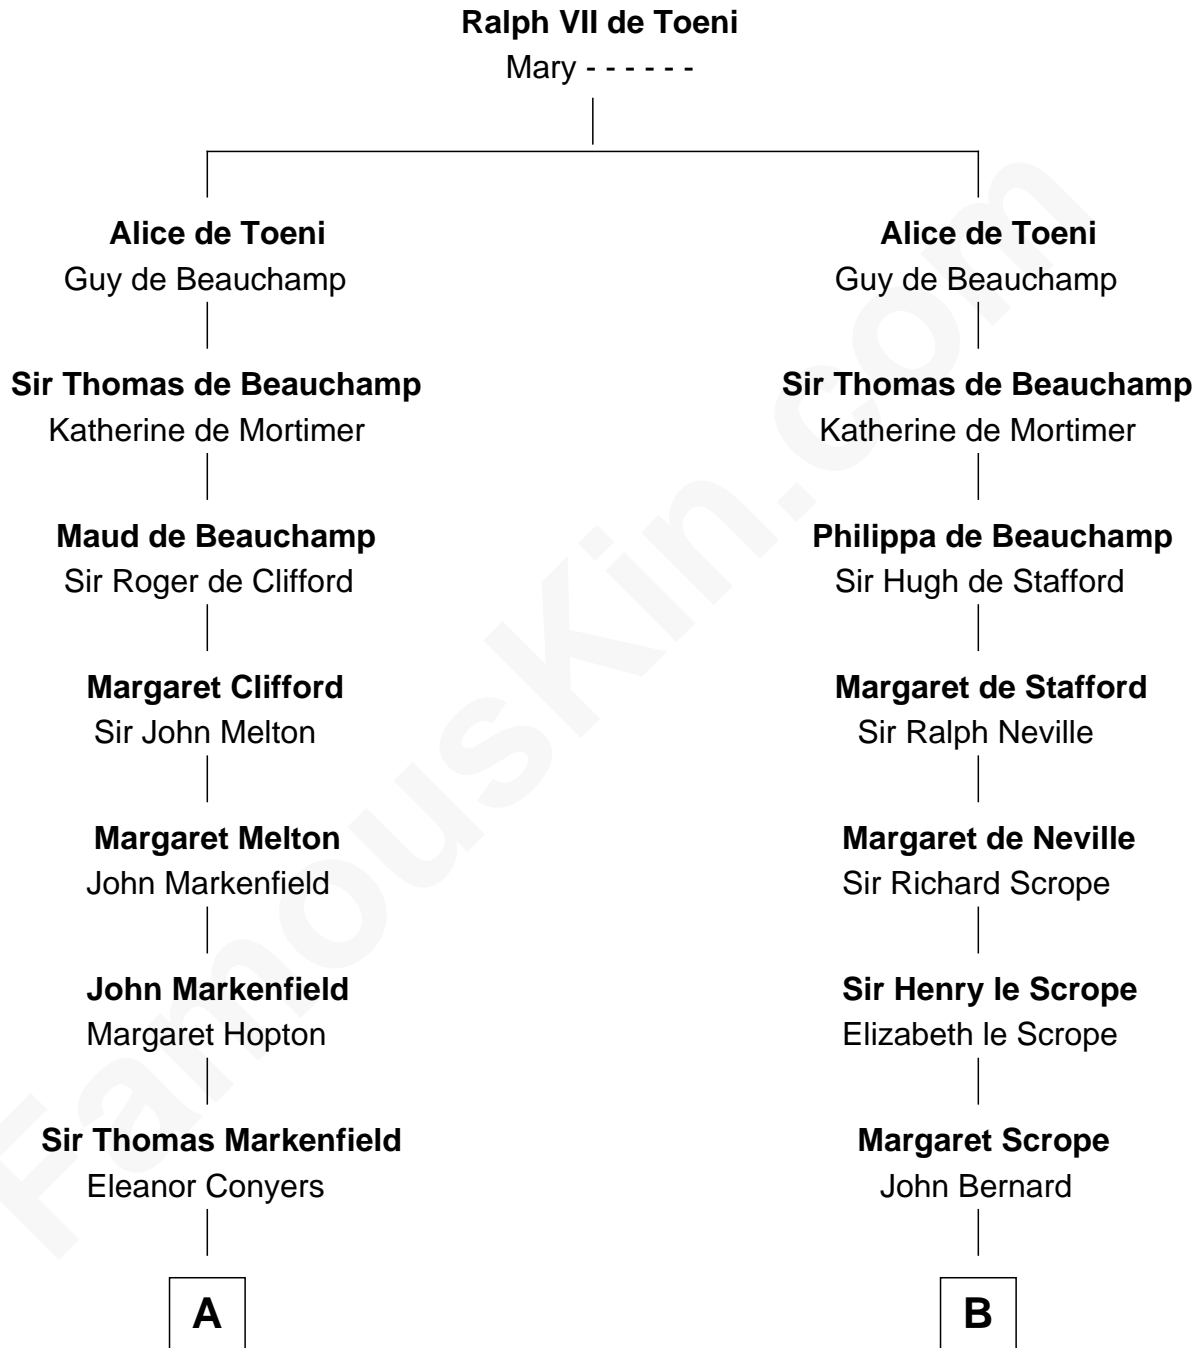

FamousKin.com
Relationship Chart of
Louis Auchincloss
Author

15th cousin 6 times removed of
Richard Henry Lee
Signer of the Declaration of Independence

C

Gurdon Buck

Susannah Mainwaring

Elizabeth Buck

John Auchincloss

John Winthrop Auchincloss

Joanna Hone Russell

Joseph Howland Auchincloss

Priscilla Dixon Stanton

Louis Auchincloss

Author

FamousKin.com