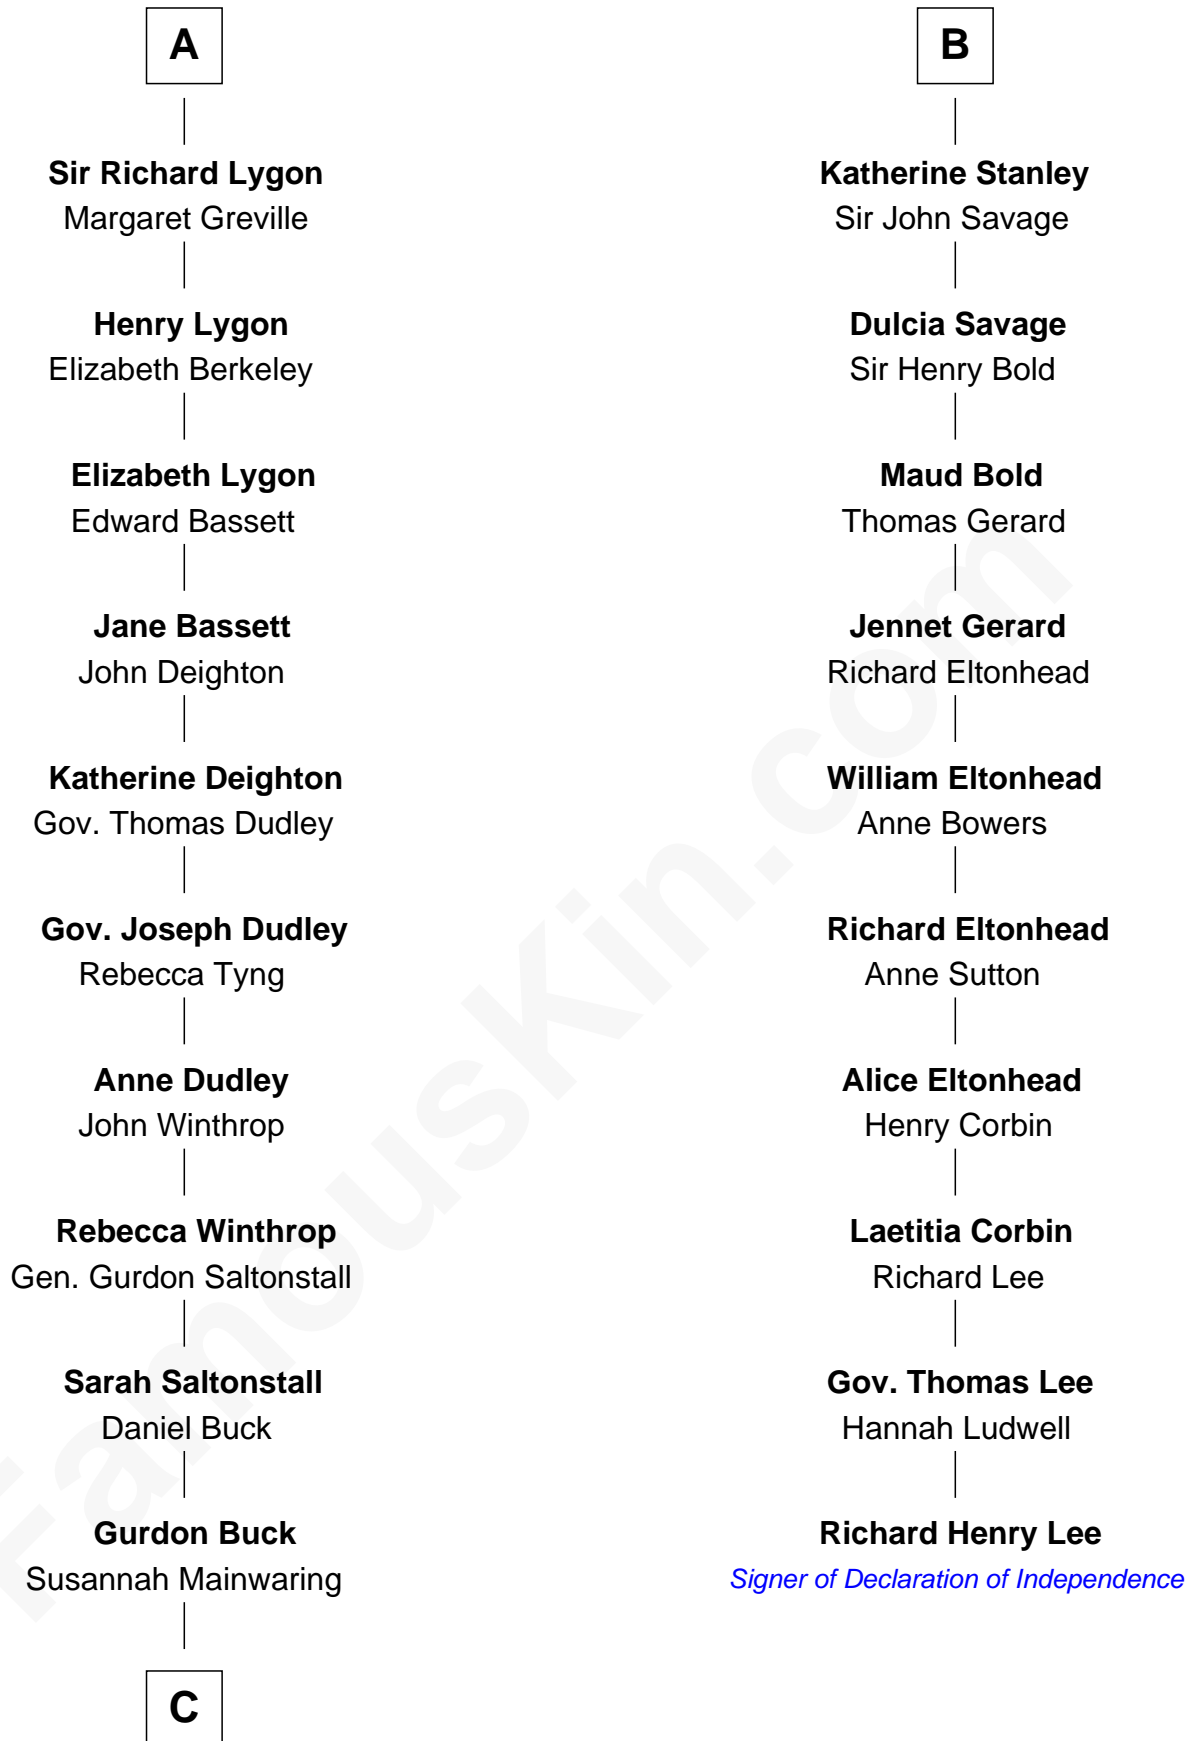

**FamousKin.com**  
**Relationship Chart of**  
**Louis Auchincloss**  
*Author*

**16th cousin 4 times removed of**  
**Richard Henry Lee**  
*Signer of the Declaration of Independence*

**C**

**Elizabeth Buck**  
John Auchincloss

**John Winthrop Auchincloss**  
Joanna Hone Russell

**Joseph Howland Auchincloss**  
Priscilla Dixon Stanton

**Louis Auchincloss**  
*Author*

FamousKin.com