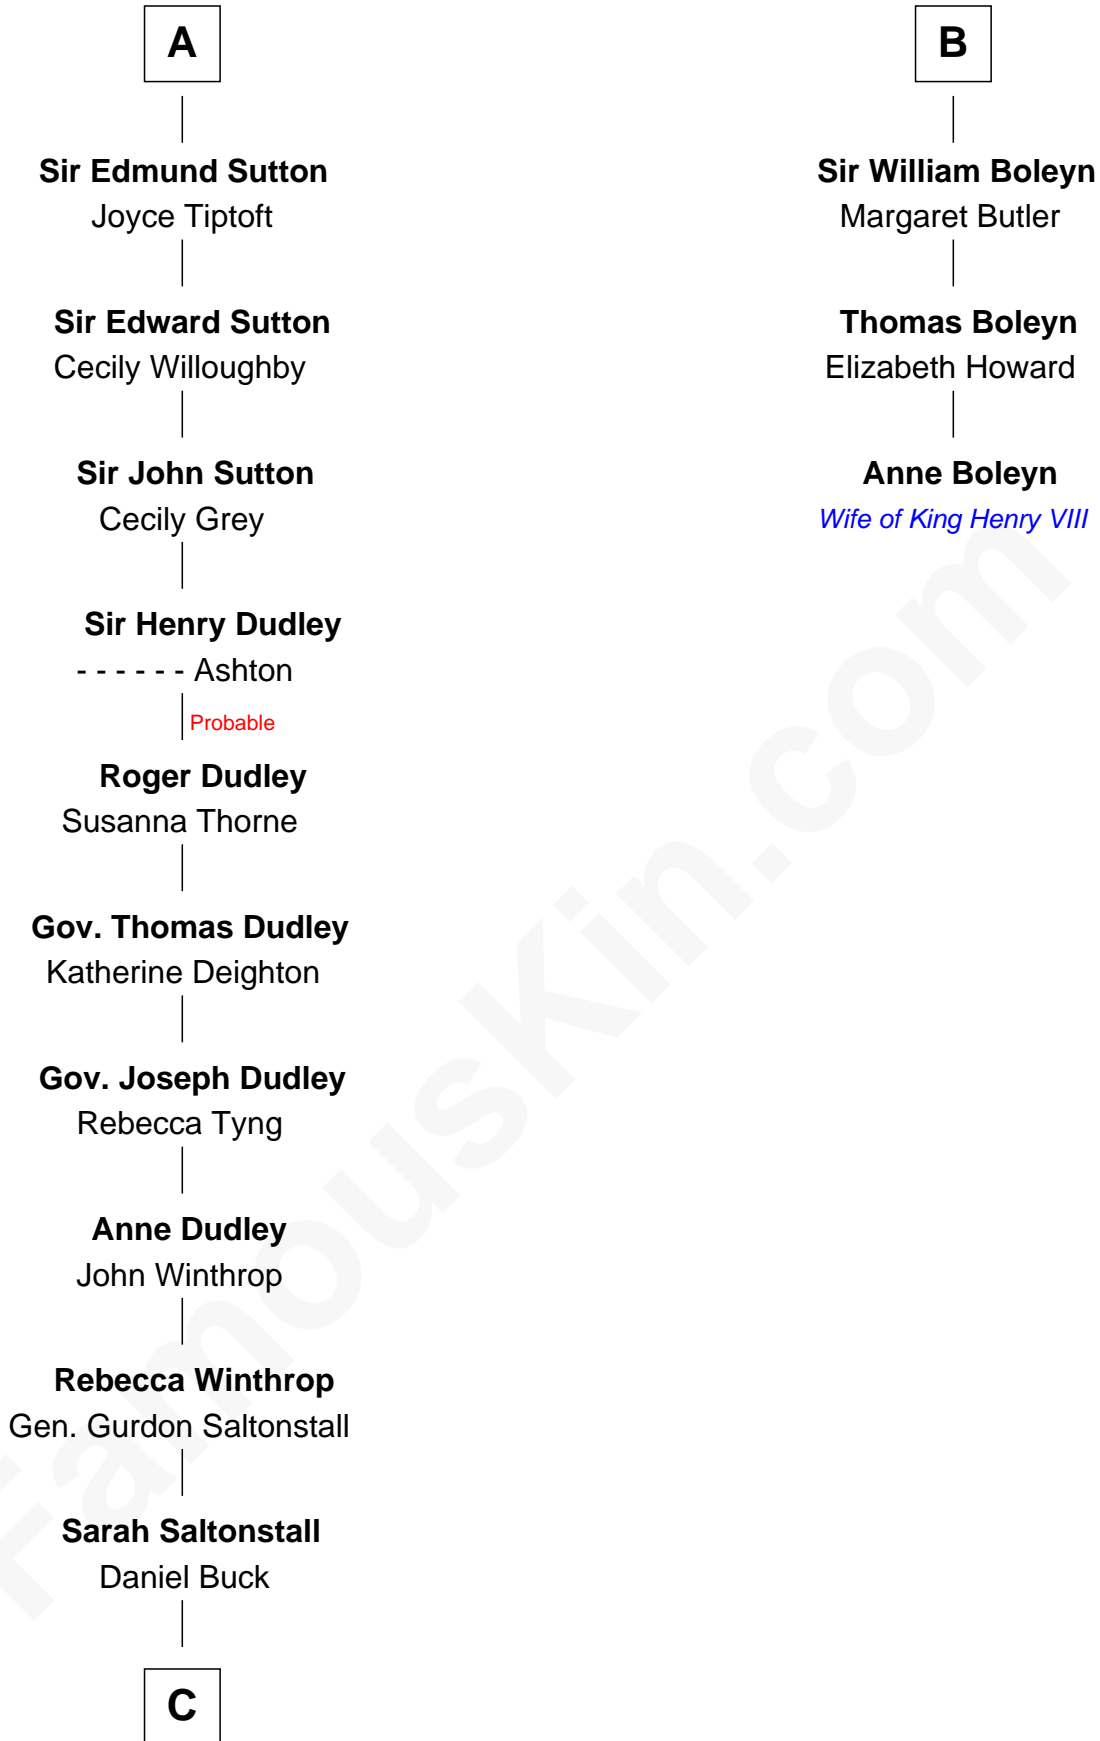

FamousKin.com
Relationship Chart of
Louis Auchincloss
Author

9th cousin 12 times removed of

Anne Boleyn
2nd Wife of King Henry VIII

C

—
Gurdon Buck

Susannah Mainwaring

—
Elizabeth Buck

John Auchincloss

—
John Winthrop Auchincloss

Joanna Hone Russell

—
Joseph Howland Auchincloss

Priscilla Dixon Stanton

—
Louis Auchincloss

Author

FamousKin.com