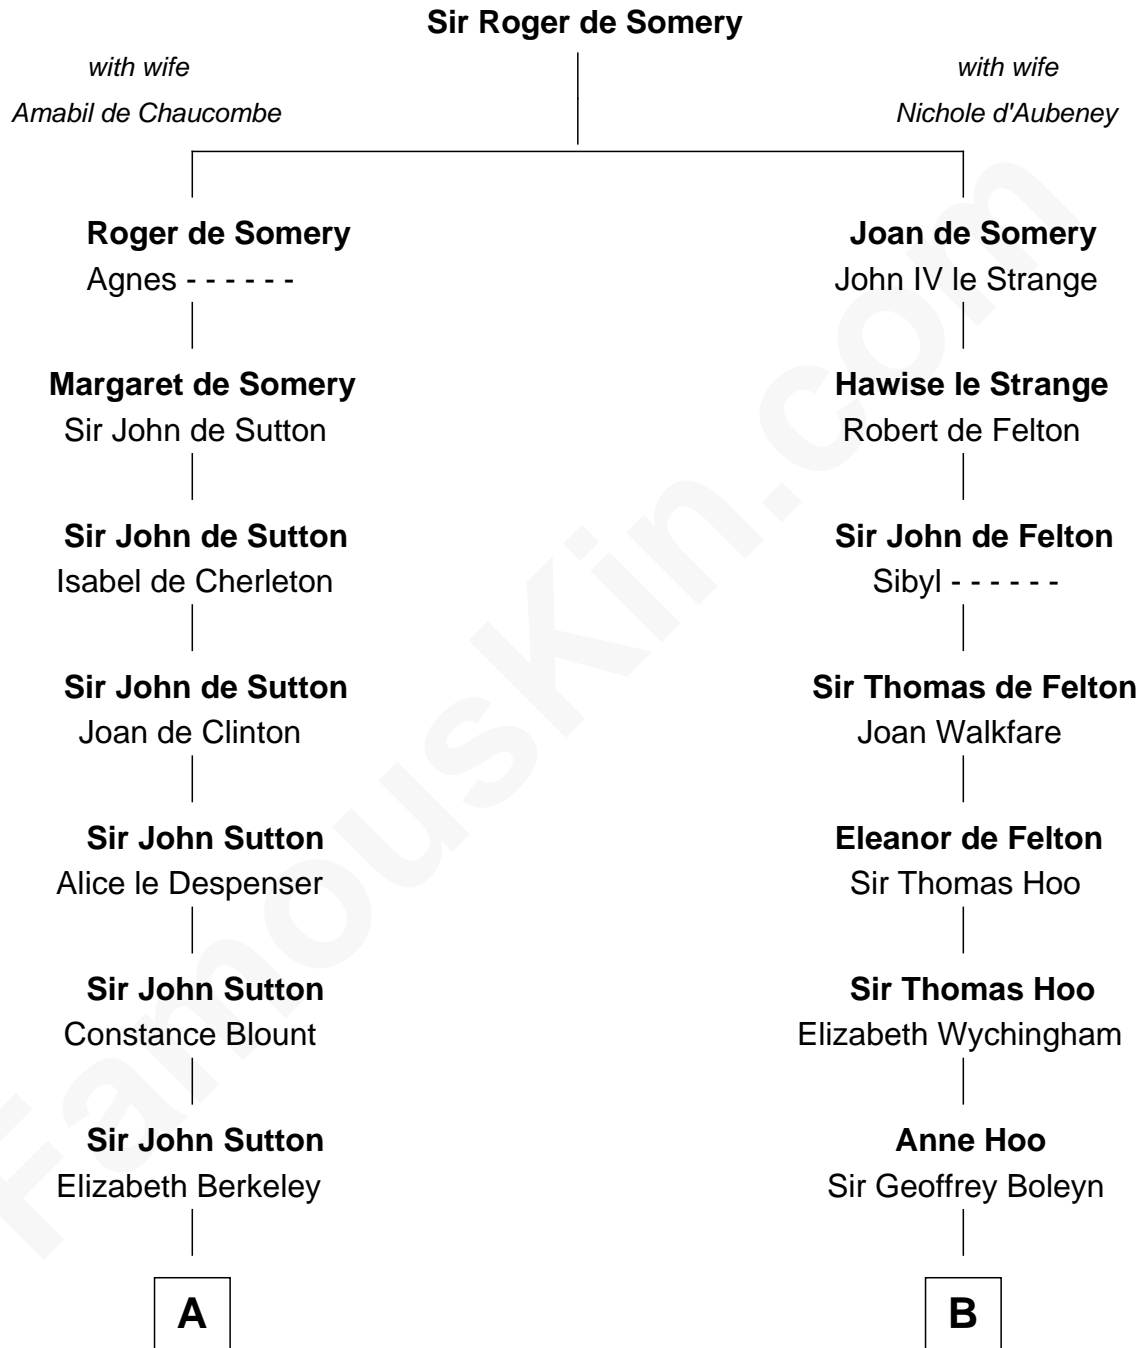

FamousKin.com
Relationship Chart of
Louis Auchincloss
Author

9th cousin 12 times removed of

Anne Boleyn
2nd Wife of King Henry VIII

C

—
Gurdon Buck

Susannah Mainwaring

—
Elizabeth Buck

John Auchincloss

—
John Winthrop Auchincloss

Joanna Hone Russell

—
Joseph Howland Auchincloss

Priscilla Dixon Stanton

—
Louis Auchincloss

Author

FamousKin.com