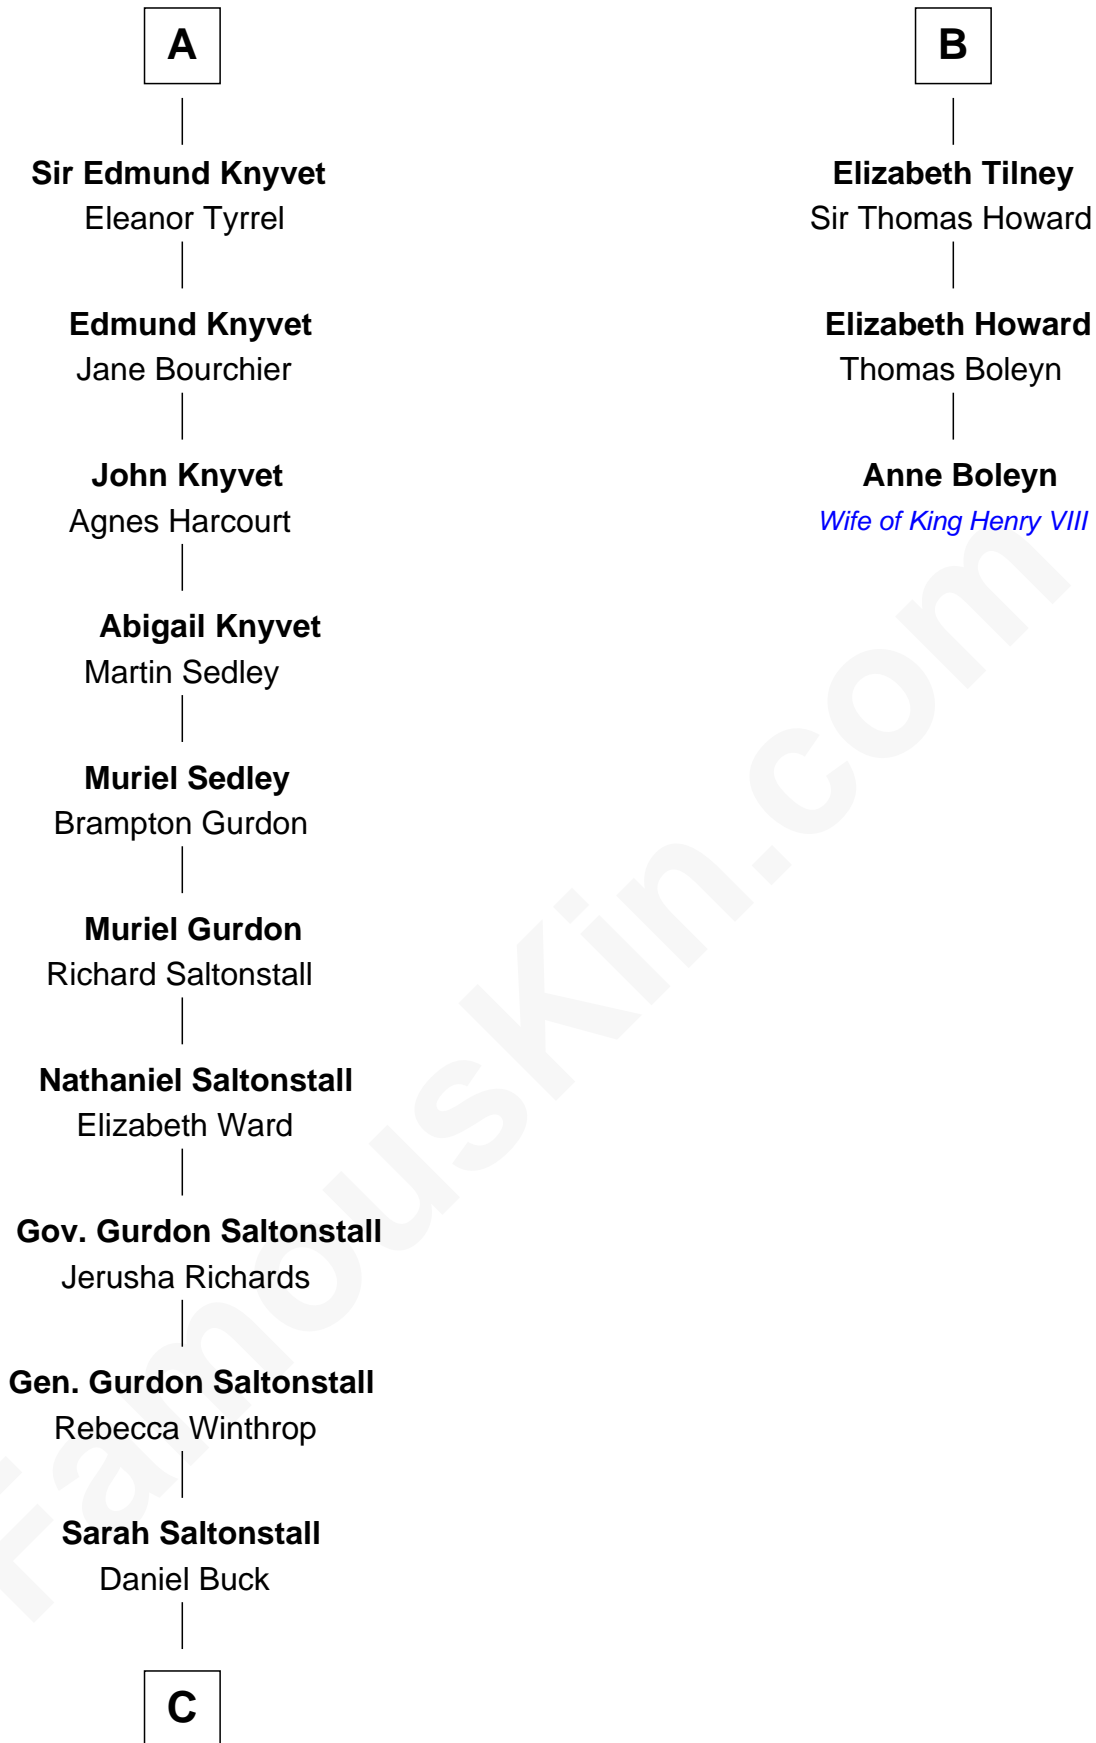

FamousKin.com

Relationship Chart of

Louis Auchincloss

Author

9th cousin 12 times removed of

Anne Boleyn

2nd Wife of King Henry VIII

C

Gurdon Buck
Susannah Mainwaring

Elizabeth Buck
John Auchincloss

John Winthrop Auchincloss
Joanna Hone Russell

Joseph Howland Auchincloss
Priscilla Dixon Stanton

Louis Auchincloss
Author

FamousKin.com