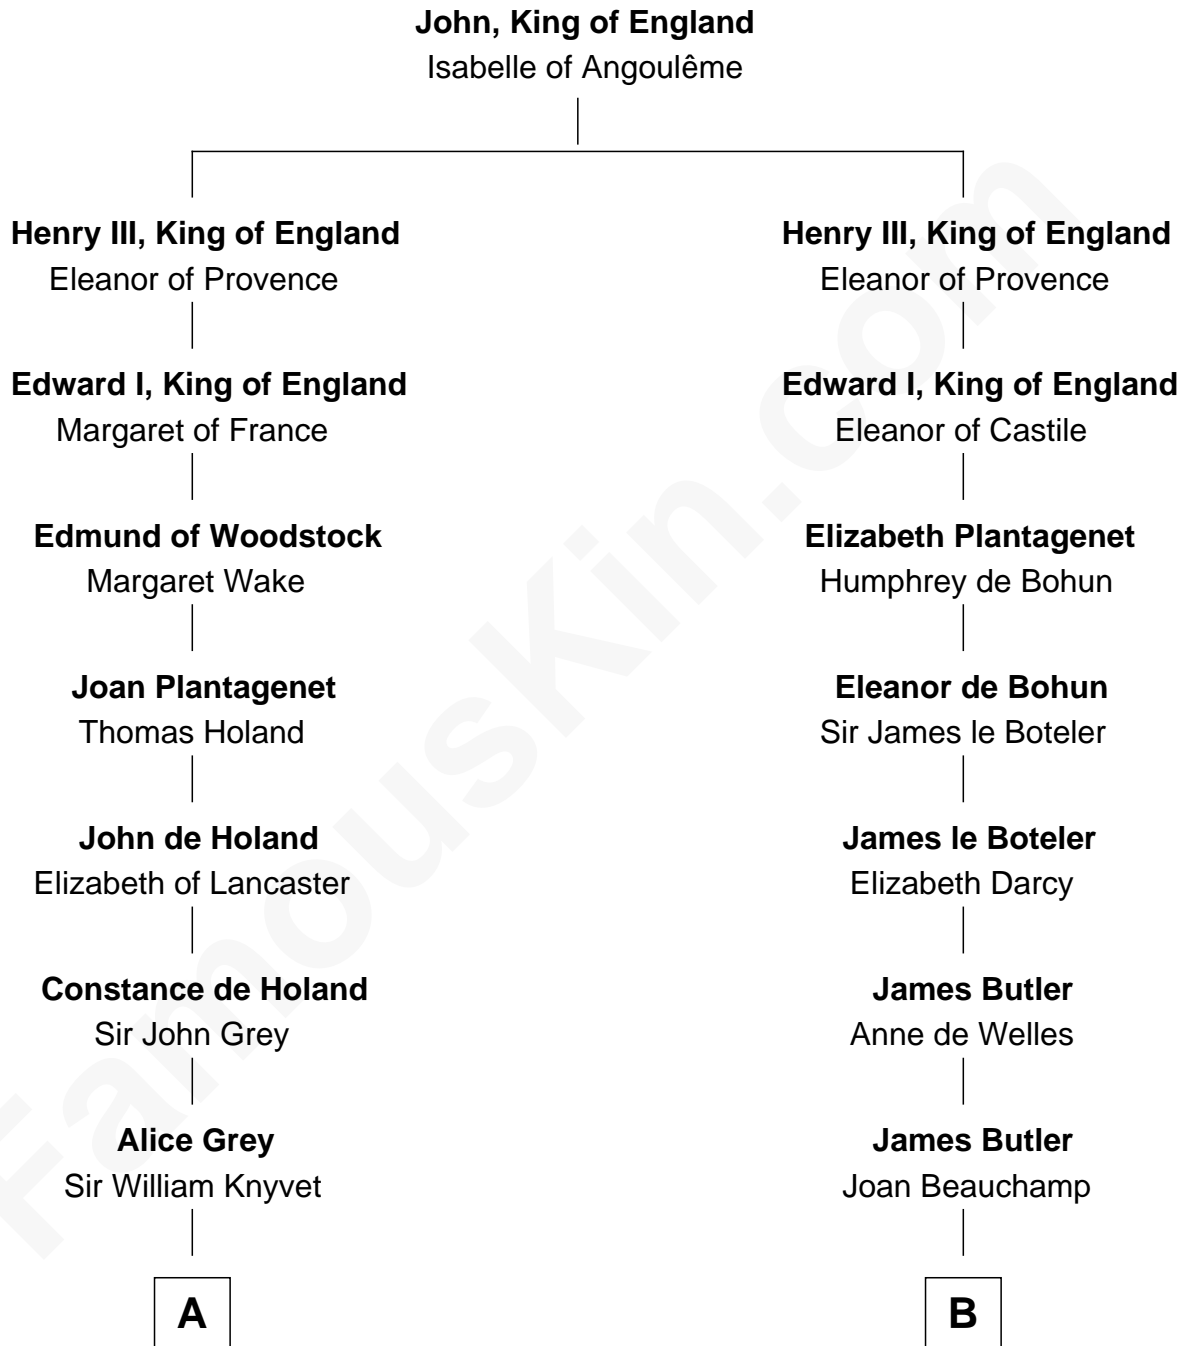

FamousKin.com

Relationship Chart of

Louis Auchincloss

Author

10th cousin 11 times removed of

Anne Boleyn

2nd Wife of King Henry VIII

C

Gurdon Buck
Susannah Mainwaring

Elizabeth Buck
John Auchincloss

John Winthrop Auchincloss
Joanna Hone Russell

Joseph Howland Auchincloss
Priscilla Dixon Stanton

Louis Auchincloss
Author

FamousKin.com