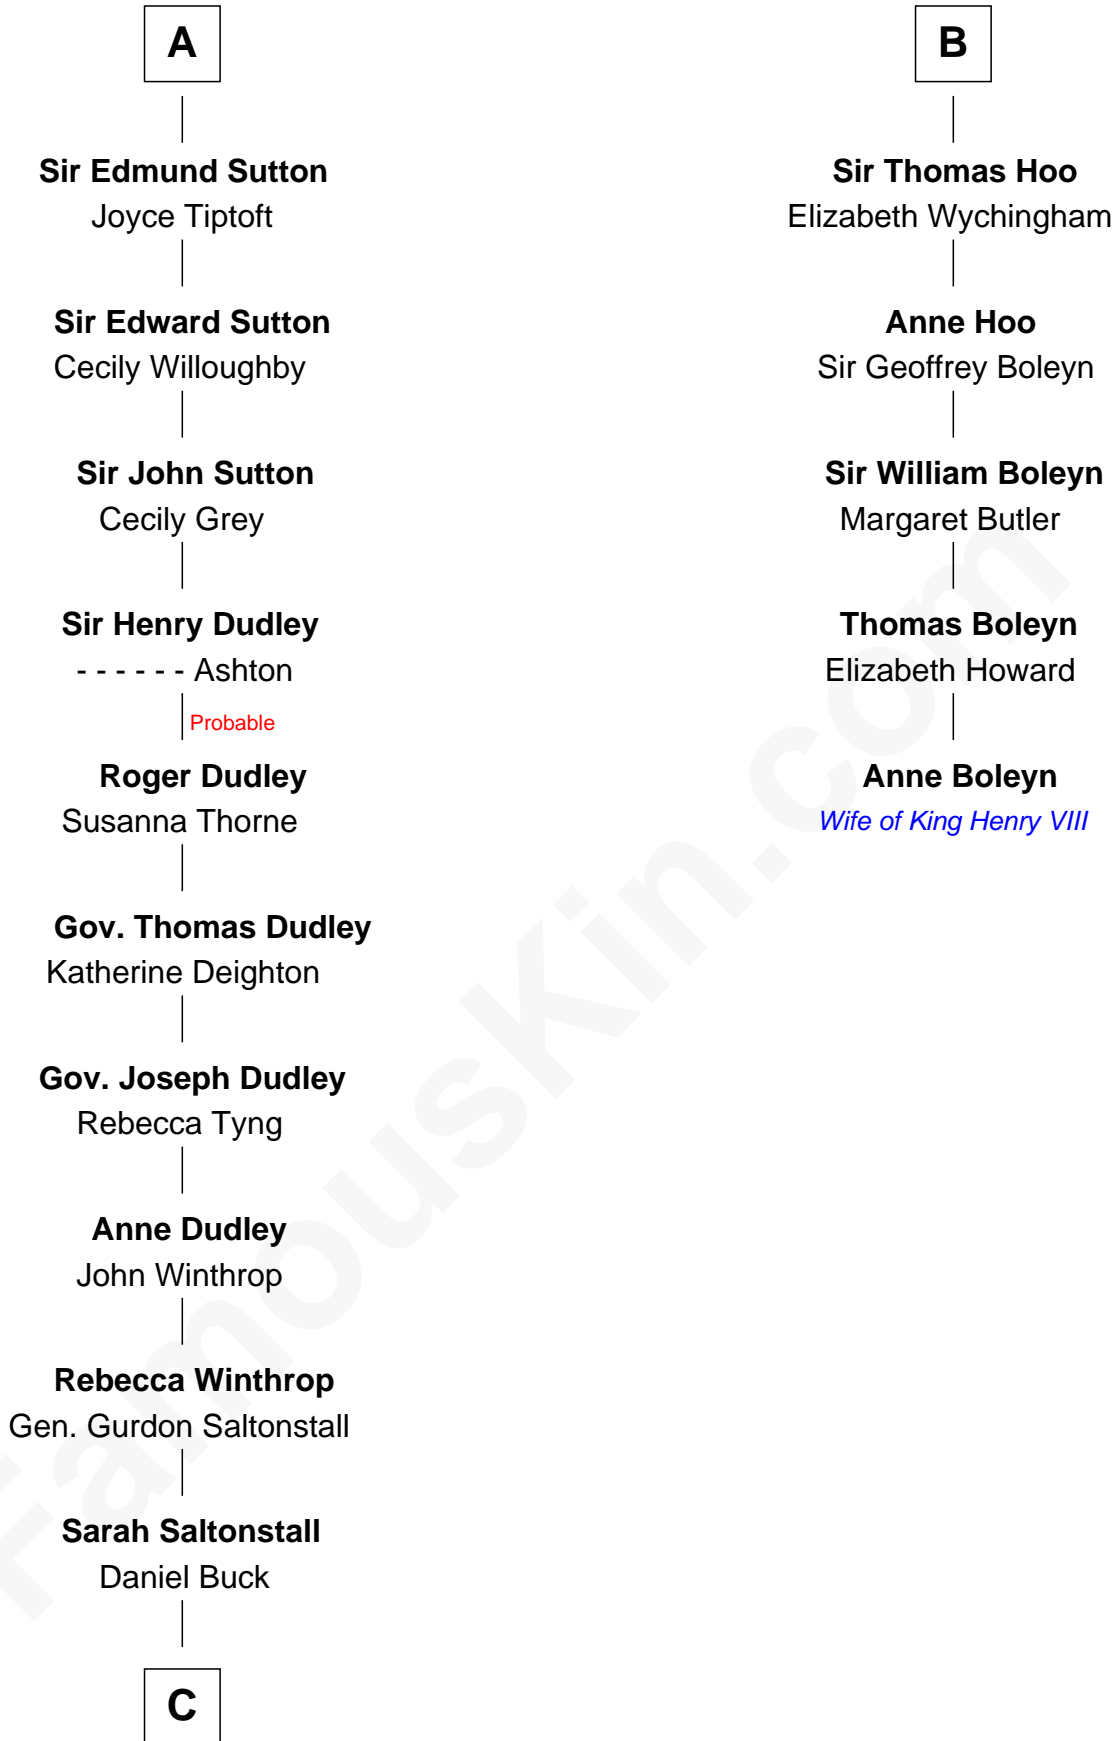

FamousKin.com
Relationship Chart of
Louis Auchincloss
Author

11th cousin 10 times removed of
Anne Boleyn
2nd Wife of King Henry VIII

C

—
Gurdon Buck
Susannah Mainwaring

—
Elizabeth Buck
John Auchincloss

—
John Winthrop Auchincloss
Joanna Hone Russell

—
Joseph Howland Auchincloss
Priscilla Dixon Stanton

—
Louis Auchincloss
Author

FamousKin.com