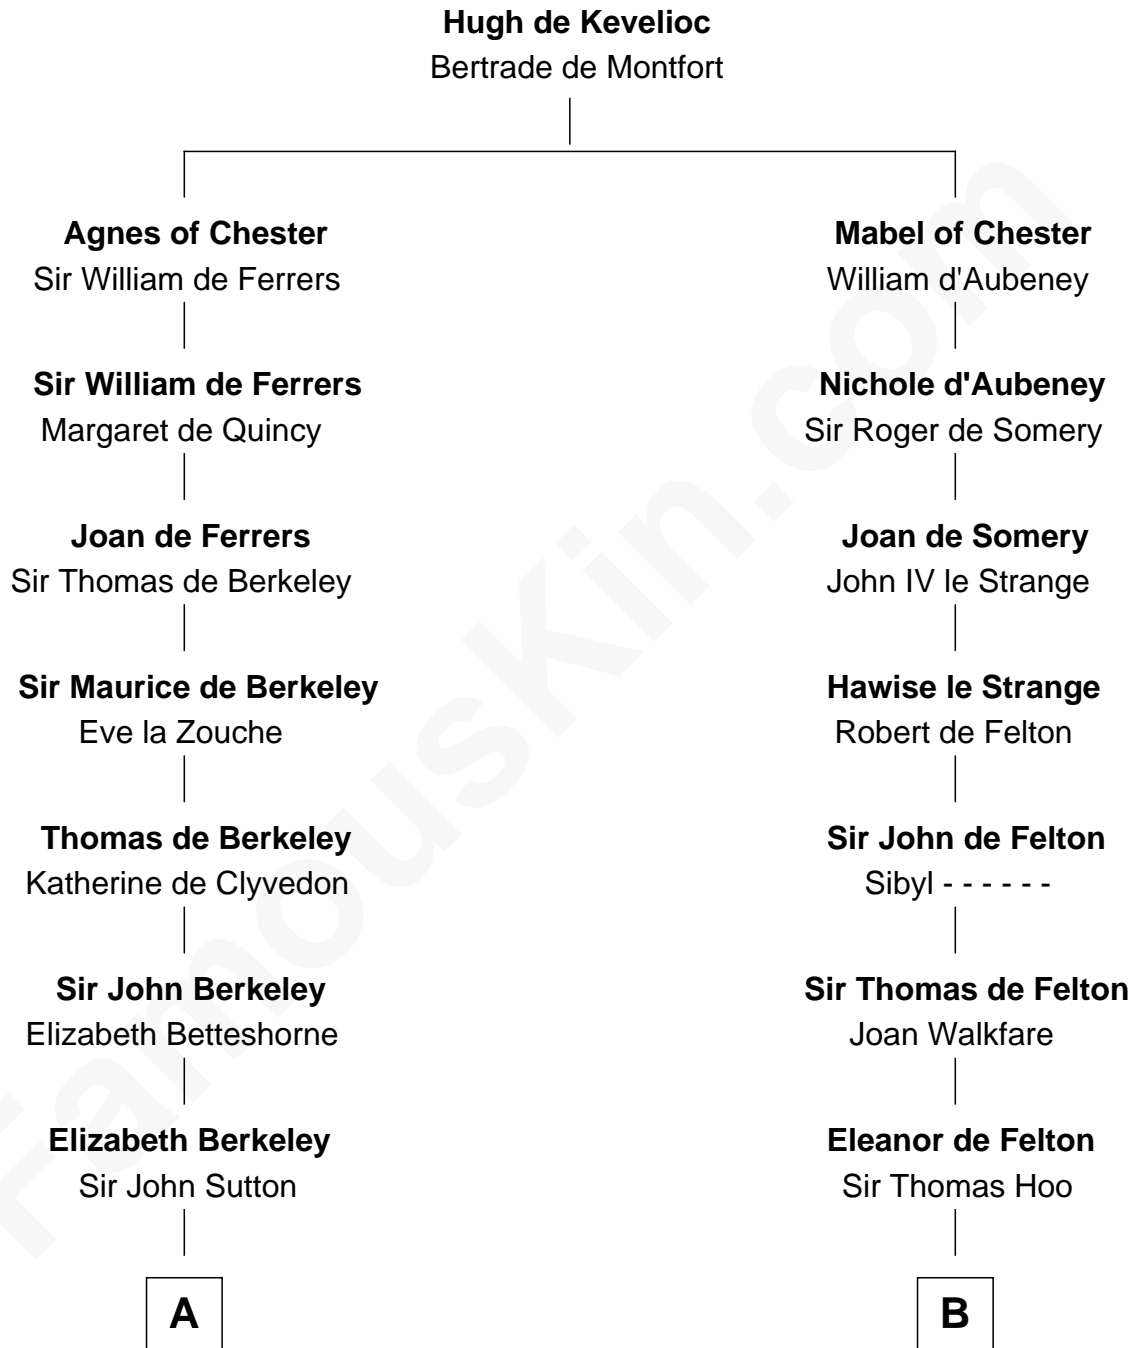

FamousKin.com
Relationship Chart of
Louis Auchincloss
Author

11th cousin 10 times removed of
Anne Boleyn
2nd Wife of King Henry VIII

C

—
Gurdon Buck
Susannah Mainwaring

—
Elizabeth Buck
John Auchincloss

—
John Winthrop Auchincloss
Joanna Hone Russell

—
Joseph Howland Auchincloss
Priscilla Dixon Stanton

—
Louis Auchincloss
Author

FamousKin.com