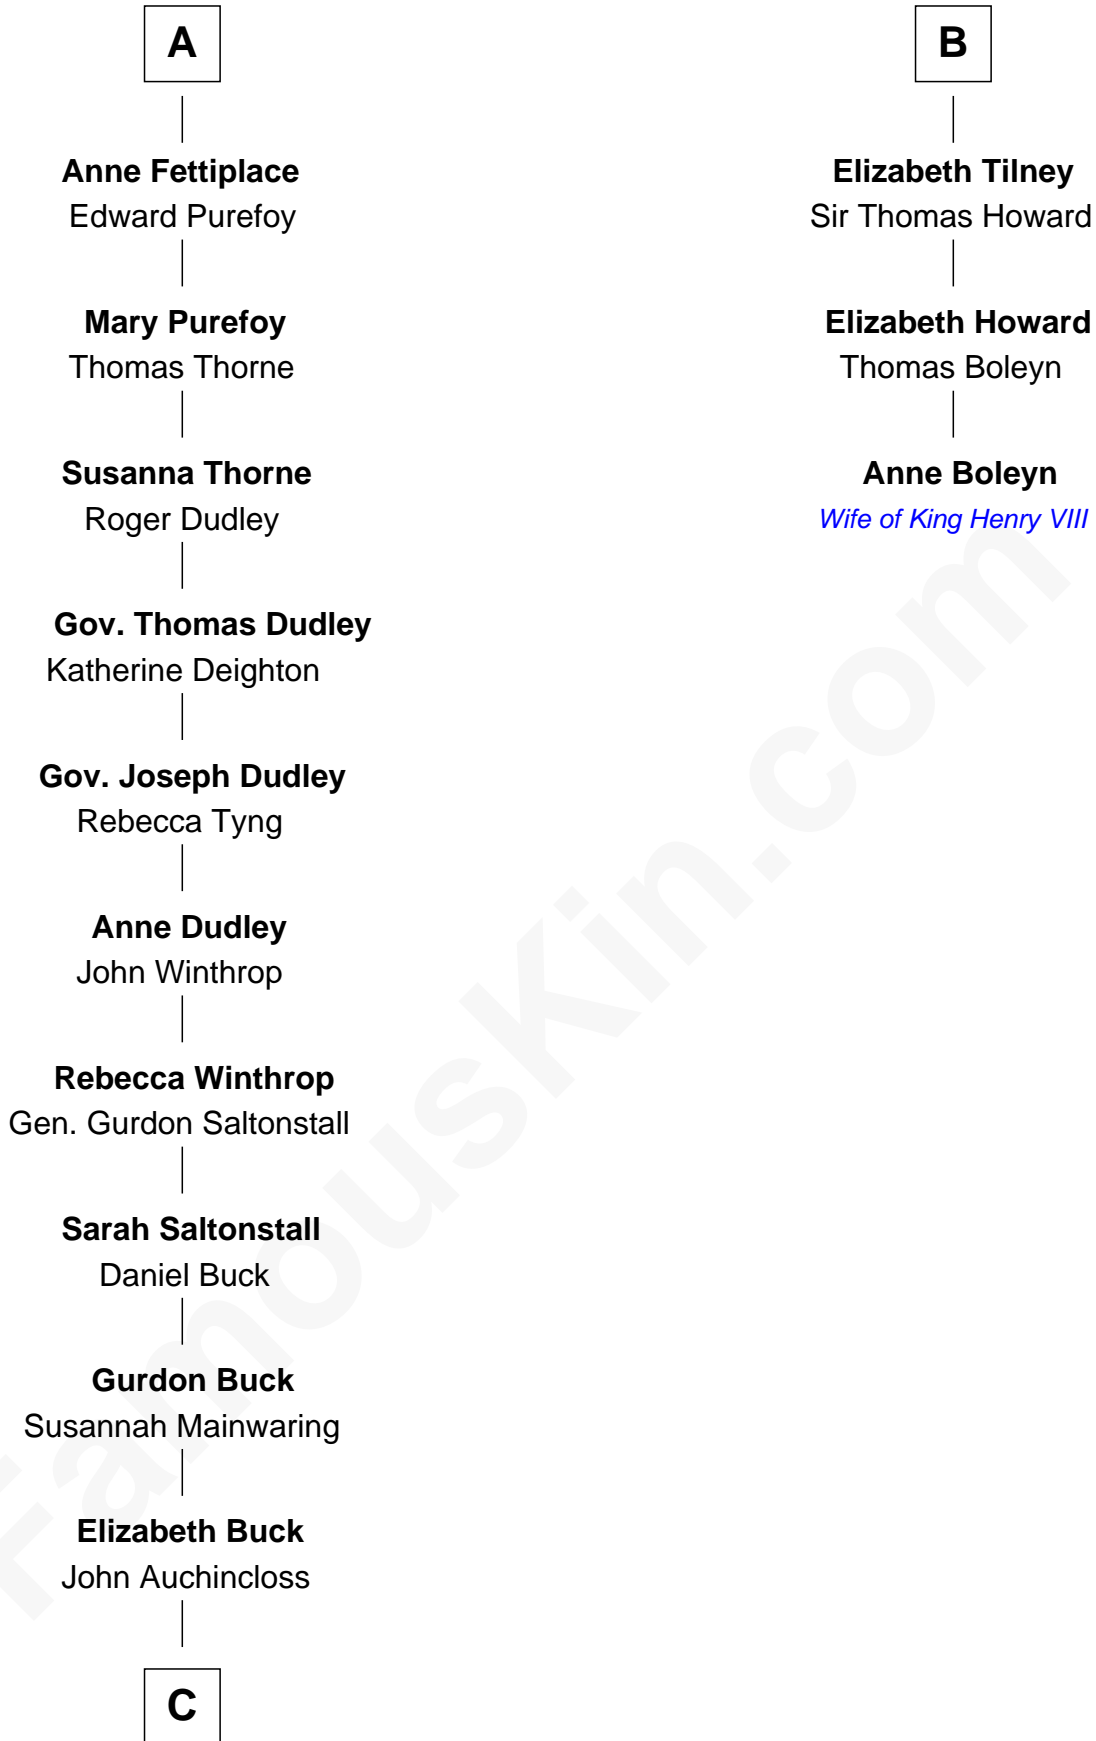

FamousKin.com

Relationship Chart of

Louis Auchincloss

Author

9th cousin 10 times removed of

Anne Boleyn

2nd Wife of King Henry VIII

C

—
John Winthrop Auchincloss

Joanna Hone Russell

—
Joseph Howland Auchincloss

Priscilla Dixon Stanton

—
Louis Auchincloss

Author

FamousKin.com