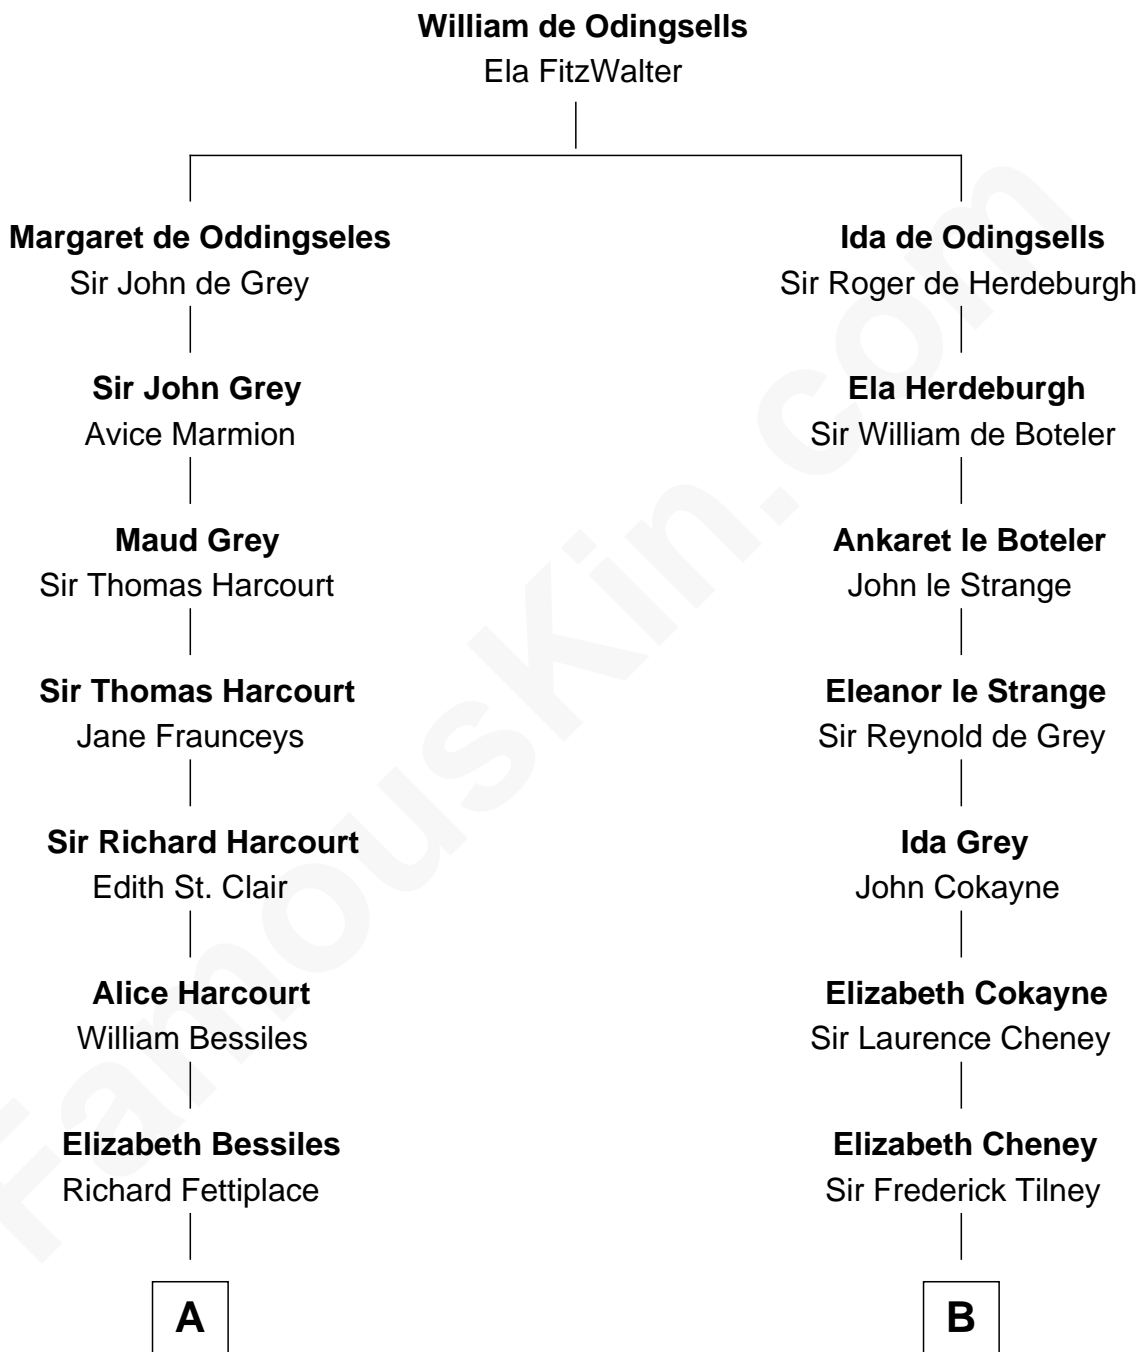

FamousKin.com

Relationship Chart of

Louis Auchincloss

Author

9th cousin 10 times removed of

Anne Boleyn

2nd Wife of King Henry VIII

C

—
John Winthrop Auchincloss

Joanna Hone Russell

—
Joseph Howland Auchincloss

Priscilla Dixon Stanton

—
Louis Auchincloss

Author

FamousKin.com