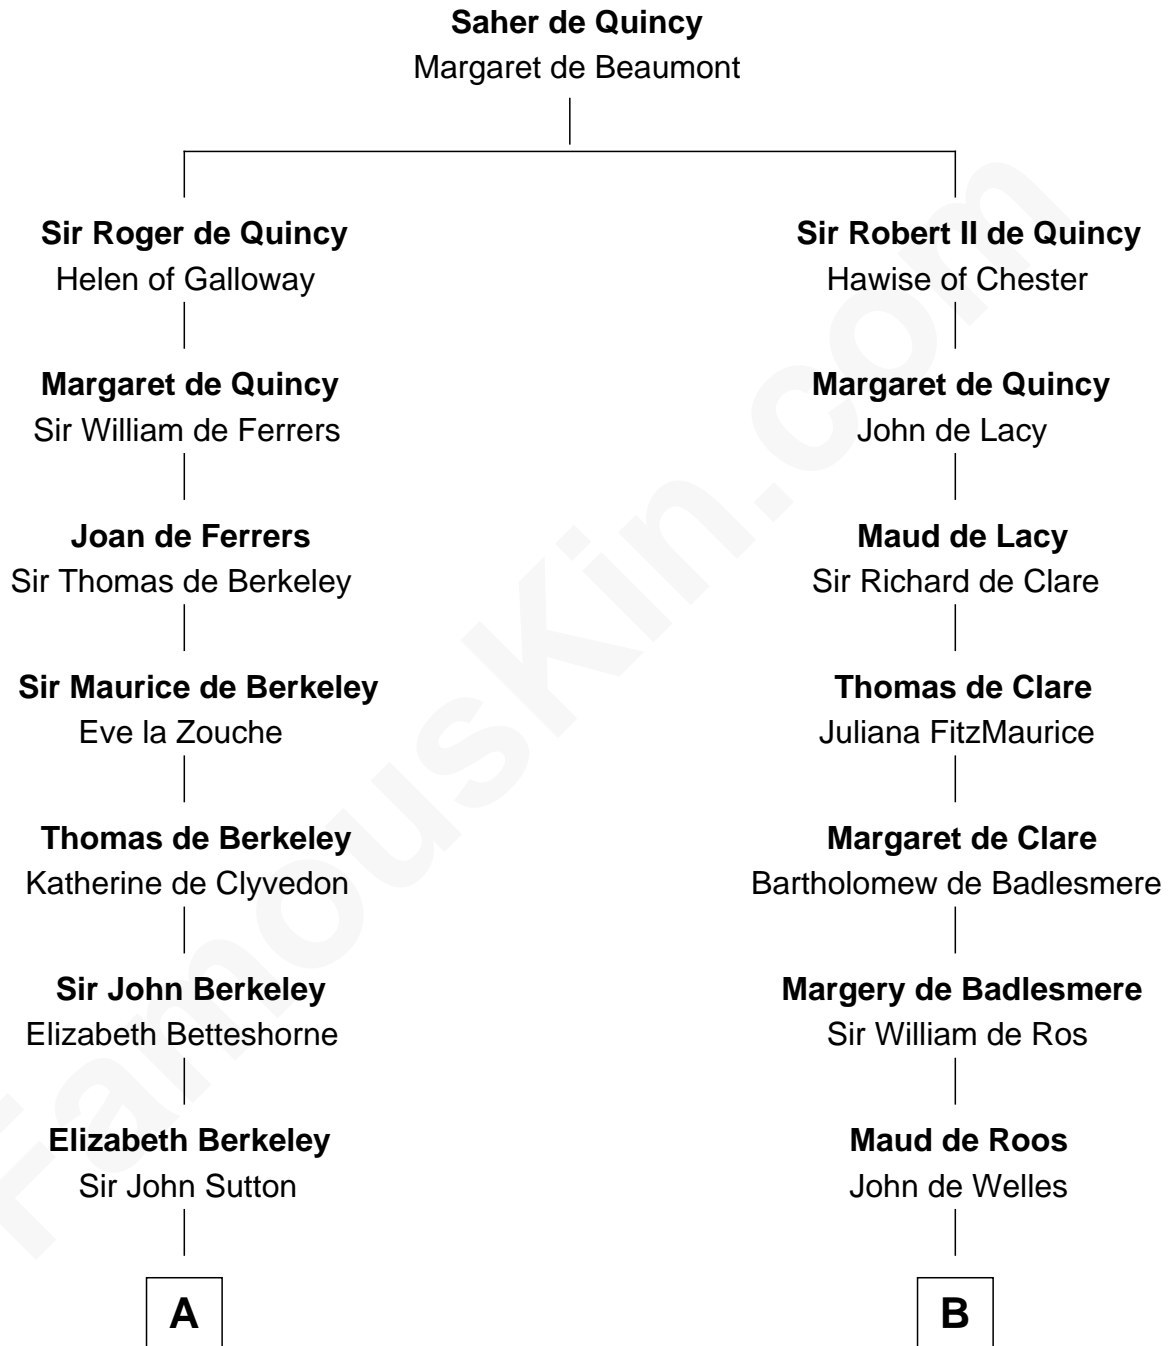

FamousKin.com

Relationship Chart of

Louis Auchincloss

Author

12th cousin 9 times removed of

Anne Boleyn

2nd Wife of King Henry VIII

C

Gurdon Buck
Susannah Mainwaring

Elizabeth Buck
John Auchincloss

John Winthrop Auchincloss
Joanna Hone Russell

Joseph Howland Auchincloss
Priscilla Dixon Stanton

Louis Auchincloss
Author

FamousKin.com