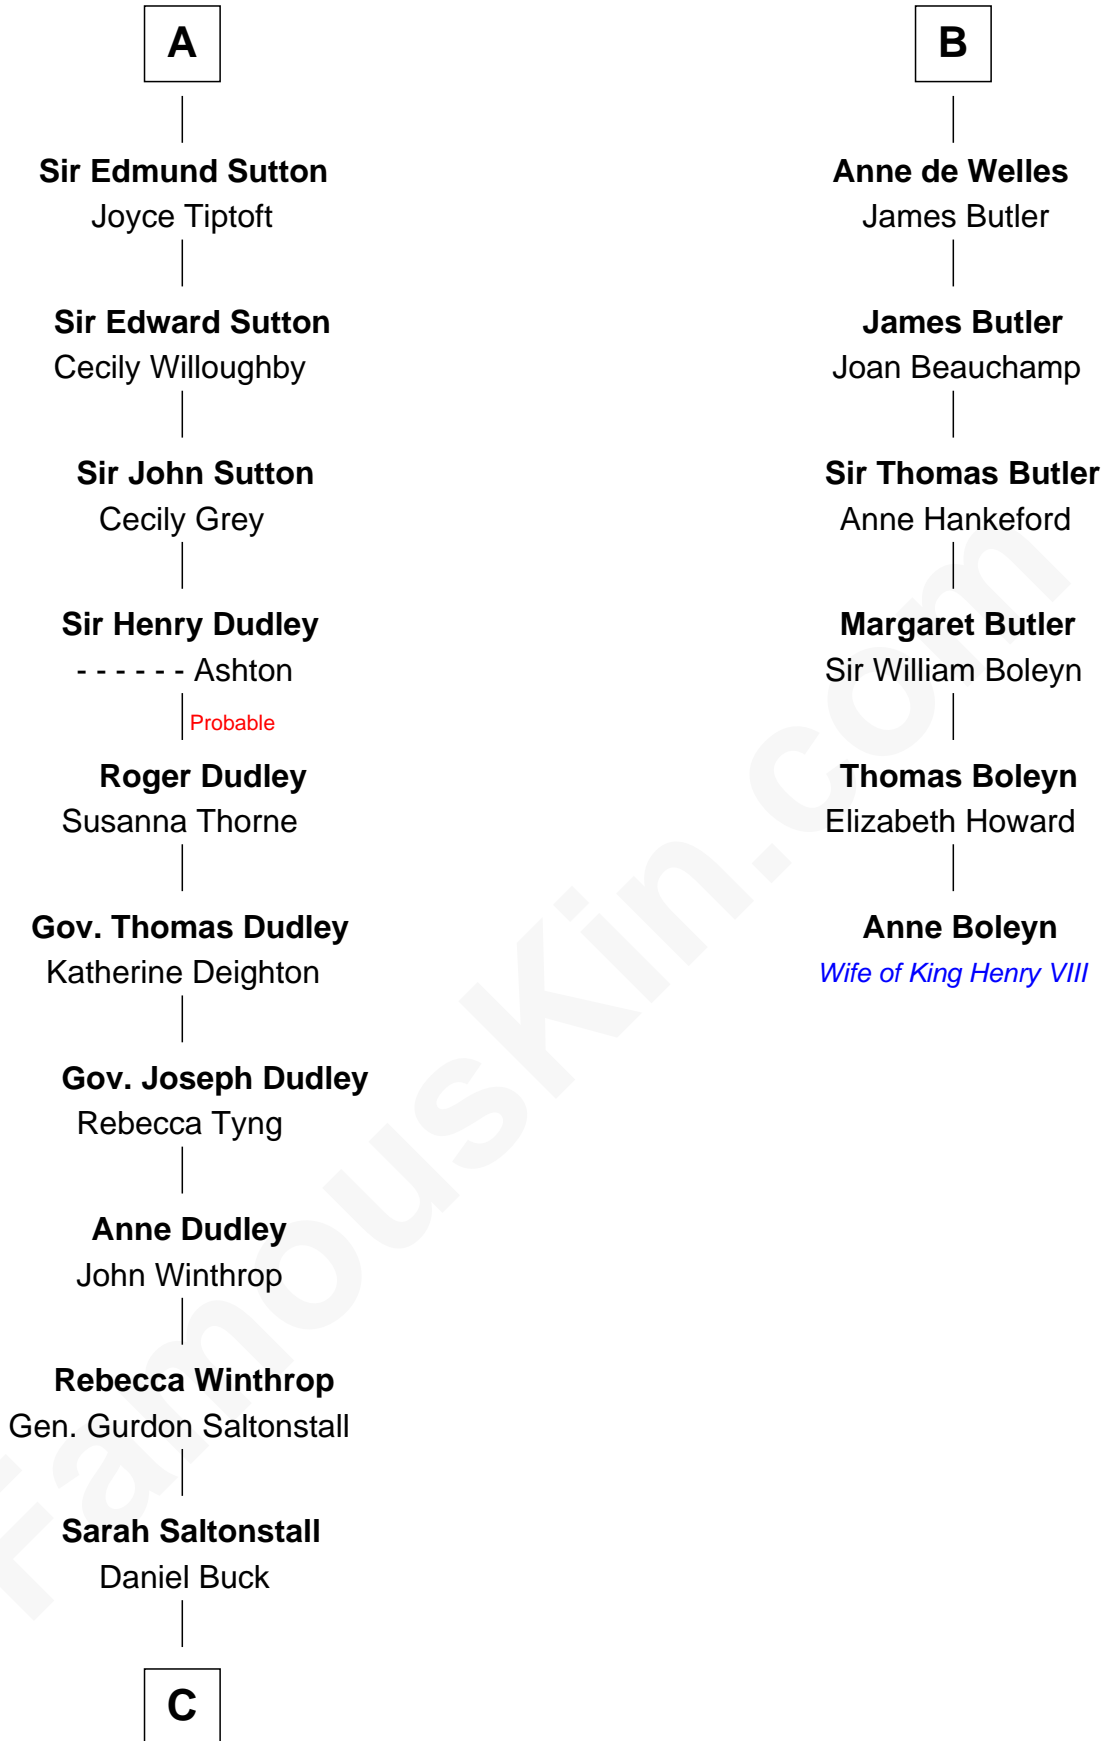

FamousKin.com

Relationship Chart of

Louis Auchincloss

Author

12th cousin 9 times removed of

Anne Boleyn

2nd Wife of King Henry VIII

C

Gurdon Buck
Susannah Mainwaring

Elizabeth Buck
John Auchincloss

John Winthrop Auchincloss
Joanna Hone Russell

Joseph Howland Auchincloss
Priscilla Dixon Stanton

Louis Auchincloss
Author

FamousKin.com