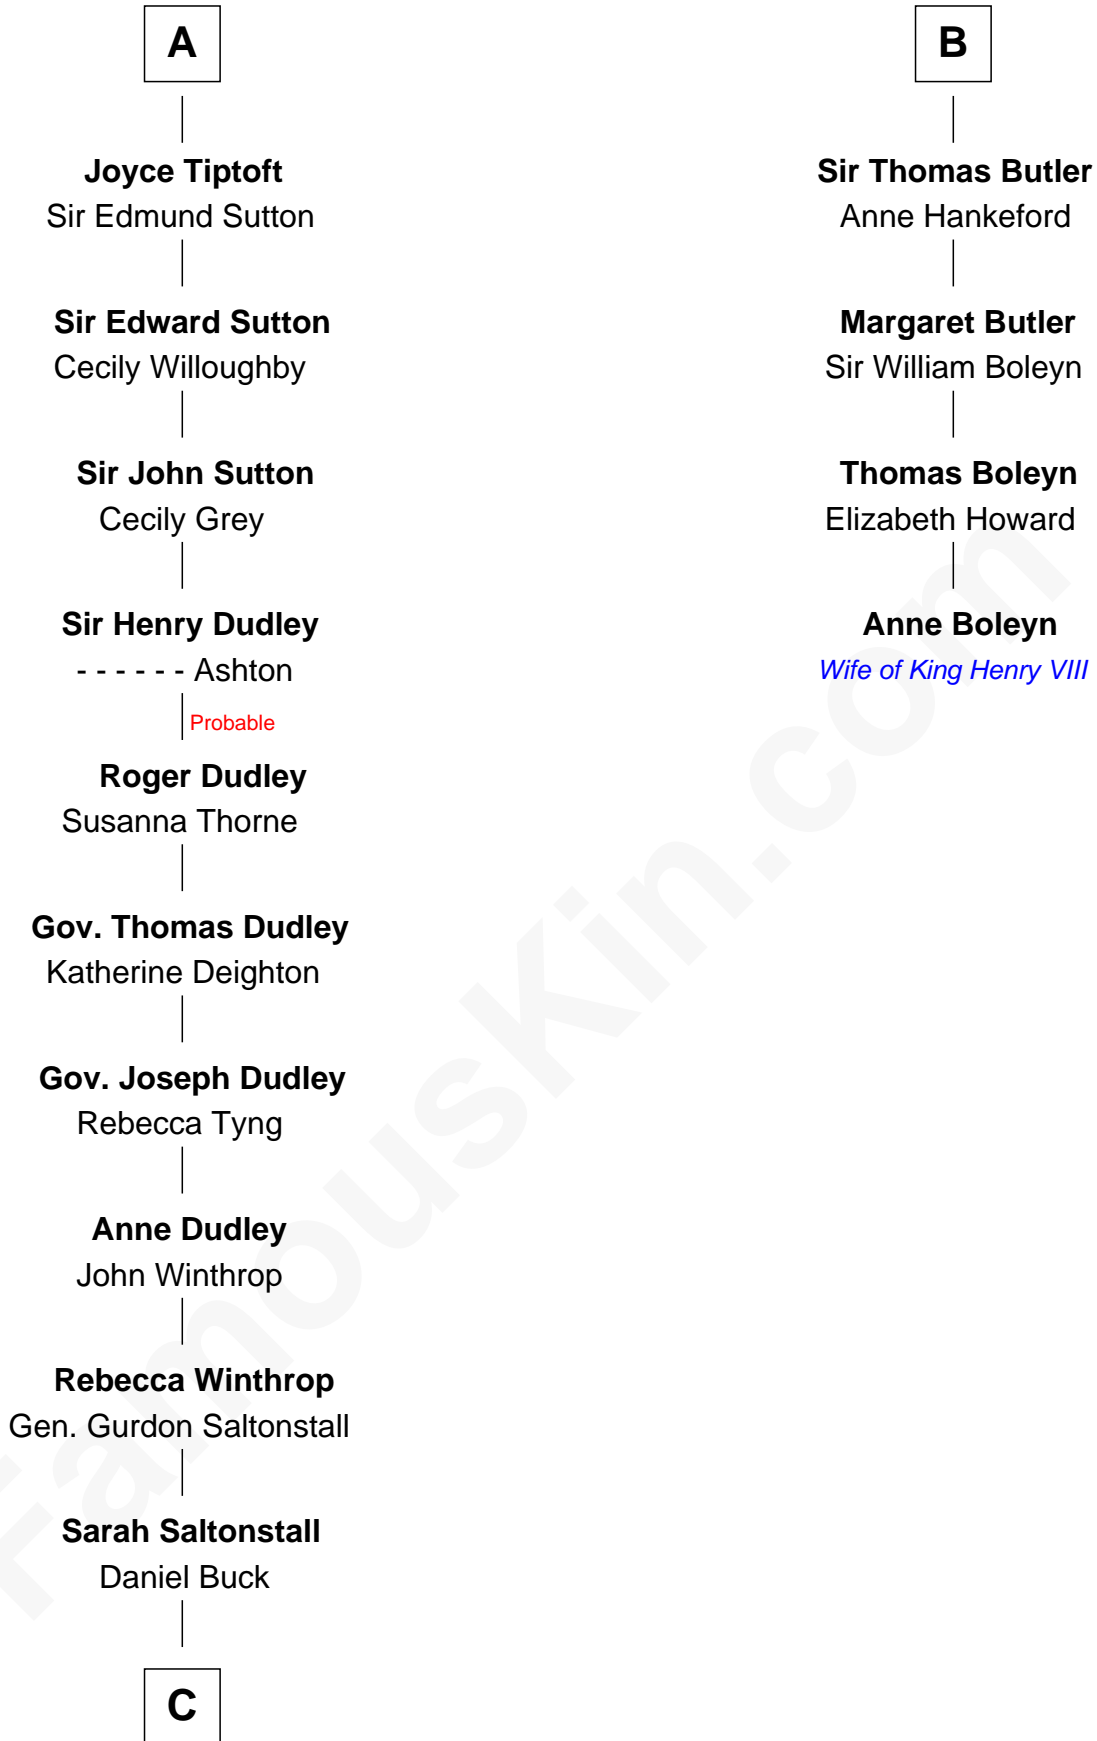

## Relationship Chart of

### Louis Auchincloss

Author

10th cousin 11 times removed of

### Anne Boleyn

2nd Wife of King Henry VIII

**Louis VIII, King of France**

Blanche of Castile

**C**

**Gurdon Buck**  
Susannah Mainwaring

**Elizabeth Buck**  
John Auchincloss

**John Winthrop Auchincloss**  
Joanna Hone Russell

**Joseph Howland Auchincloss**  
Priscilla Dixon Stanton

**Louis Auchincloss**  
*Author*

FamousKin.com