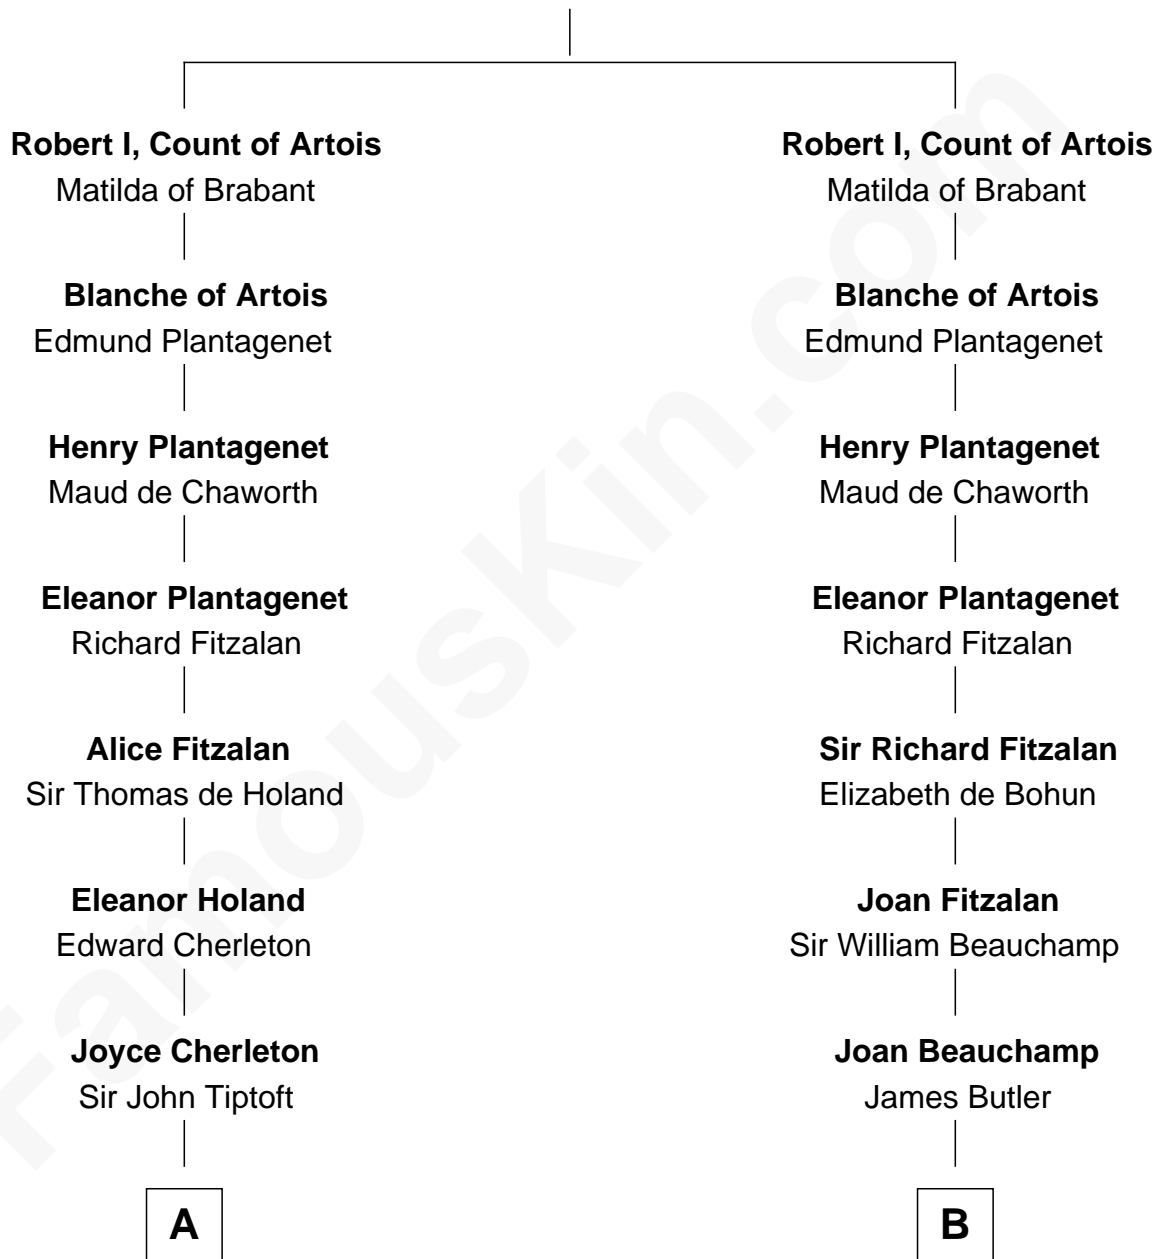

## Relationship Chart of

### Louis Auchincloss

Author

10th cousin 11 times removed of

### Anne Boleyn

2nd Wife of King Henry VIII

**Louis VIII, King of France**

Blanche of Castile

**C**

**Gurdon Buck**  
Susannah Mainwaring

**Elizabeth Buck**  
John Auchincloss

**John Winthrop Auchincloss**  
Joanna Hone Russell