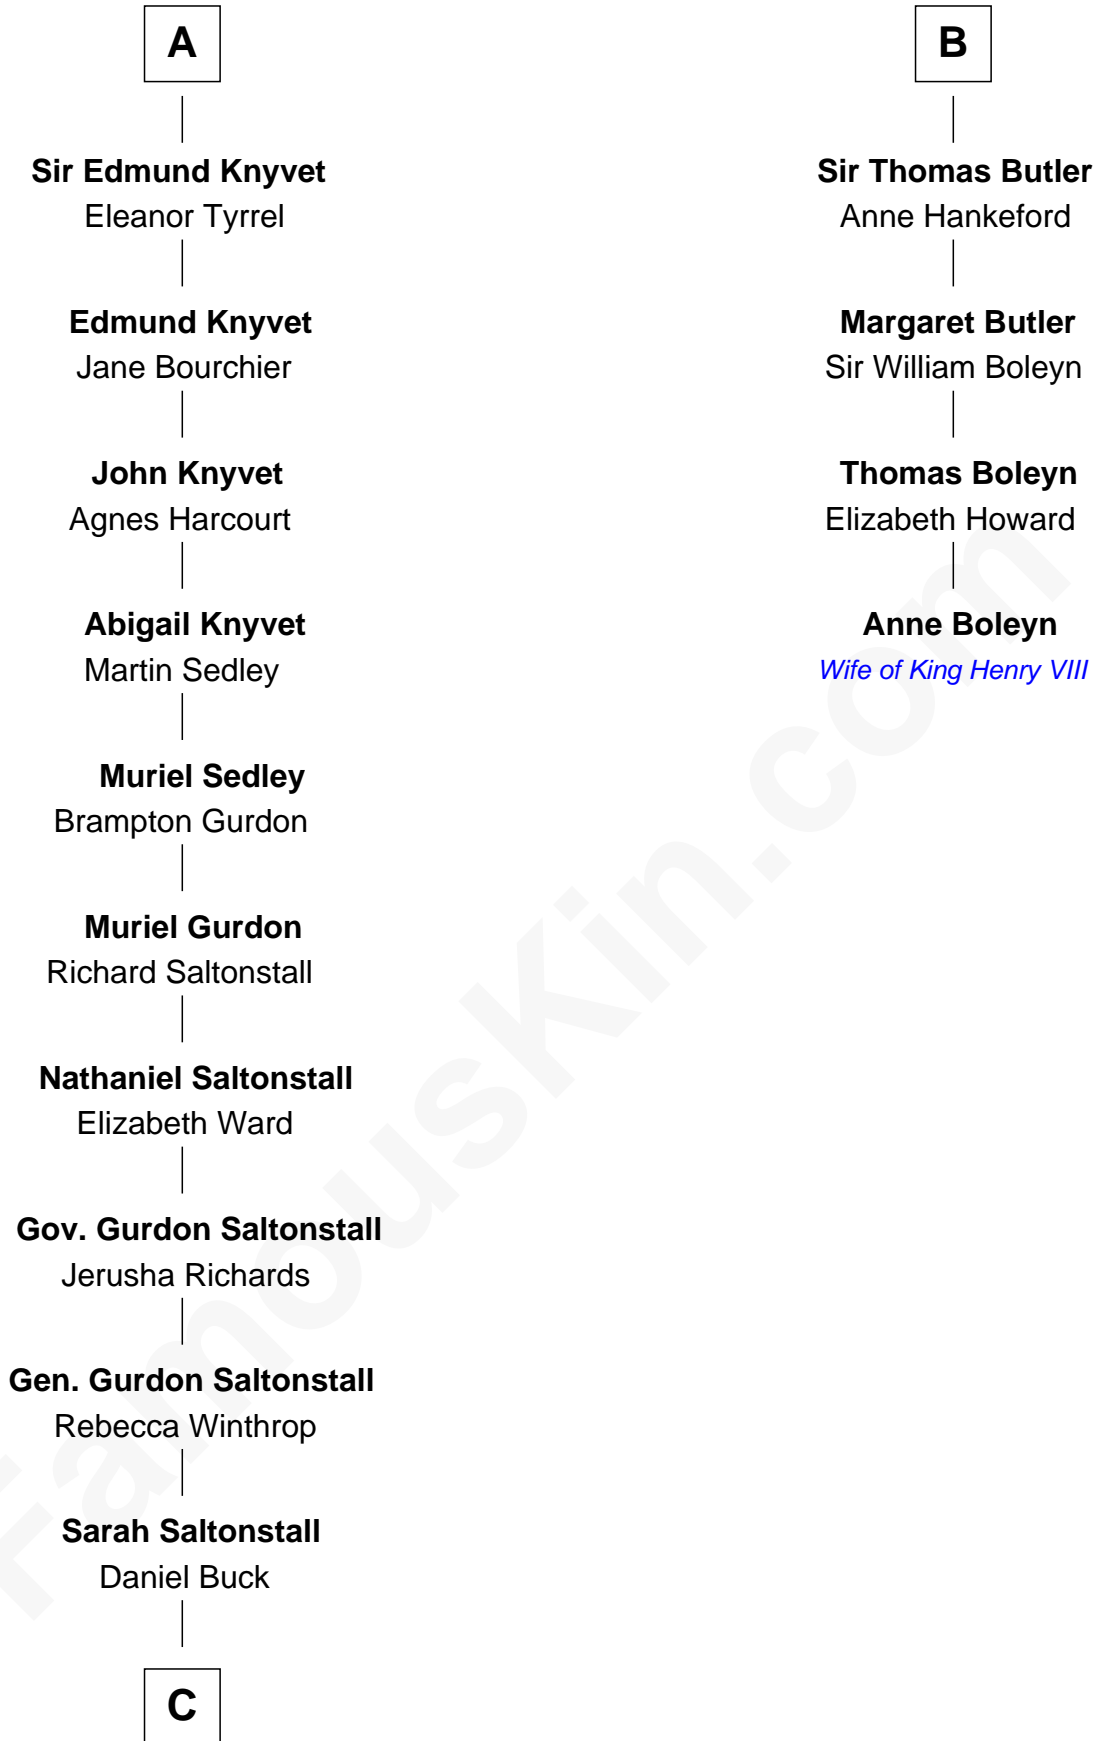

FamousKin.com

Relationship Chart of

Louis Auchincloss

Author

10th cousin 11 times removed of

Anne Boleyn

2nd Wife of King Henry VIII

Ramon Berenguer IV of Provence

Beatrice of Savoy

Eleanor of Provence
Henry III, King of England

Edward I, King of England
Margaret of France

Edmund of Woodstock
Margaret Wake

Joan Plantagenet
Thomas Holand

John de Holand
Elizabeth of Lancaster

Constance de Holand
Sir John Grey

Alice Grey
Sir William Knyvet

A

Eleanor of Provence
Henry III, King of England

Edward I, King of England
Eleanor of Castile

Elizabeth Plantagenet
Humphrey de Bohun

Eleanor de Bohun
Sir James le Boteler

James le Boteler
Elizabeth Darcy

James Butler
Anne de Welles

James Butler
Joan Beauchamp

B

C

Gurdon Buck
Susannah Mainwaring

Elizabeth Buck
John Auchincloss

John Winthrop Auchincloss
Joanna Hone Russell