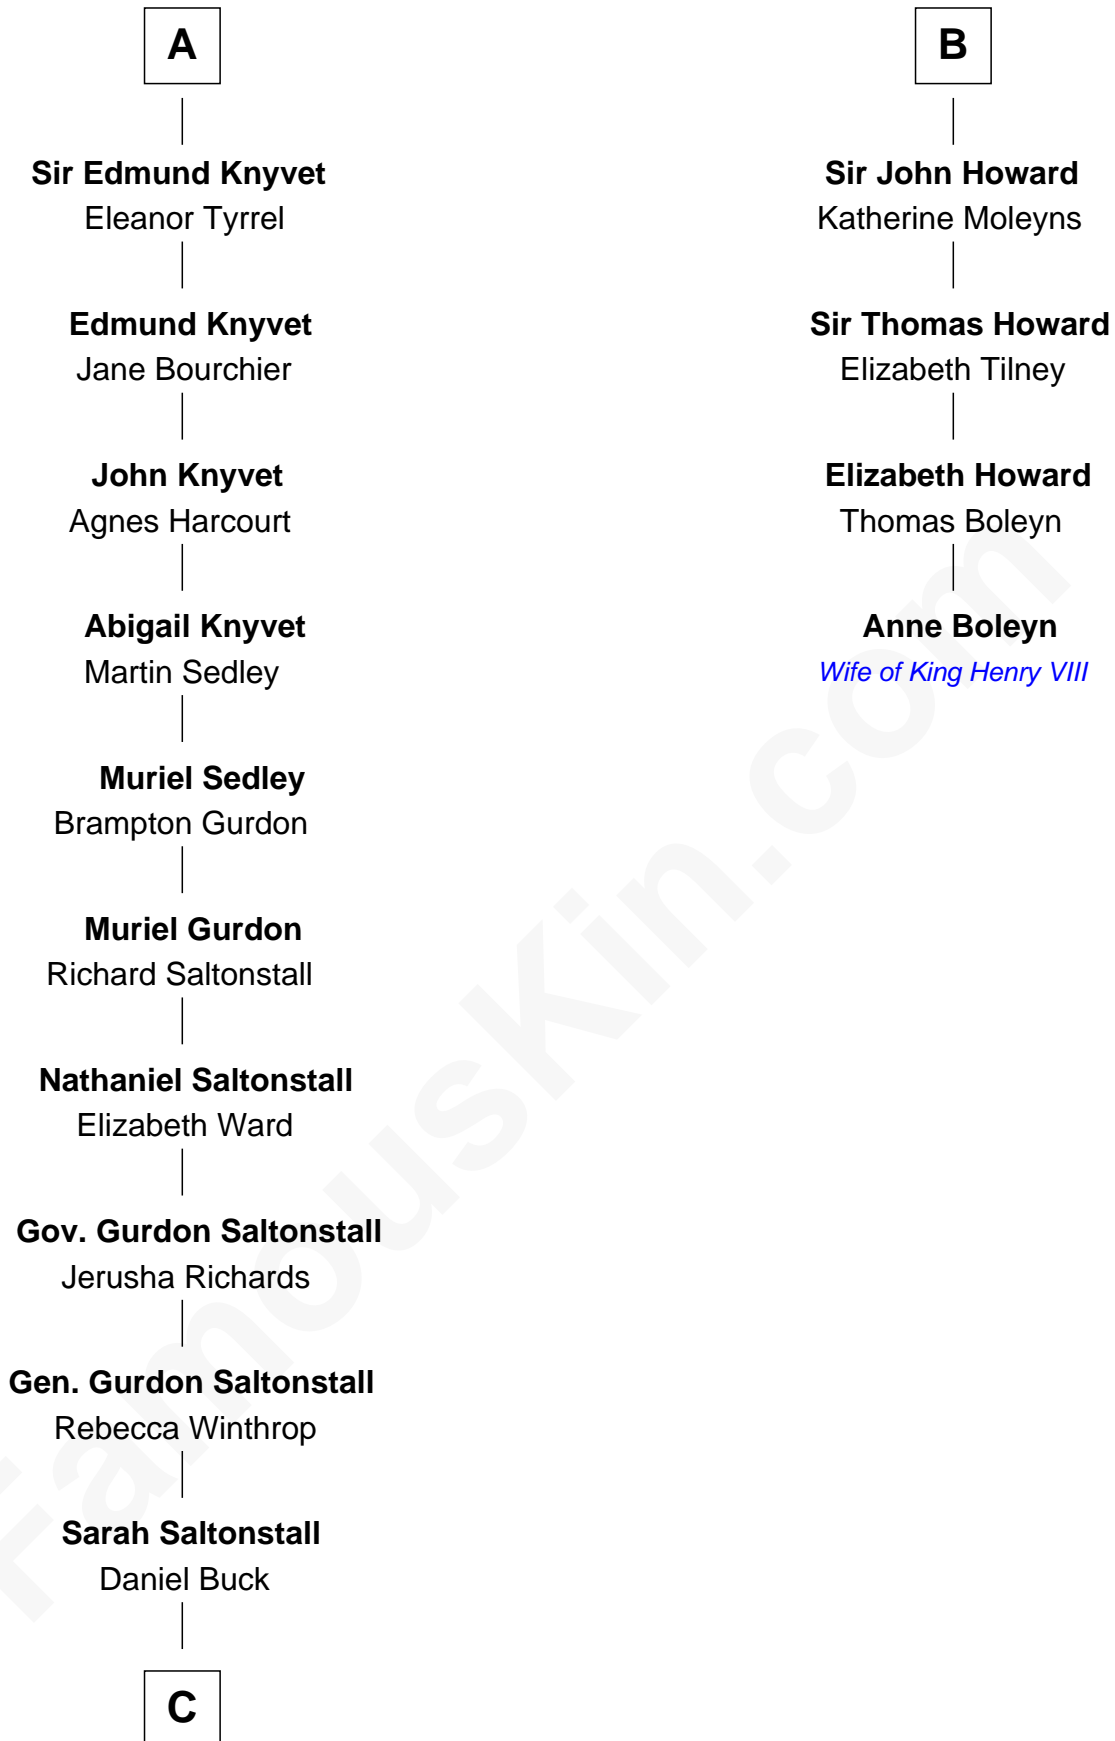

FamousKin.com

Relationship Chart of

Louis Auchincloss

Author

10th cousin 11 times removed of

Anne Boleyn

2nd Wife of King Henry VIII

Henry III, Duke of Brabant

Adelaide of Burgundy

C

—
Gurdon Buck

Susannah Mainwaring

—
Elizabeth Buck

John Auchincloss

—
John Winthrop Auchincloss

Joanna Hone Russell