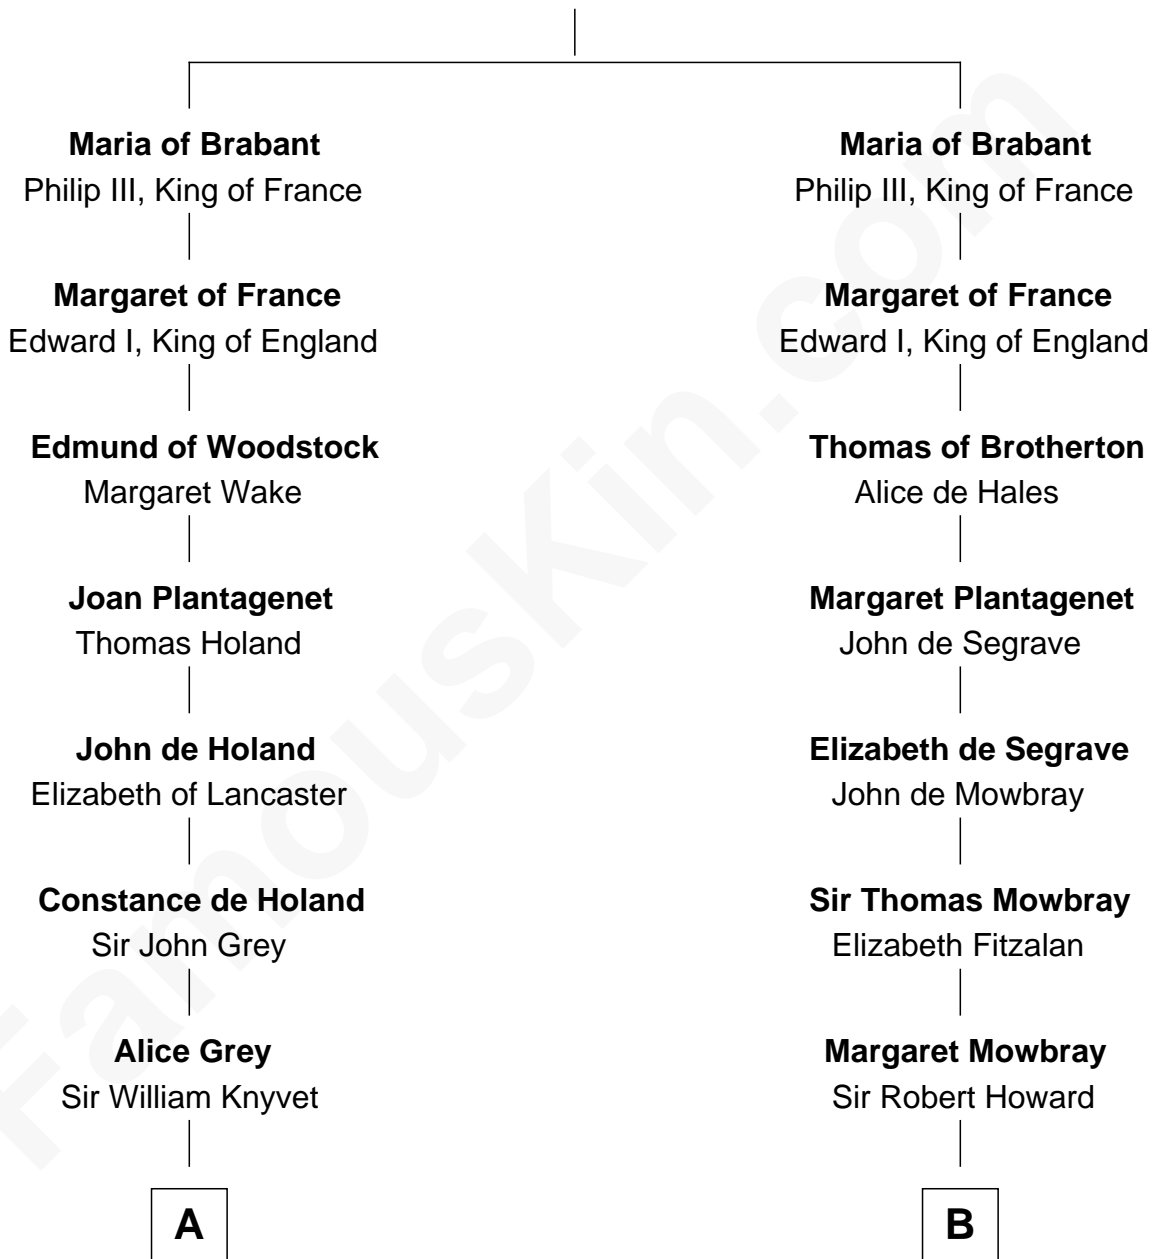

FamousKin.com

Relationship Chart of

Louis Auchincloss

Author

10th cousin 11 times removed of

Anne Boleyn

2nd Wife of King Henry VIII

Henry III, Duke of Brabant

Adelaide of Burgundy

C

—
Gurdon Buck

Susannah Mainwaring

—
Elizabeth Buck

John Auchincloss

—
John Winthrop Auchincloss

Joanna Hone Russell

—
Joseph Howland Auchincloss

Priscilla Dixon Stanton

—
Louis Auchincloss

Author

FamousKin.com