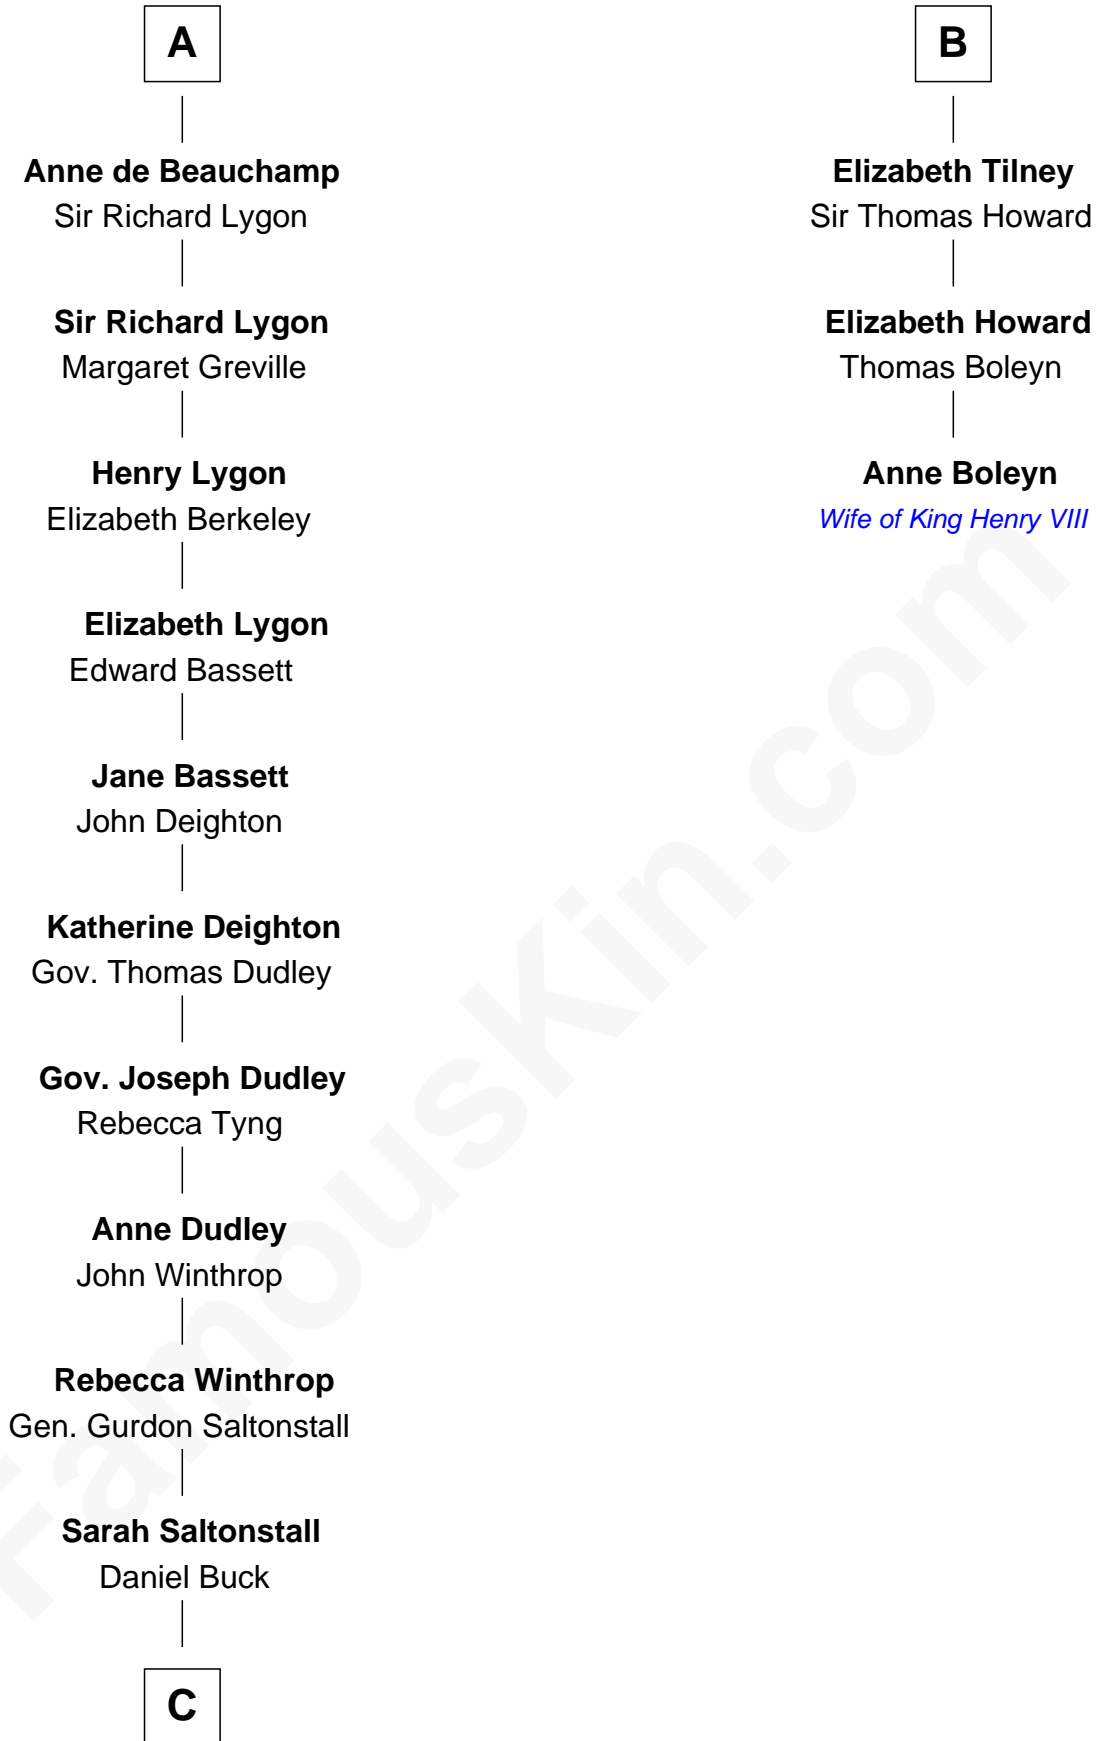

FamousKin.com Relationship Chart of **Louis Auchincloss**

Author

9th cousin 12 times removed of

Anne Boleyn

2nd Wife of King Henry VIII

Peter II de Brus

Hawise de Lancaster

C

Gurdon Buck
Susannah Mainwaring

Elizabeth Buck
John Auchincloss

John Winthrop Auchincloss
Joanna Hone Russell

Joseph Howland Auchincloss
Priscilla Dixon Stanton

Louis Auchincloss
Author

FamousKin.com