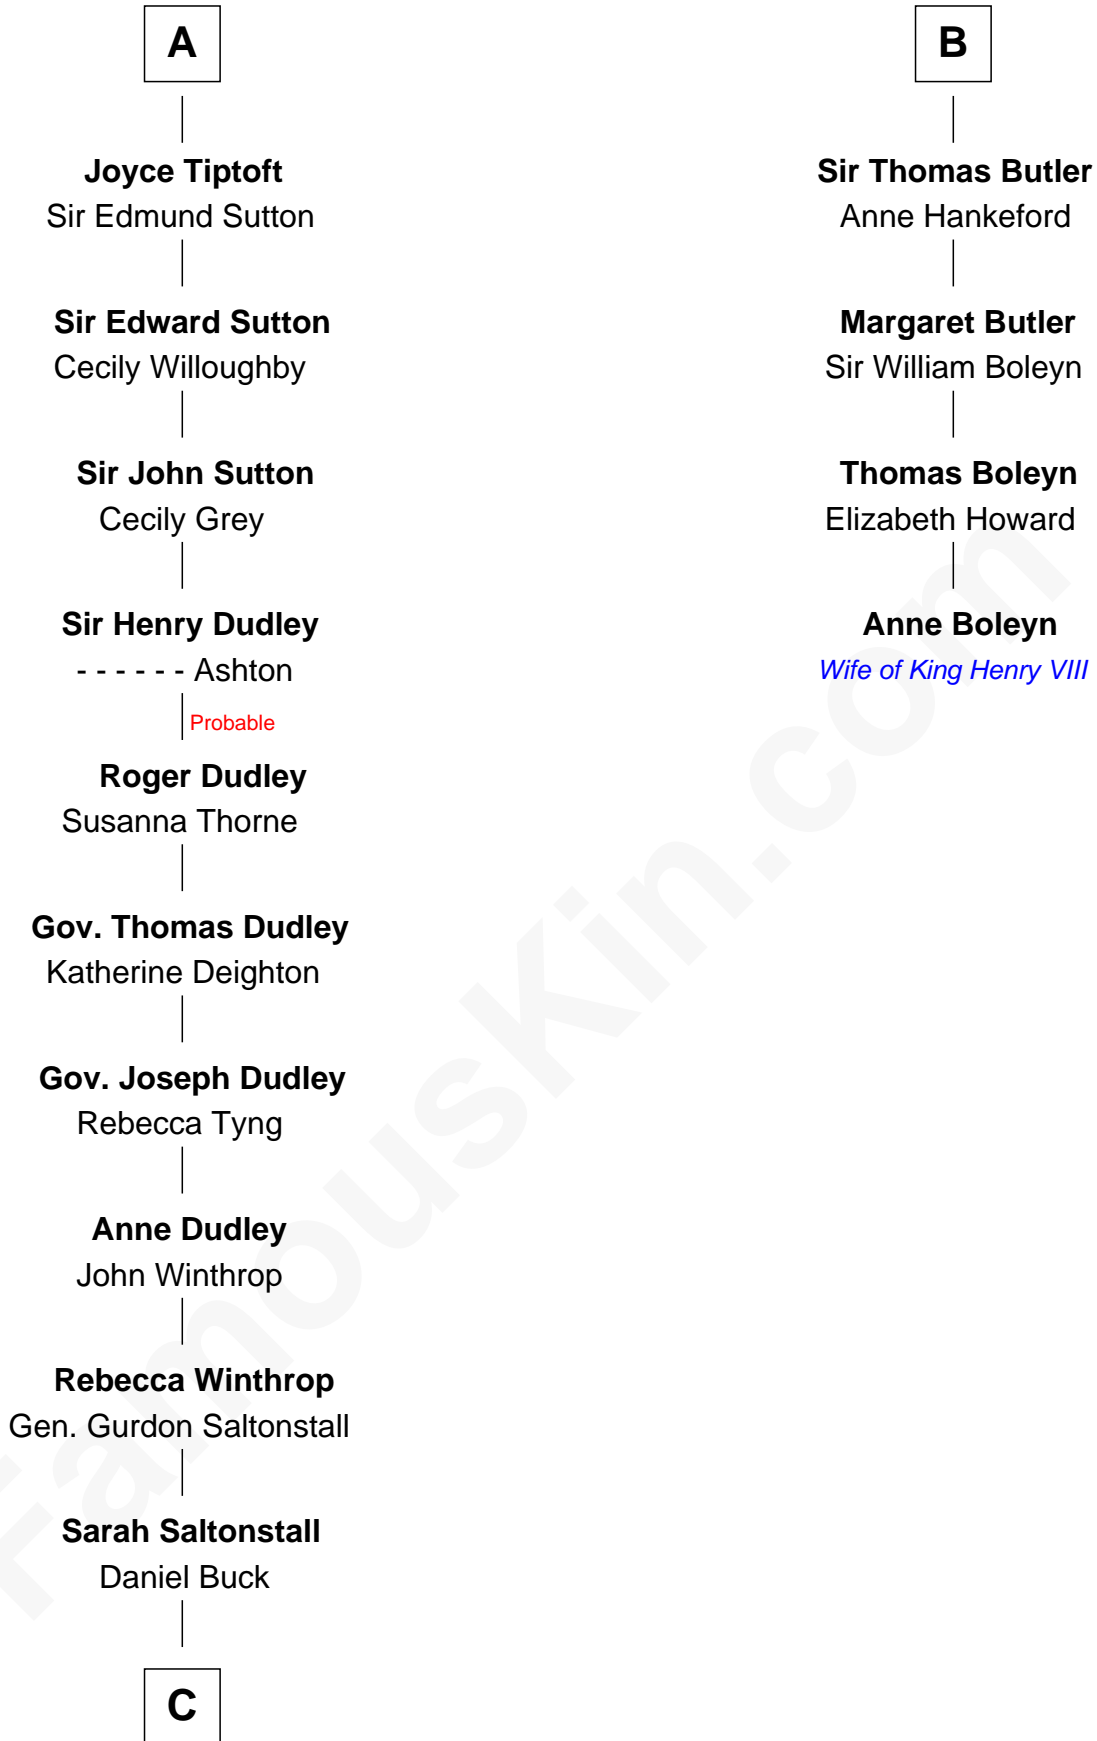

FamousKin.com

Relationship Chart of

Louis Auchincloss

Author

10th cousin 11 times removed of

Anne Boleyn

2nd Wife of King Henry VIII

Sir Roger de Mortimer

Maud de Brewes

C

Gurdon Buck
Susannah Mainwaring

Elizabeth Buck
John Auchincloss

John Winthrop Auchincloss
Joanna Hone Russell

Joseph Howland Auchincloss
Priscilla Dixon Stanton

Louis Auchincloss
Author

FamousKin.com