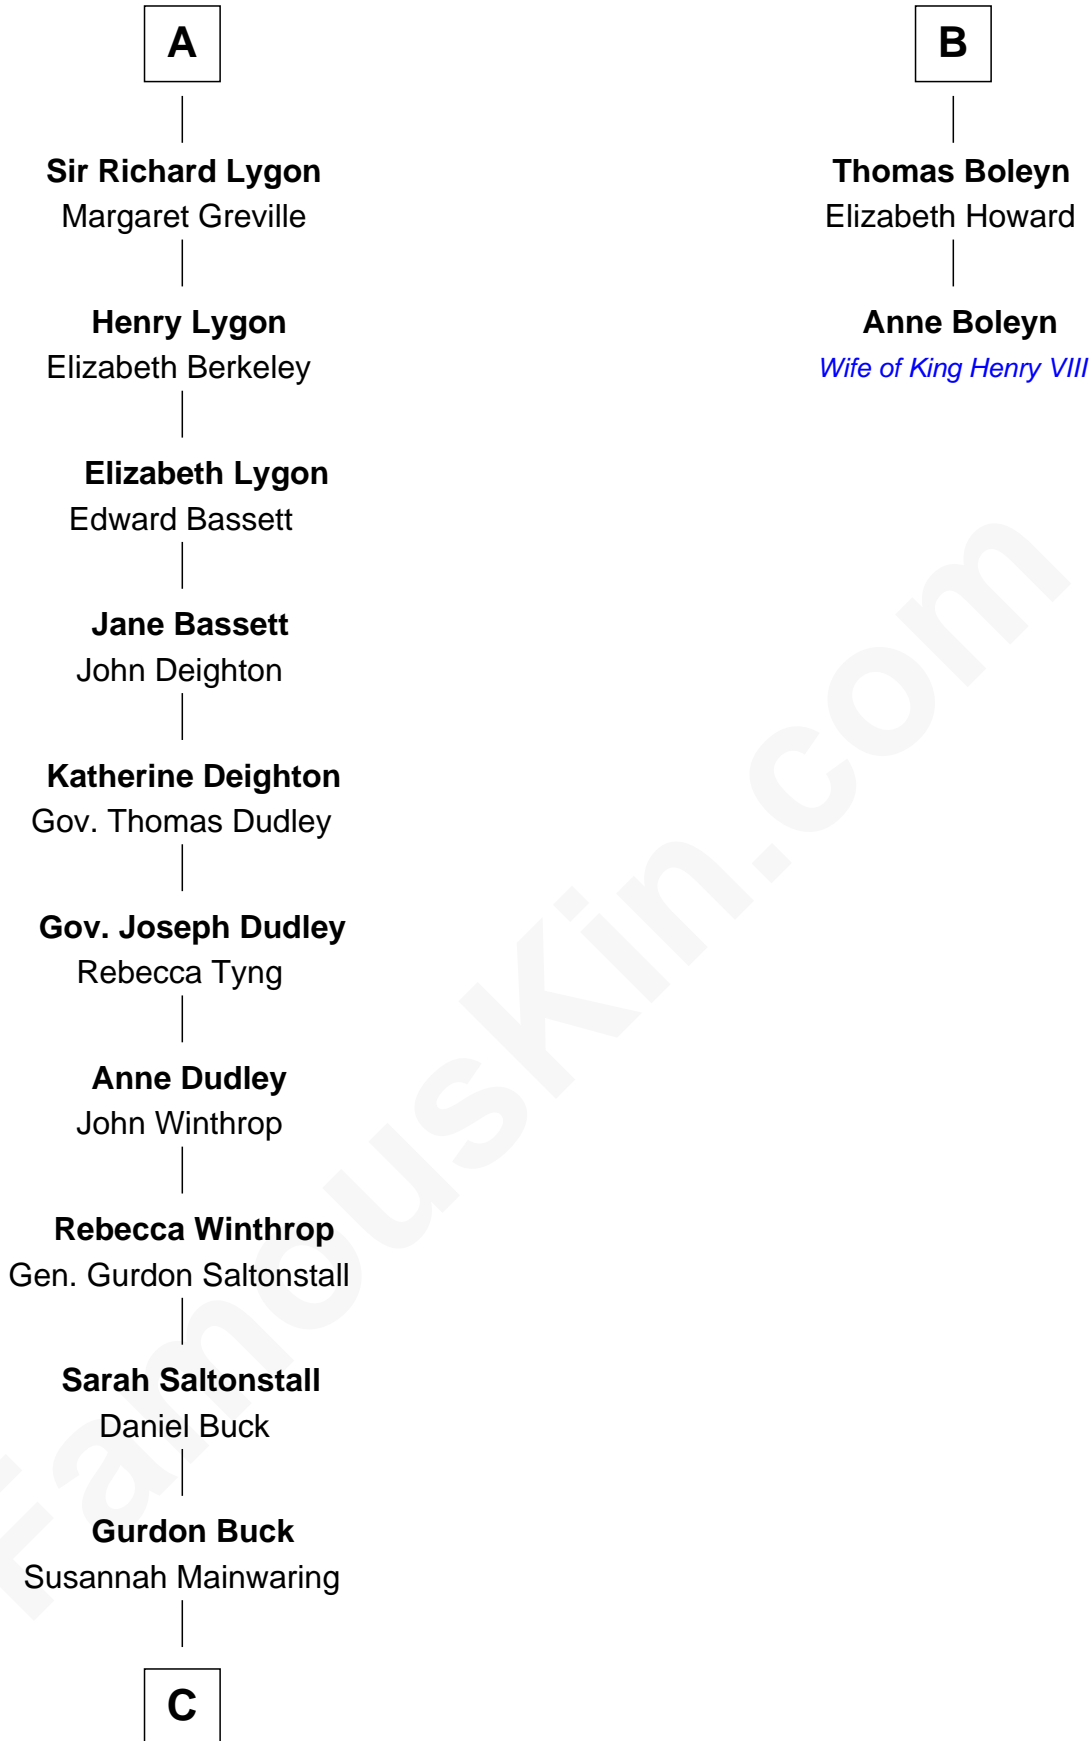

FamousKin.com

Relationship Chart of

Louis Auchincloss

Author

8th cousin 12 times removed of

Anne Boleyn

2nd Wife of King Henry VIII

Sir William de Beauchamp

Isabel Mauduit

Sir Walter de Beauchamp

Alice de Tony

Giles de Beauchamp

Catherine de Bures

John de Beauchamp

Elizabeth - - - - -

Sir William de Beauchamp

Joan Beauchamp

James Butler

Sir Thomas Butler

Anne Hankeford

Margaret Butler

Sir William Boleyn

B

C

—
Elizabeth Buck
John Auchincloss

—
John Winthrop Auchincloss
Joanna Hone Russell

—
Joseph Howland Auchincloss
Priscilla Dixon Stanton

—
Louis Auchincloss
Author

FamousKin.com