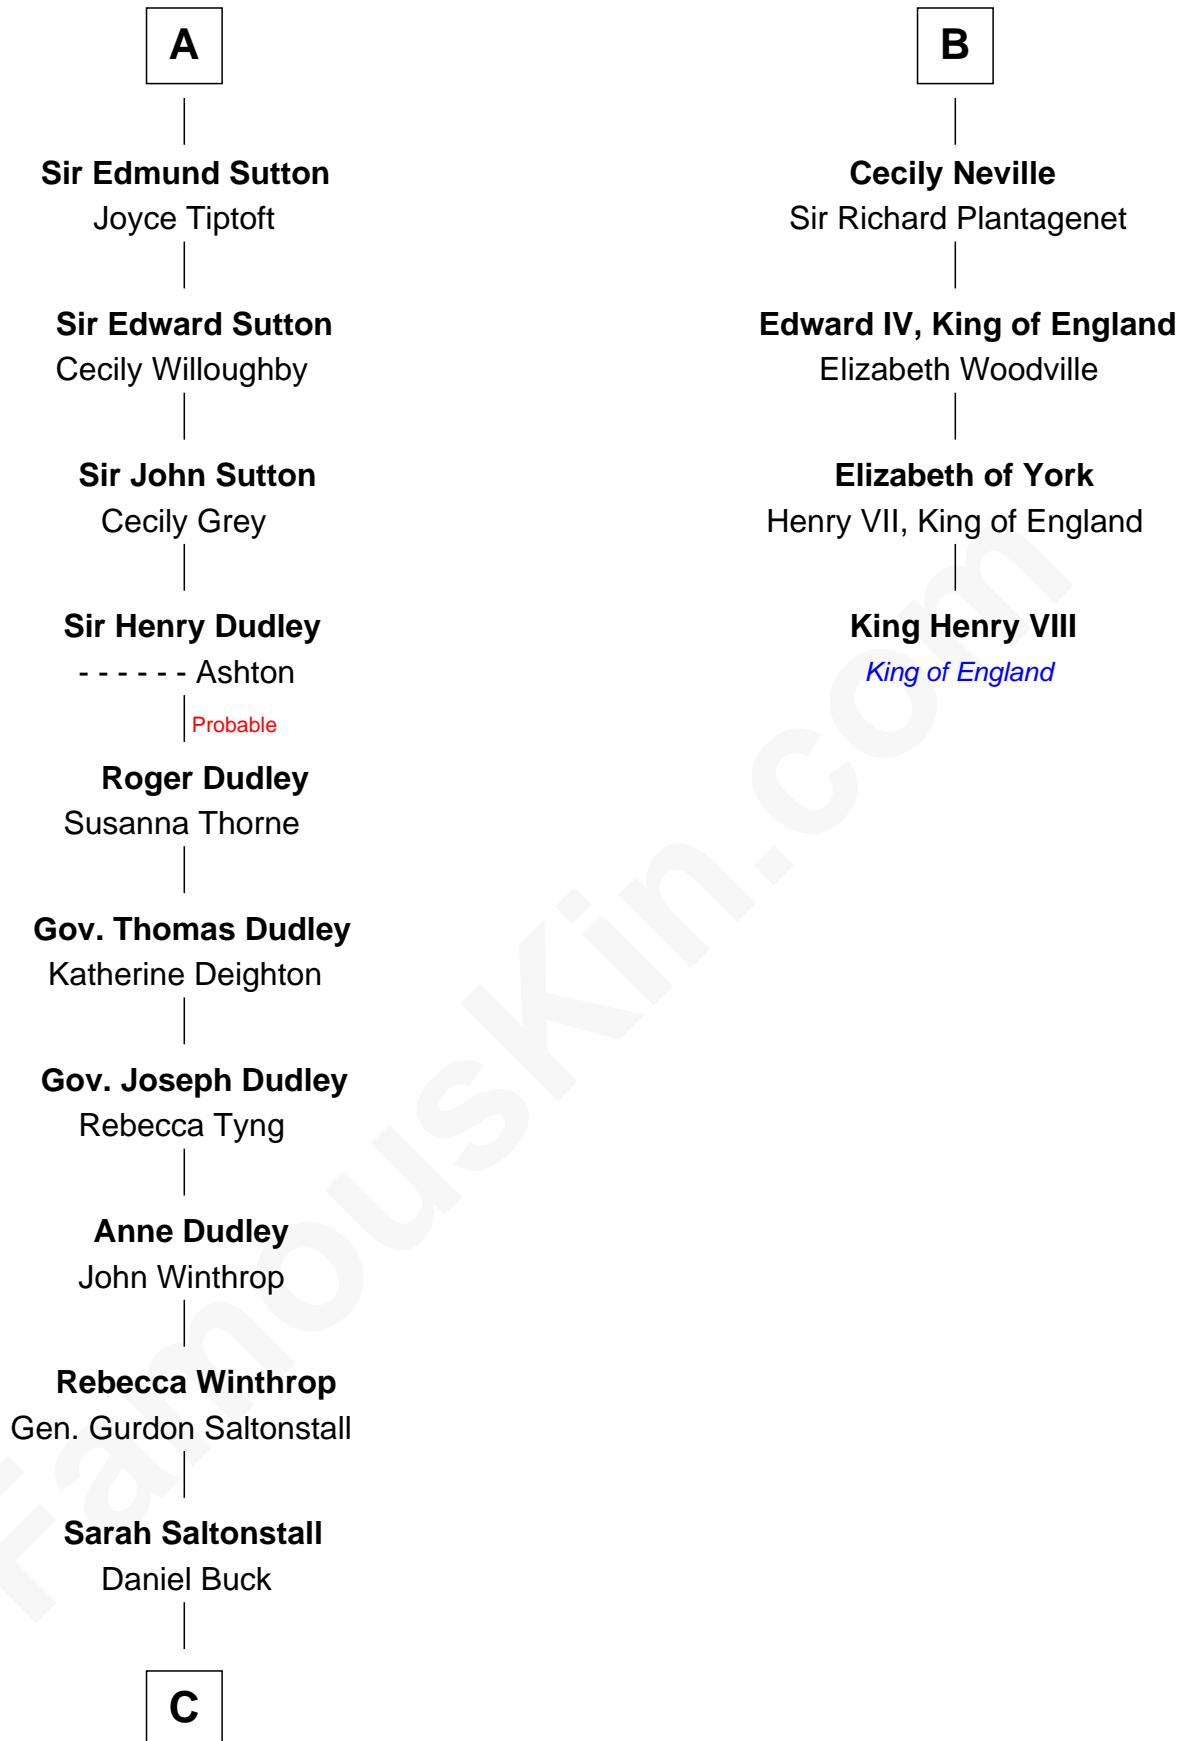

FamousKin.com
Relationship Chart of
Louis Auchincloss
Author

10th cousin 11 times removed of
King Henry VIII
King of England

Sir William Marshal
 Isabel de Clare

C

—
Gurdon Buck

Susannah Mainwaring

—
Elizabeth Buck

John Auchincloss

—
John Winthrop Auchincloss

Joanna Hone Russell

—
Joseph Howland Auchincloss

Priscilla Dixon Stanton

—
Louis Auchincloss

Author

FamousKin.com