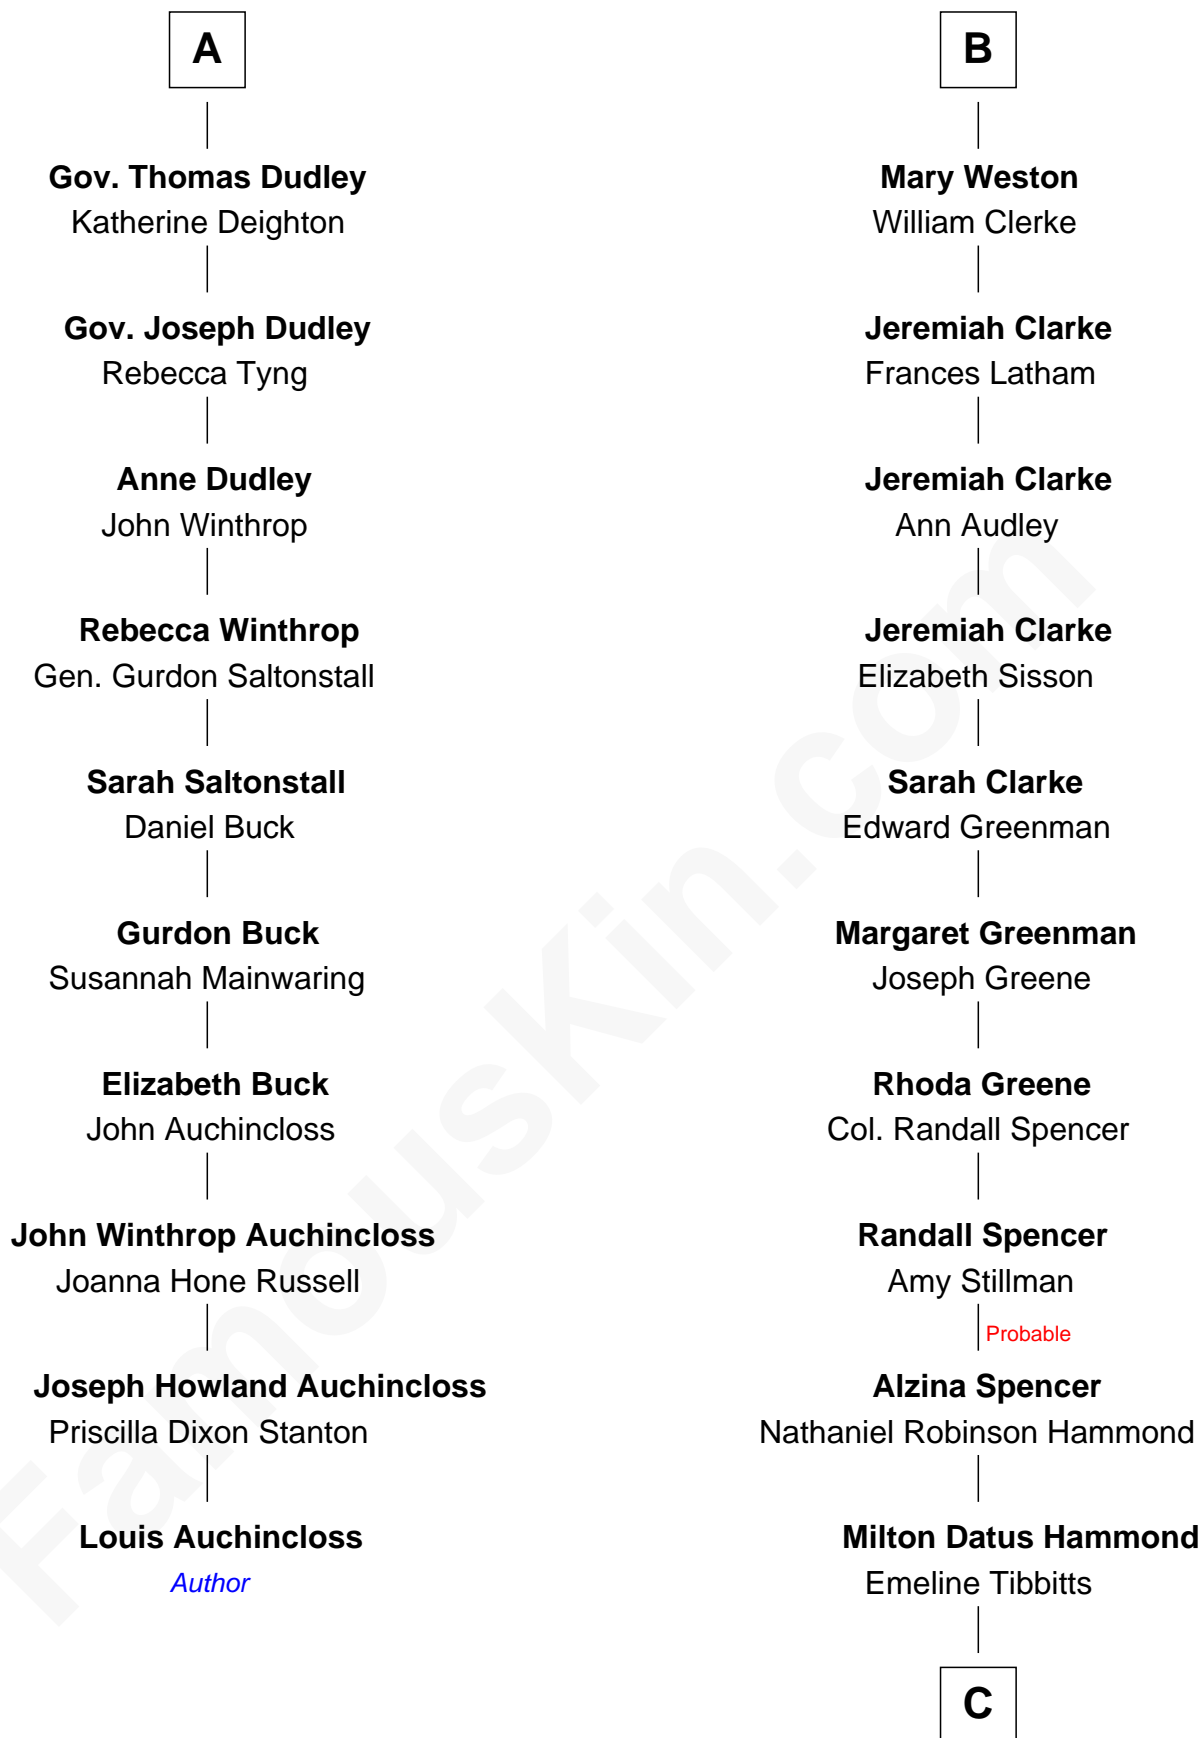

### Louis Auchincloss

Author

16th cousin 5 times removed of

**Amy Adams**

Movie Actress

**Sir Walter Blount**

Sancha de Ayala

**Constance Blount**

Cecily Grey

**Sir Henry Dudley**

----- Ashton

Probable

**Roger Dudley**

Susanna Thorne

**A**

**Sir Thomas Blount**

Margaret de Gresley

**Sanchia Blount**

Edward Langford

**Alice Langford**

John Stradling

**Anne Stradling**

Sir John Danvers

**Anne Danvers**

Thomas Lovett

**Elizabeth Lovett**

Anthony Cave

**Mary Cave**

Sir Jerome Weston

**B**

**C**

—  
**Levi Parley Hammond**