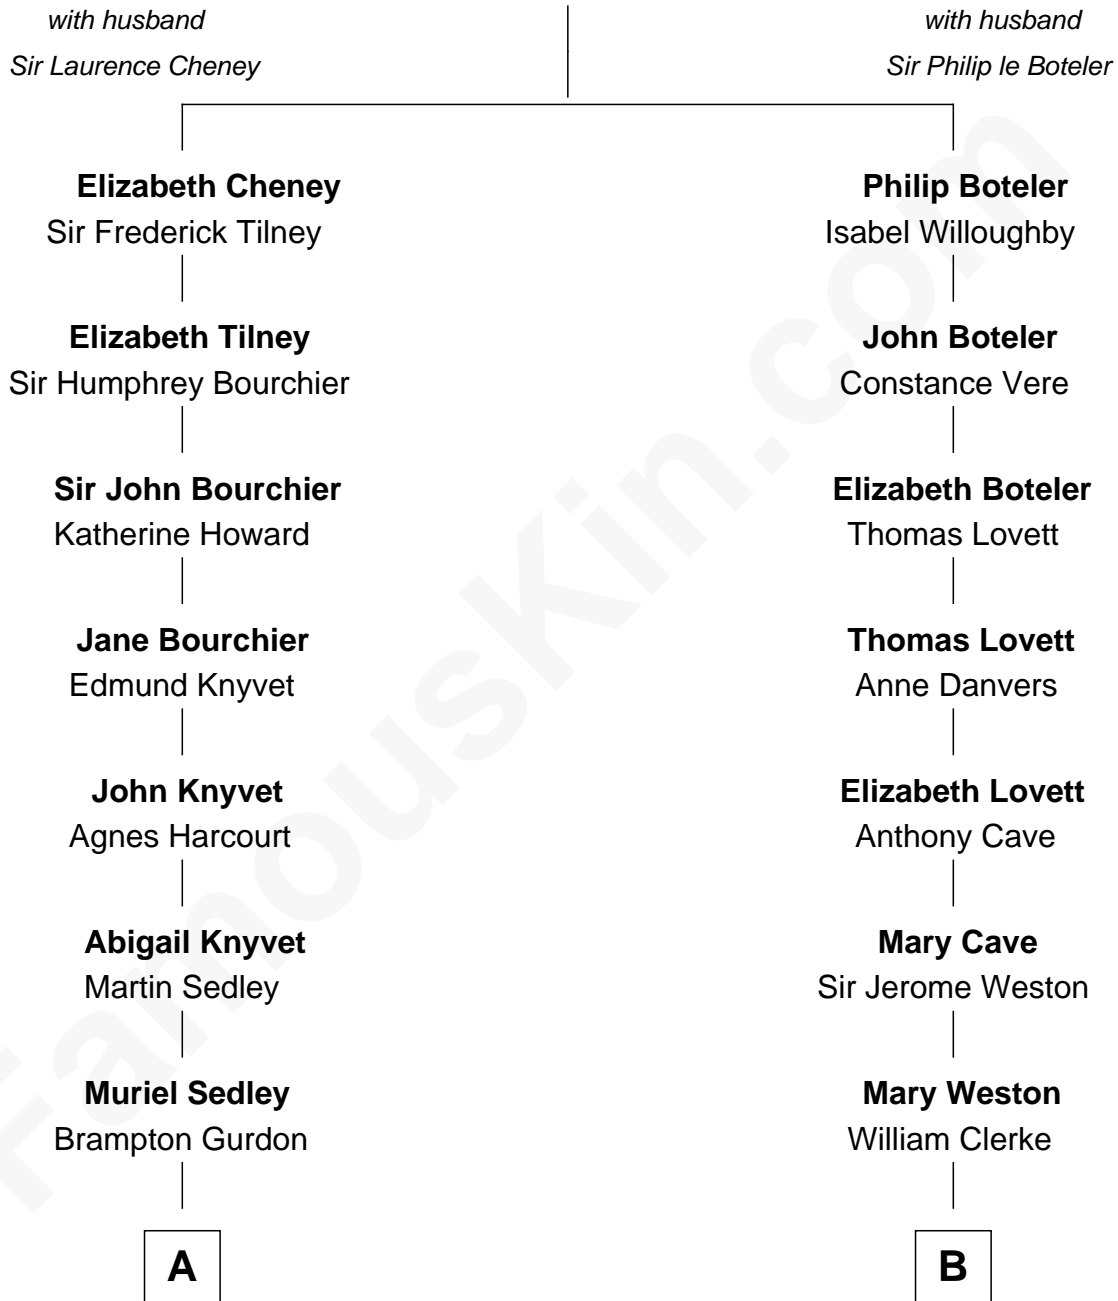

FamousKin.com

Relationship Chart of

Louis Auchincloss

Author

16th cousin 4 times removed of

Amy Adams

Movie Actress

Elizabeth Cokayne