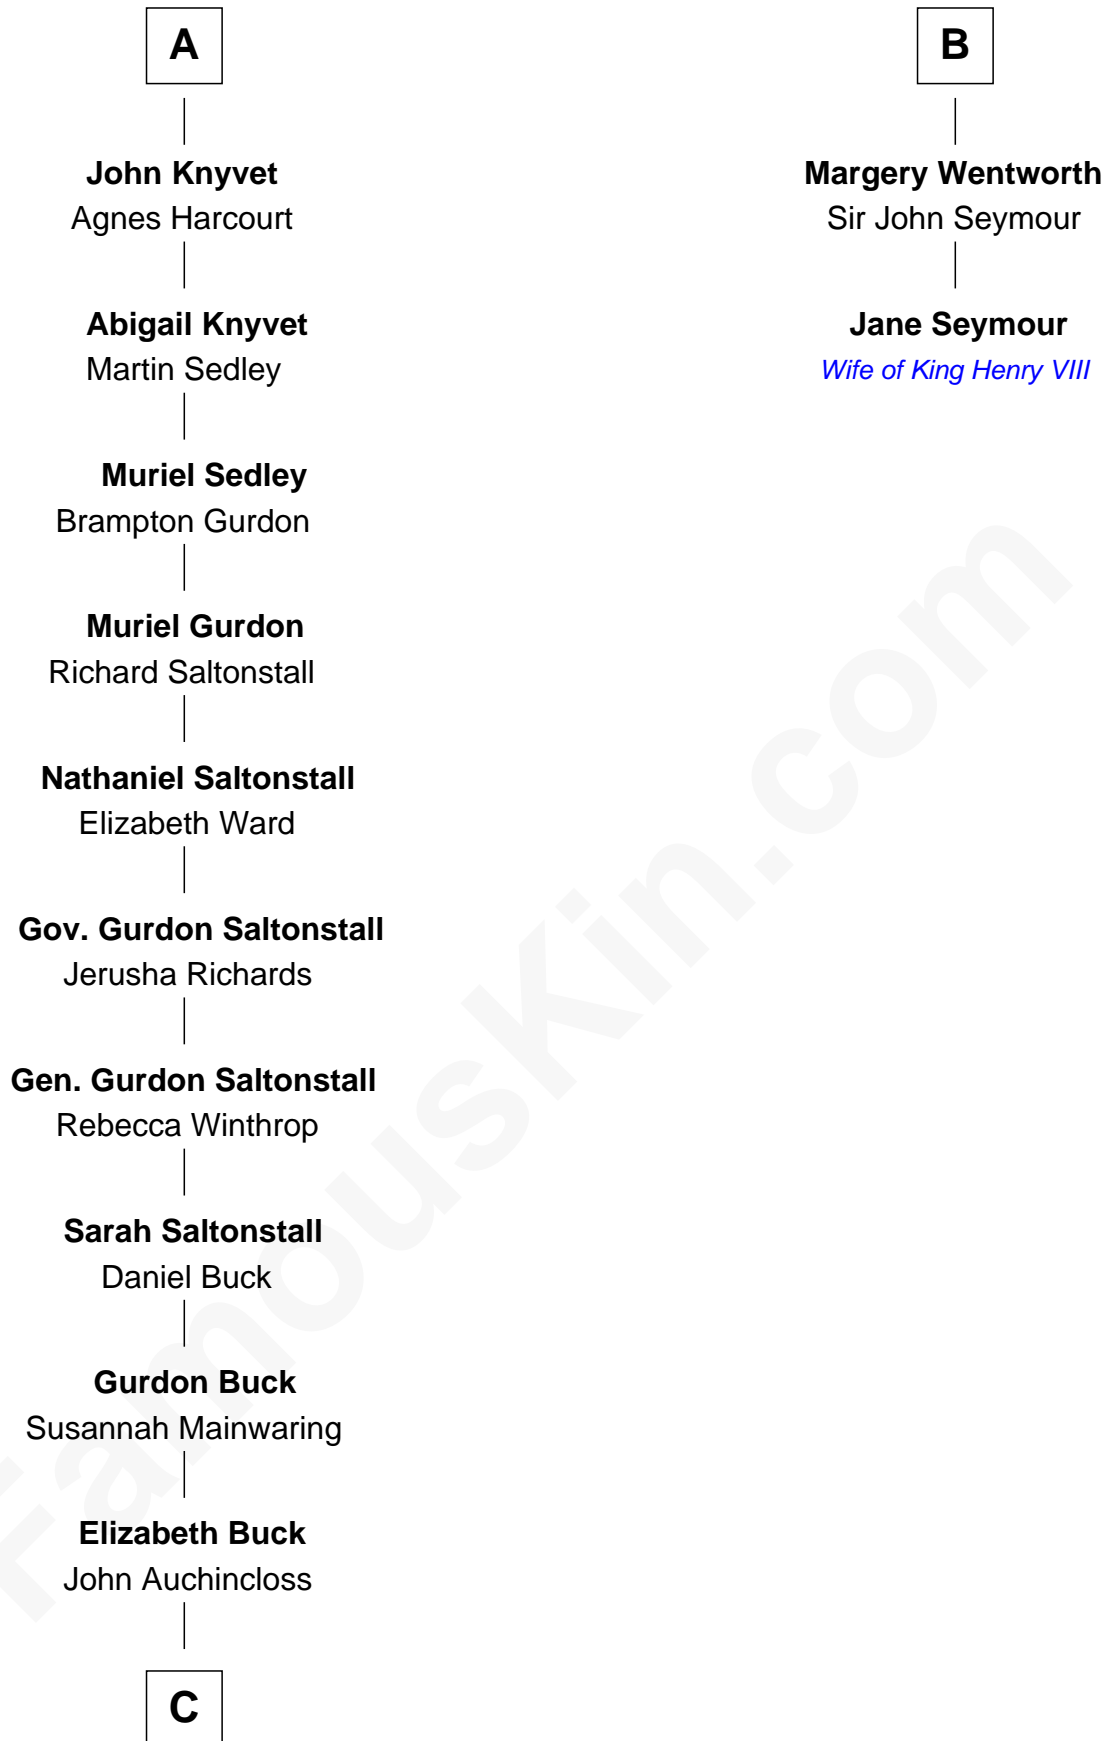

FamousKin.com

Relationship Chart of

Louis Auchincloss

Author

8th cousin 11 times removed of

Jane Seymour

3rd Wife of King Henry VIII

C

—
John Winthrop Auchincloss

Joanna Hone Russell

—
Joseph Howland Auchincloss

Priscilla Dixon Stanton

—
Louis Auchincloss

Author

FamousKin.com