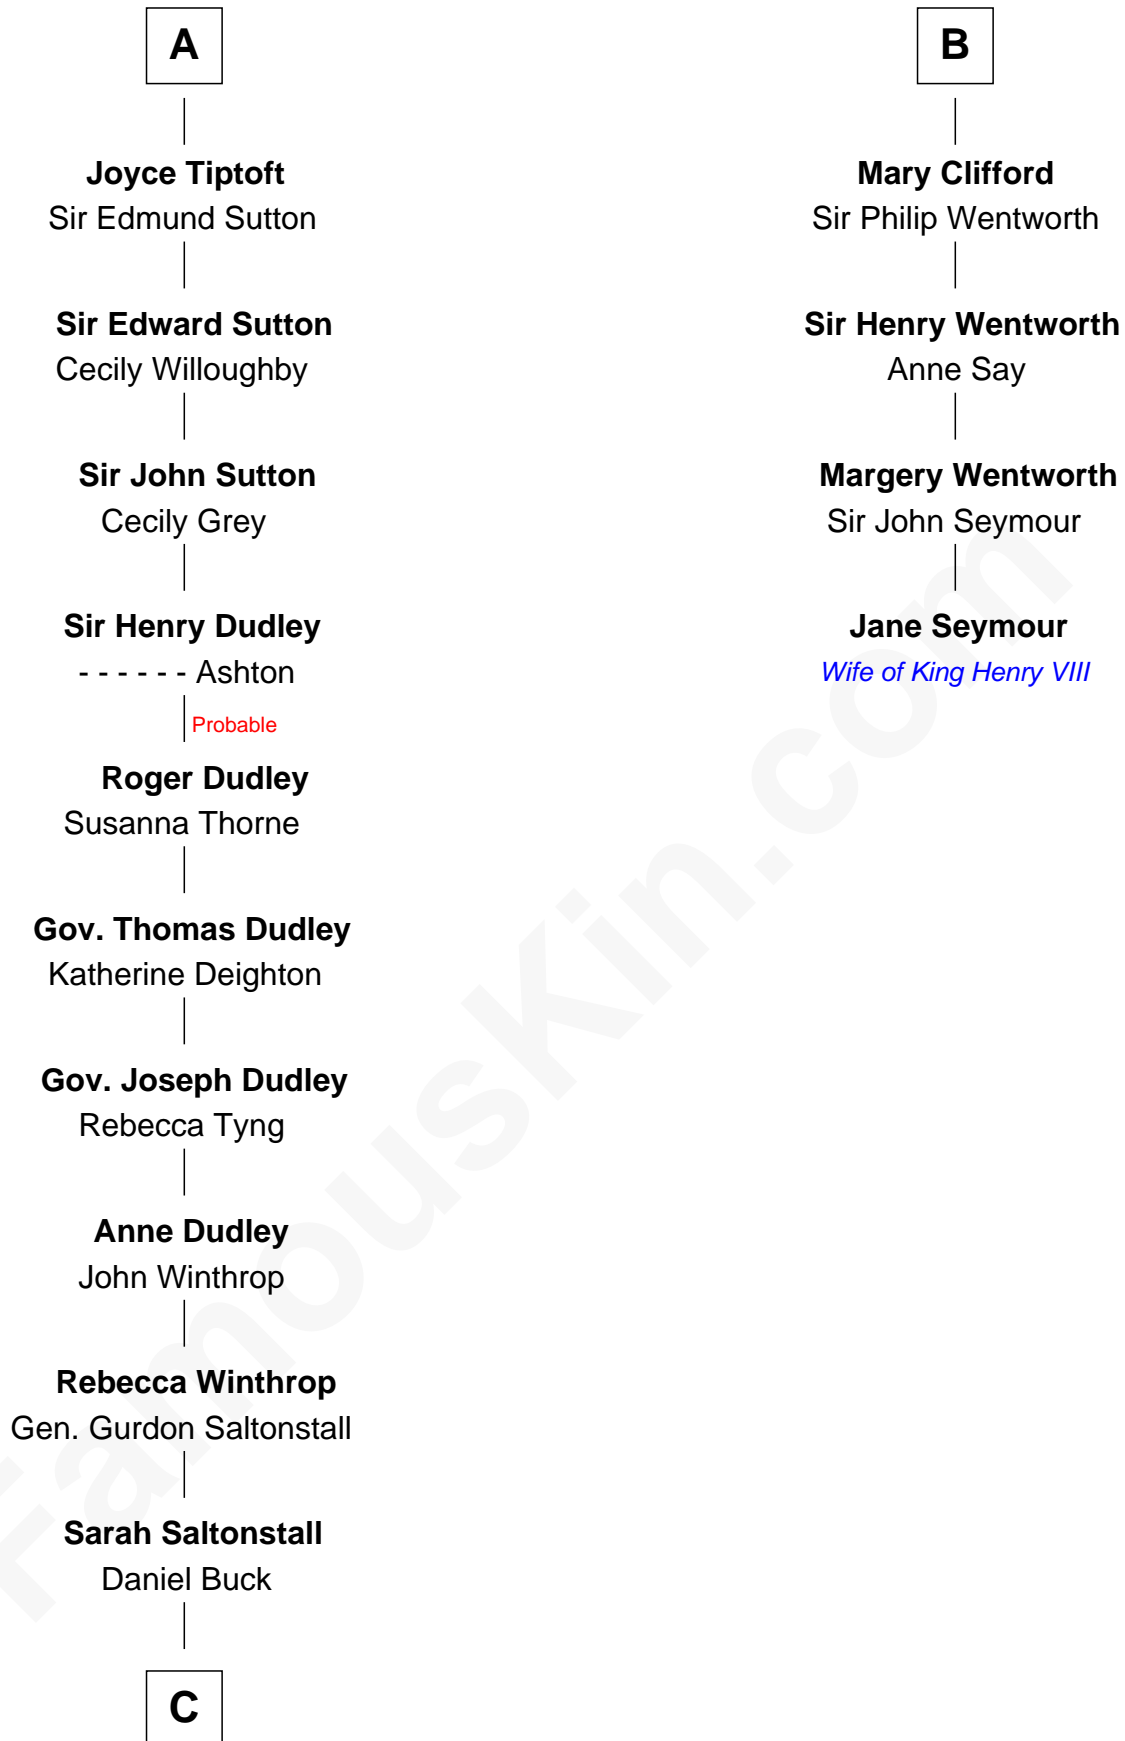

**FamousKin.com**  
**Relationship Chart of**  
**Louis Auchincloss**  
*Author*

10th cousin 11 times removed of  
**Jane Seymour**  
*3rd Wife of King Henry VIII*

**Henry II, Duke of Brabant**  
 Marie of Hohenstaufen

**C**

**Gurdon Buck**  
Susannah Mainwaring

**Elizabeth Buck**  
John Auchincloss

**John Winthrop Auchincloss**  
Joanna Hone Russell

**Joseph Howland Auchincloss**  
Priscilla Dixon Stanton

**Louis Auchincloss**  
*Author*