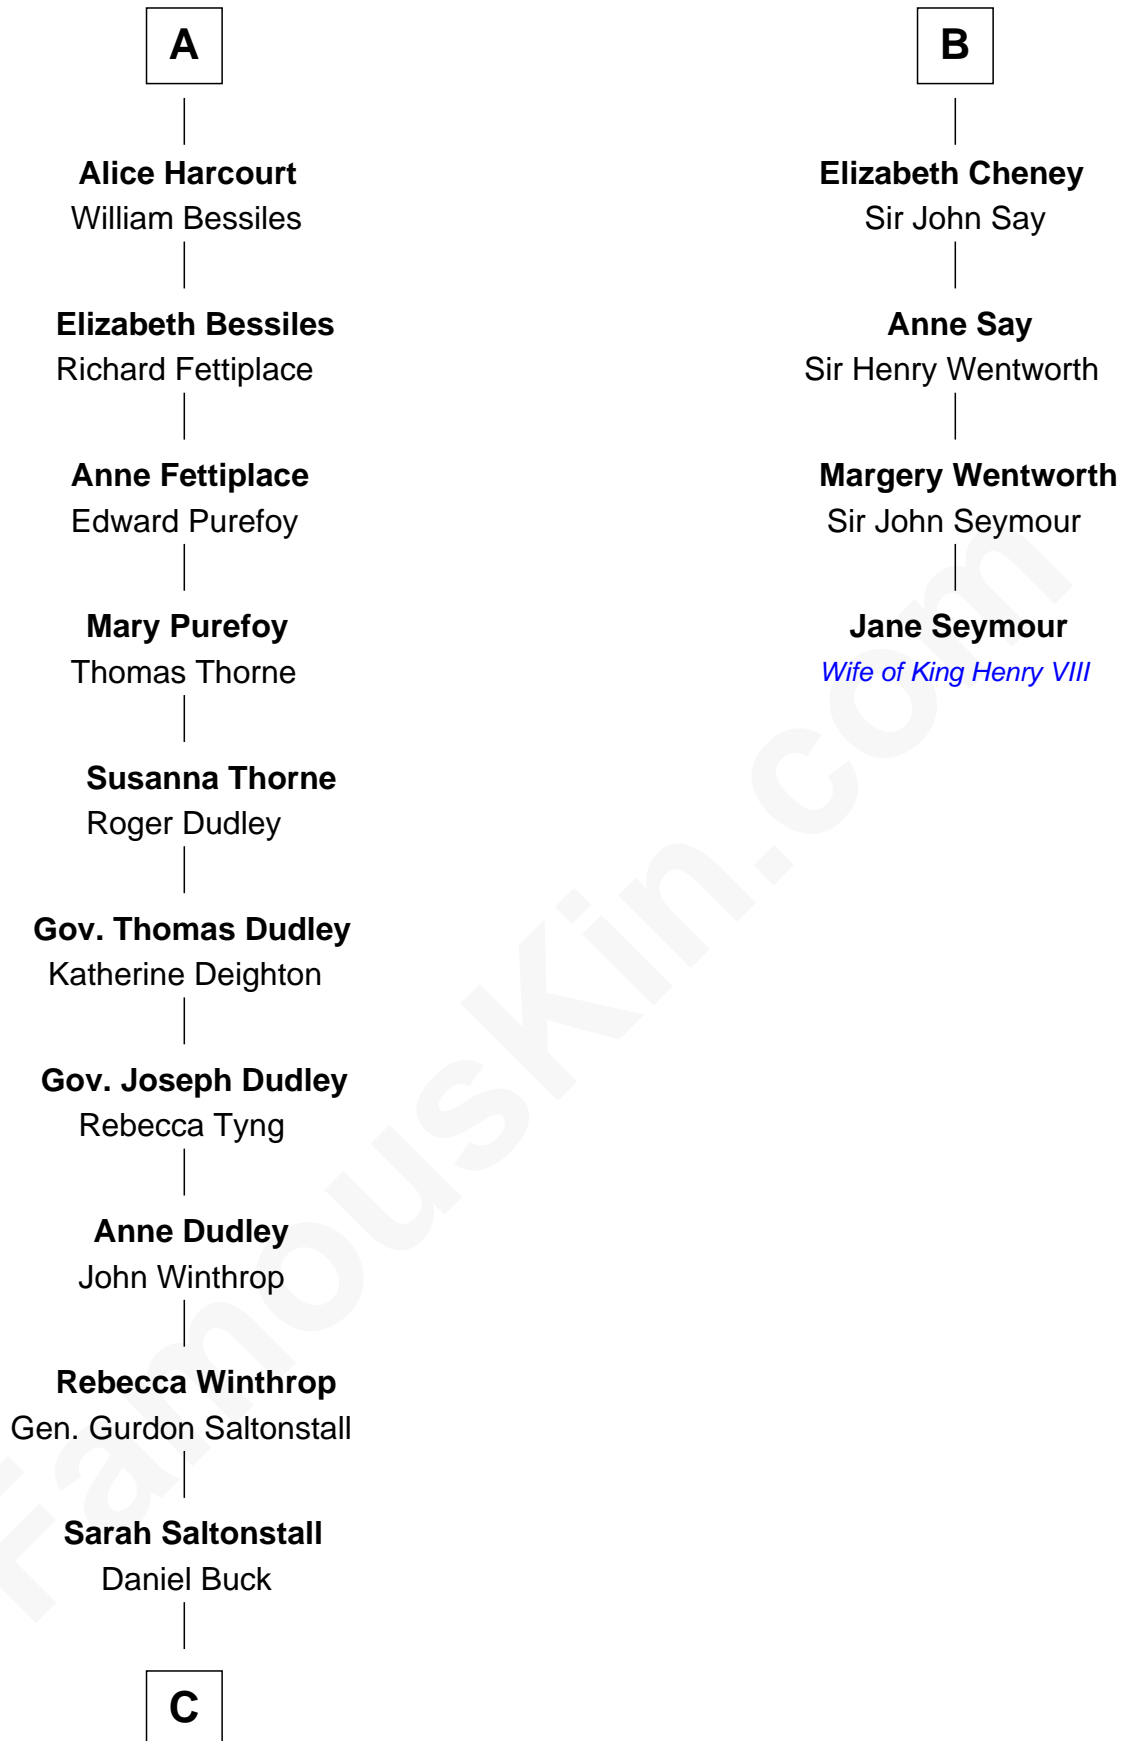

FamousKin.com

Relationship Chart of

Louis Auchincloss

Author

10th cousin 11 times removed of

Jane Seymour

3rd Wife of King Henry VIII

Sir William de Hastings

Margaret le Bigod

Hillary de Hastings

Sir William de Harcourt

Sir Richard de Harcourt

Margaret Beke

Sir John de Harcourt

Eleanor la Zouche

Sir William de Harcourt

Joan de Grey

Sir Thomas Harcourt

Maud Grey

Sir Thomas Harcourt

Jane Fraunceys

Sir Richard Harcourt

Edith St. Clair

A

Sir Reynold de Grey

Eleanor le Strange

Ida Grey

John Cokayne

Elizabeth Cokayne

Sir Laurence Cheney

B

C