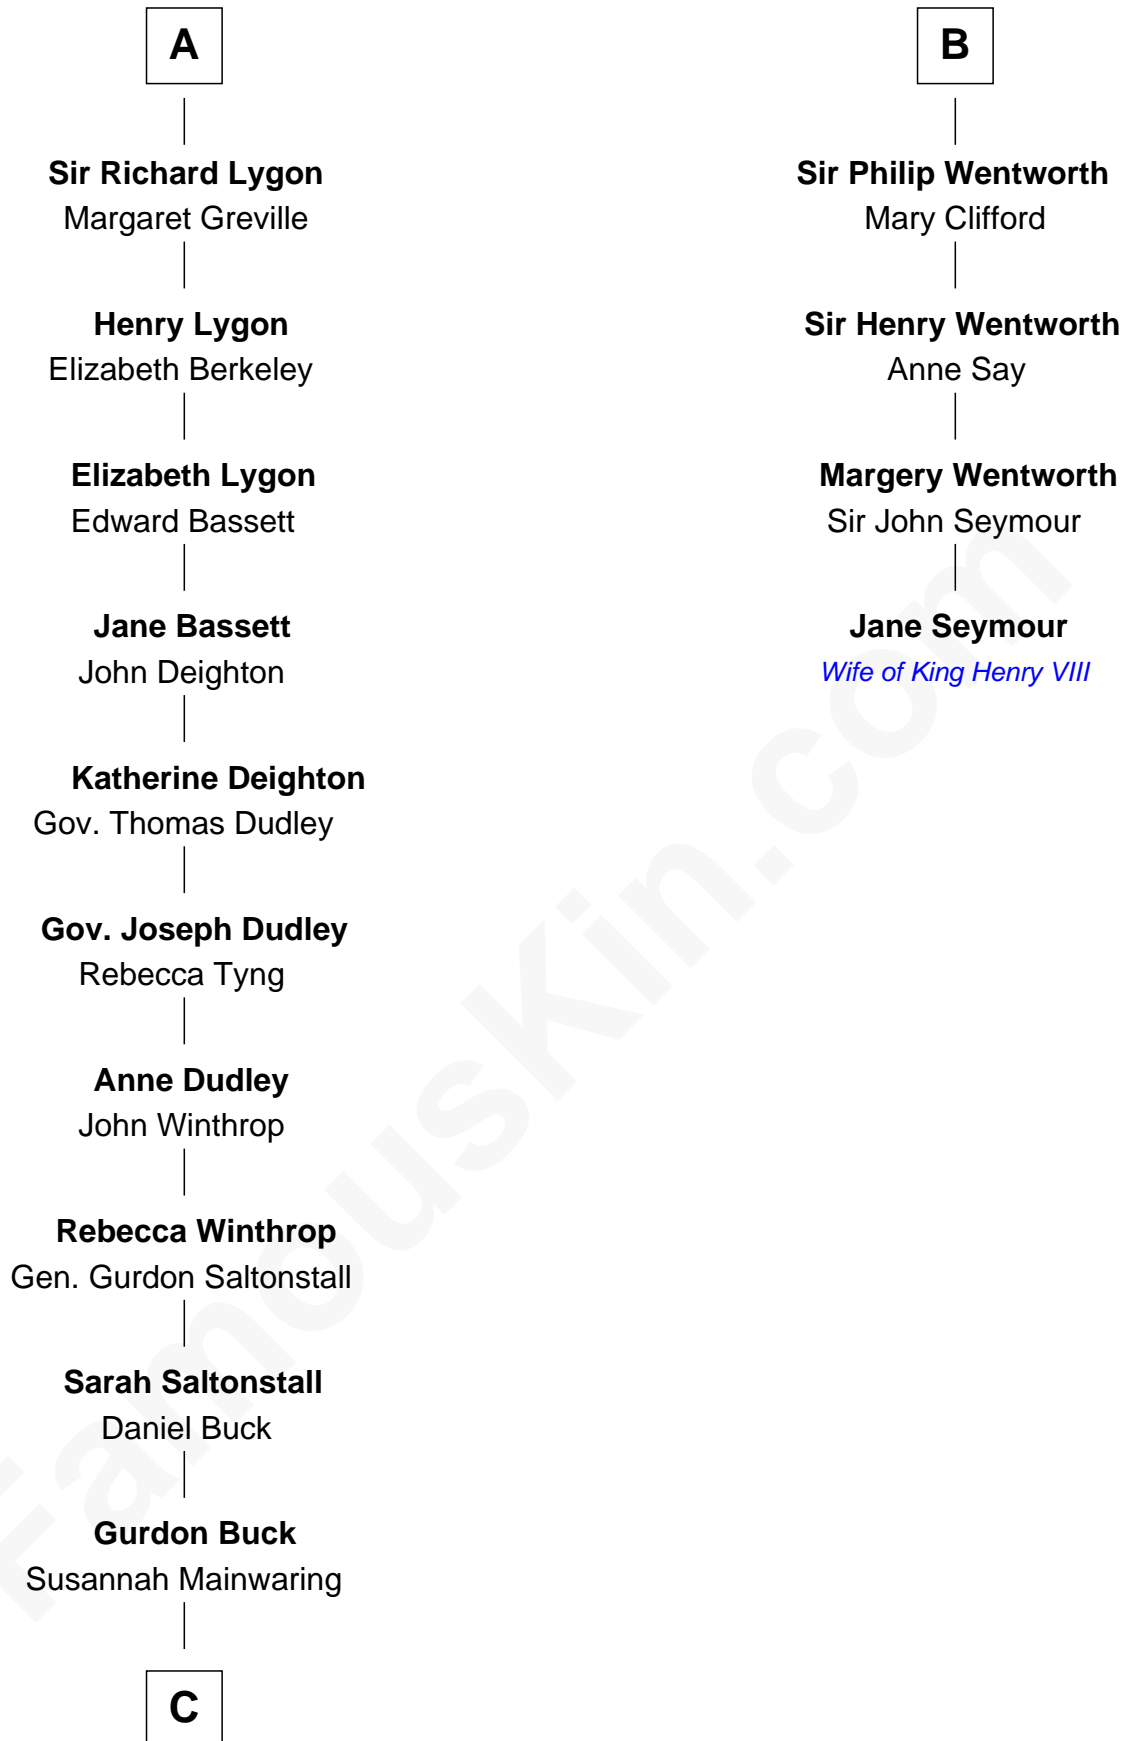

FamousKin.com
Relationship Chart of
Louis Auchincloss

Author

10th cousin 10 times removed of

Jane Seymour

3rd Wife of King Henry VIII

Sir William de Beauchamp

Isabel Mauduit

Sir Walter de Beauchamp

Alice de Tony

Giles de Beauchamp

Catherine de Bures

John de Beauchamp

Elizabeth - - - - -

Sir William de Beauchamp

Catherine de Ufflete

John de Beauchamp

Isabella de Beauchamp

Sir Hugh le Despencer

Sir Philip le Despencer

Margaret de Goushill

Sir Philip le Despencer

Joan de Cobham

Sir Philip le Despencer

Elizabeth - - - - -

Sir Philip le Despencer

Elizabeth de Tibetot

Margery Despencer

Sir Roger Wentworth

B

C

Elizabeth Buck
John Auchincloss

John Winthrop Auchincloss
Joanna Hone Russell