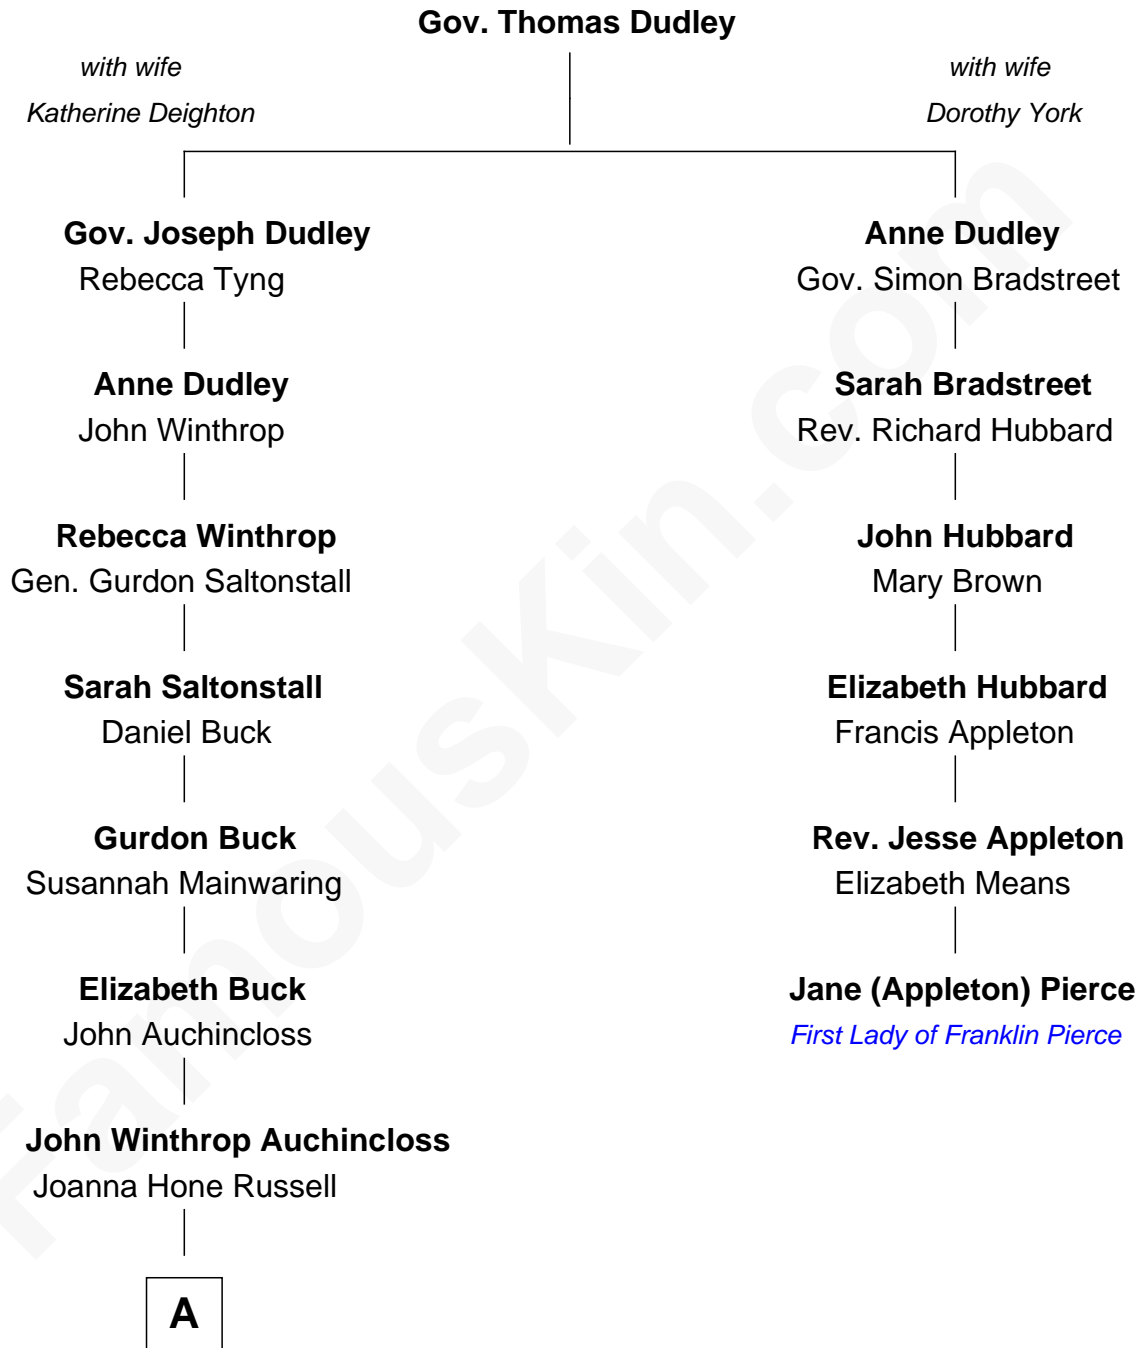

FamousKin.com
Relationship Chart of
Louis Auchincloss
Author

5th cousin 3 times removed of

Jane (Appleton) Pierce
First Lady of President Franklin Pierce

A

Joseph Howland Auchincloss

Priscilla Dixon Stanton

Louis Auchincloss

Author

FamousKin.com