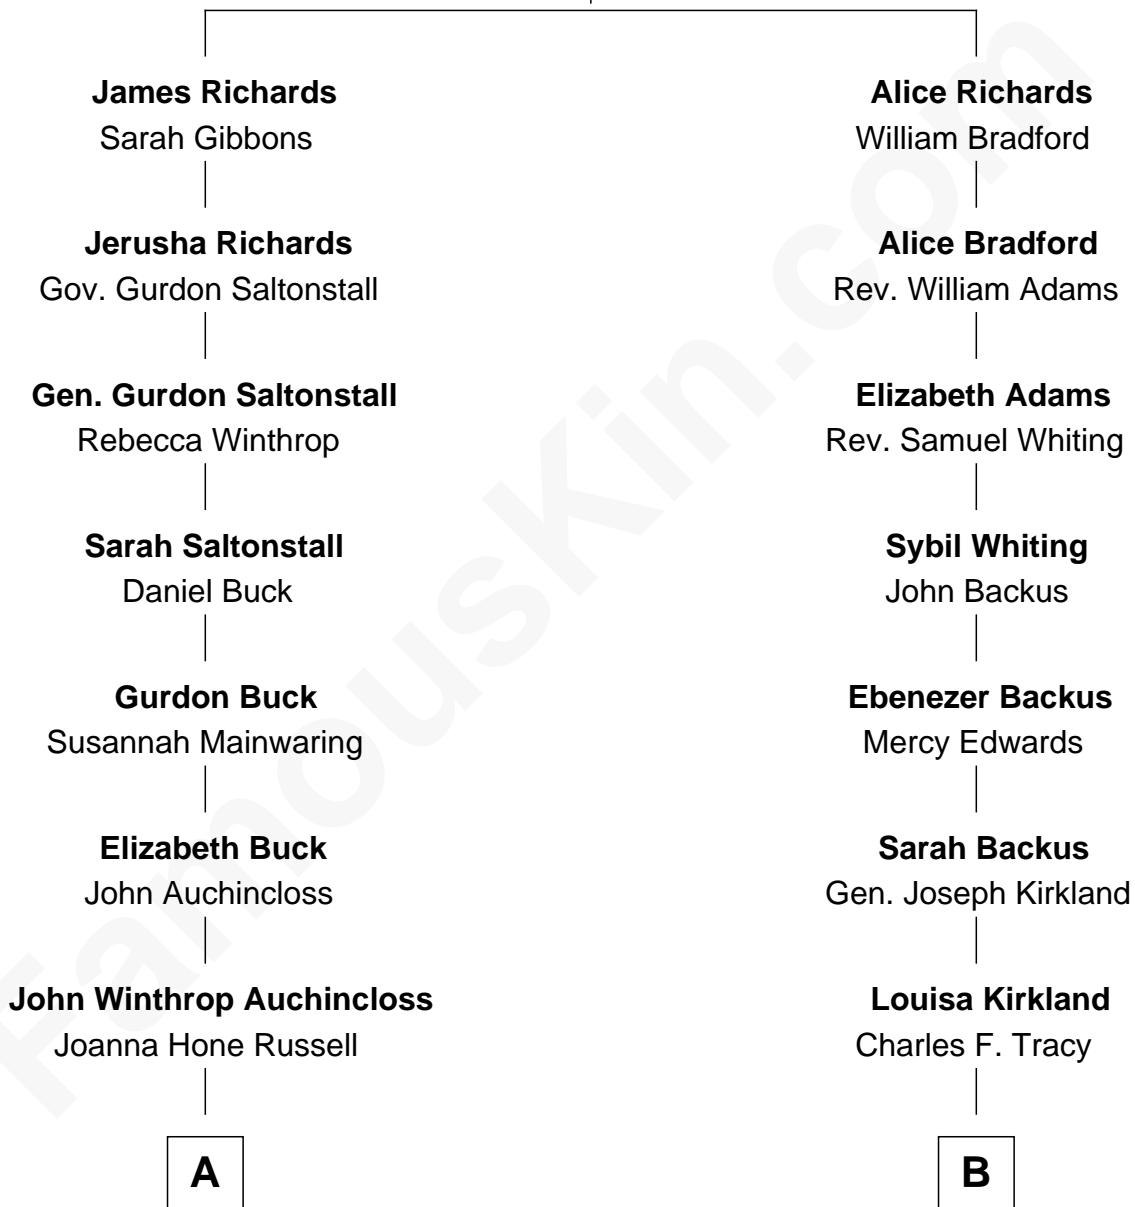

# FamousKin.com Relationship Chart of

**Louis Auchincloss**

*Author*

8th cousin 1 time removed of

**Henry Sturgis Morgan**

*Co-Founder of Morgan Stanley*

**Thomas Richards**

Welthian - - - - -

**A**

**Joseph Howland Auchincloss**

Priscilla Dixon Stanton

**Louis Auchincloss**

*Author*

**B**

**Frances Louisa Tracy**

John Pierpont Morgan

**John Pierpont Morgan**

Jane Norton Grew

**Henry Sturgis Morgan**

*Co-Founder of Morgan Stanley*

FamousKin.com