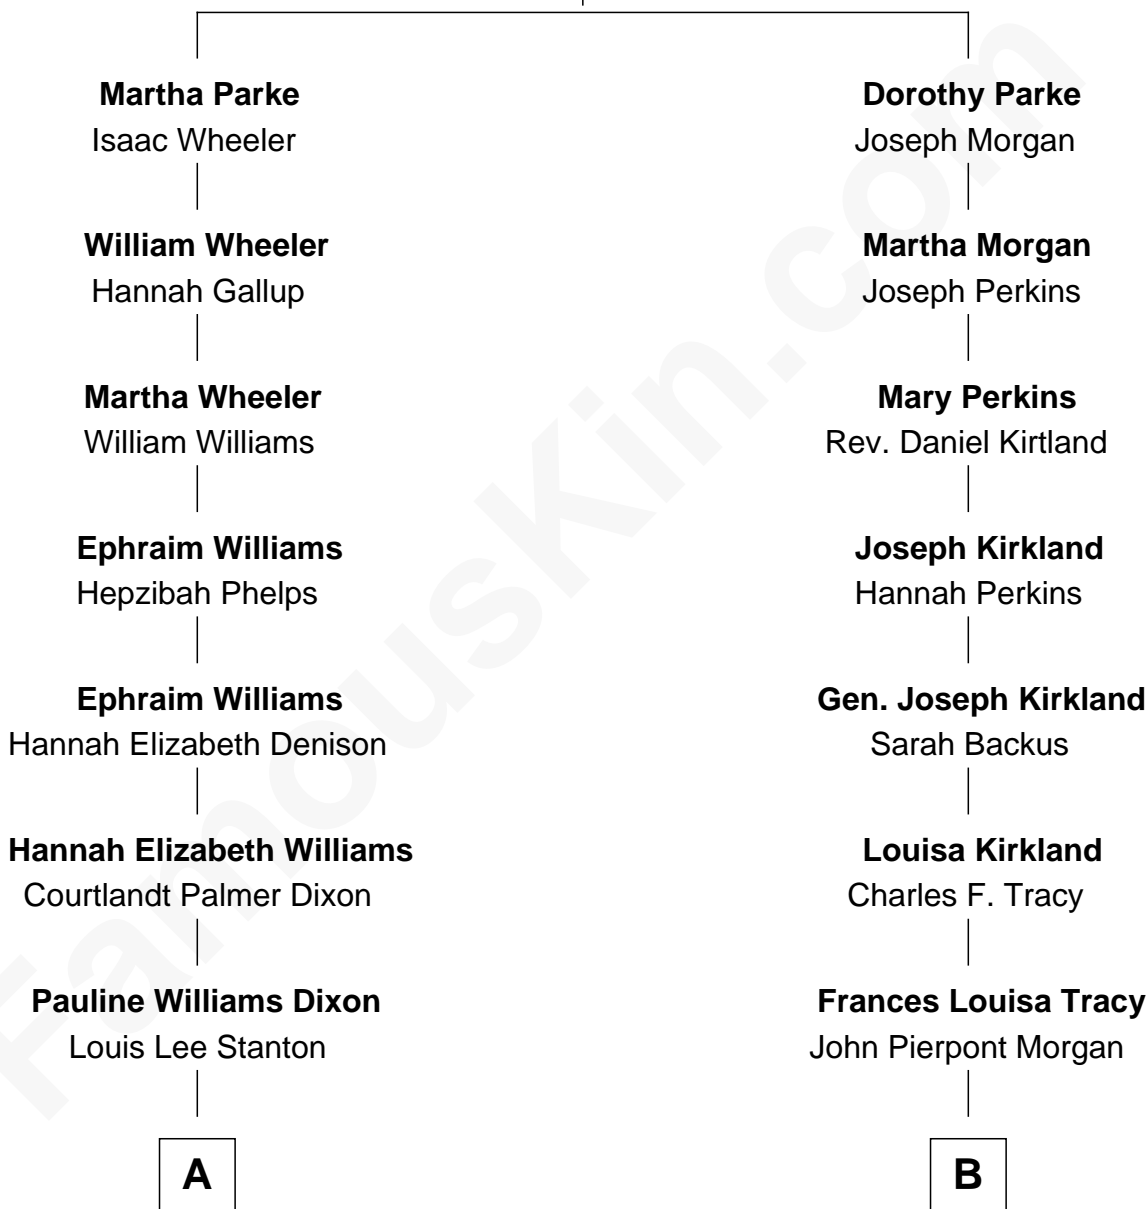

**FamousKin.com**  
**Relationship Chart of**  
**Louis Auchincloss**

*Author*

**8th cousin of**

**Henry Sturgis Morgan**  
*Co-Founder of Morgan Stanley*

**Thomas Parke**  
 Dorothy Thompson

FamousKin.com