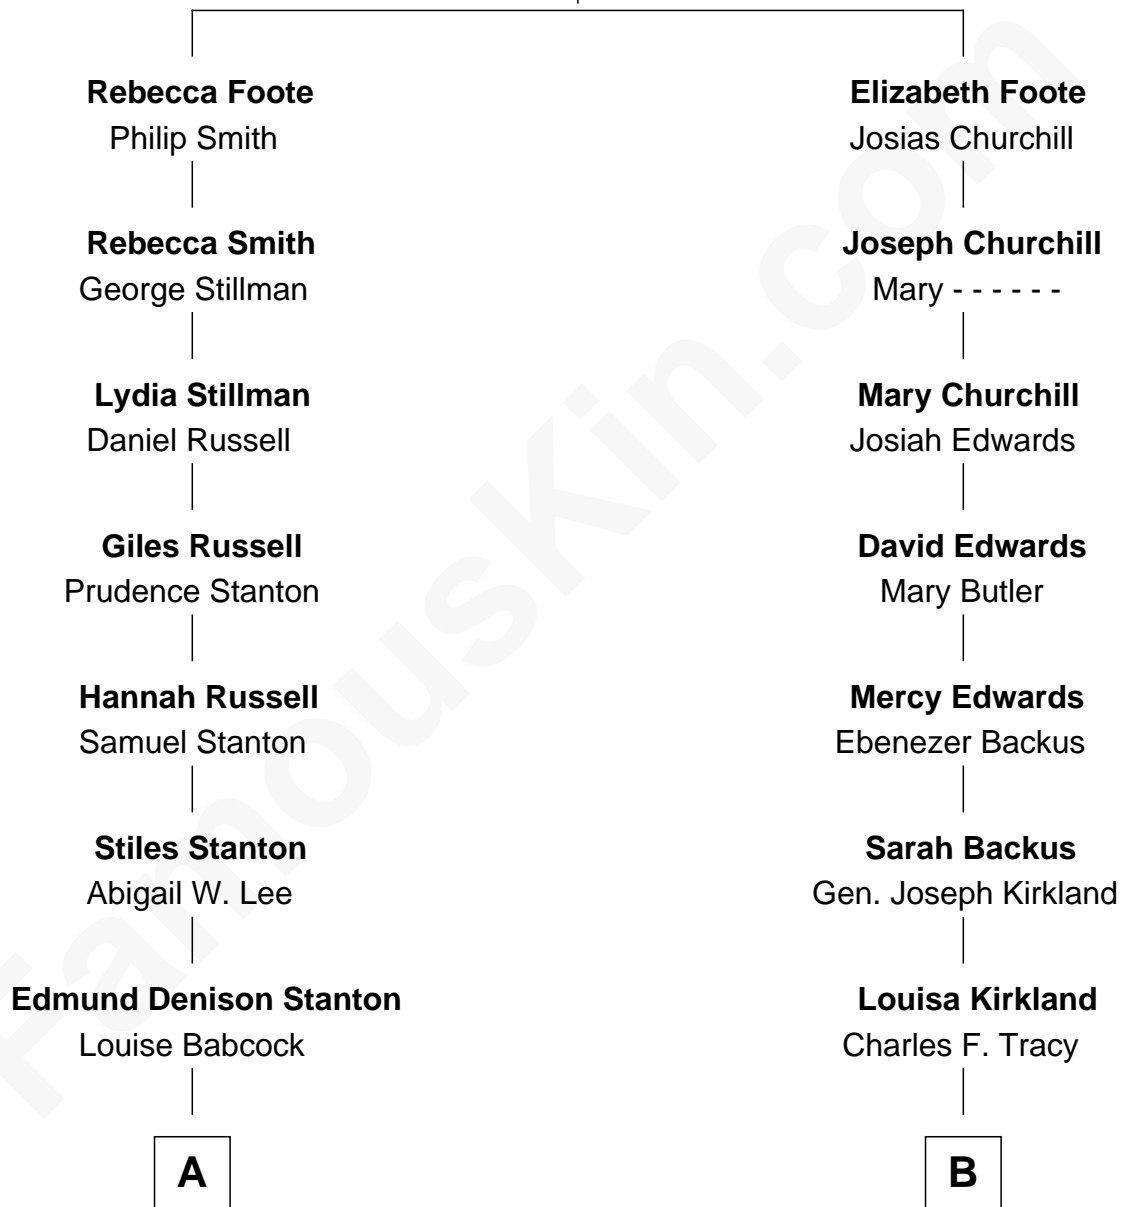

## Relationship Chart of

### Louis Auchincloss

Author

8th cousin 1 time removed of

**J.P. Morgan, Jr.**

American Banker and Philanthropist

**Nathaniel Foote**  
Elizabeth Deming

FamousKin.com