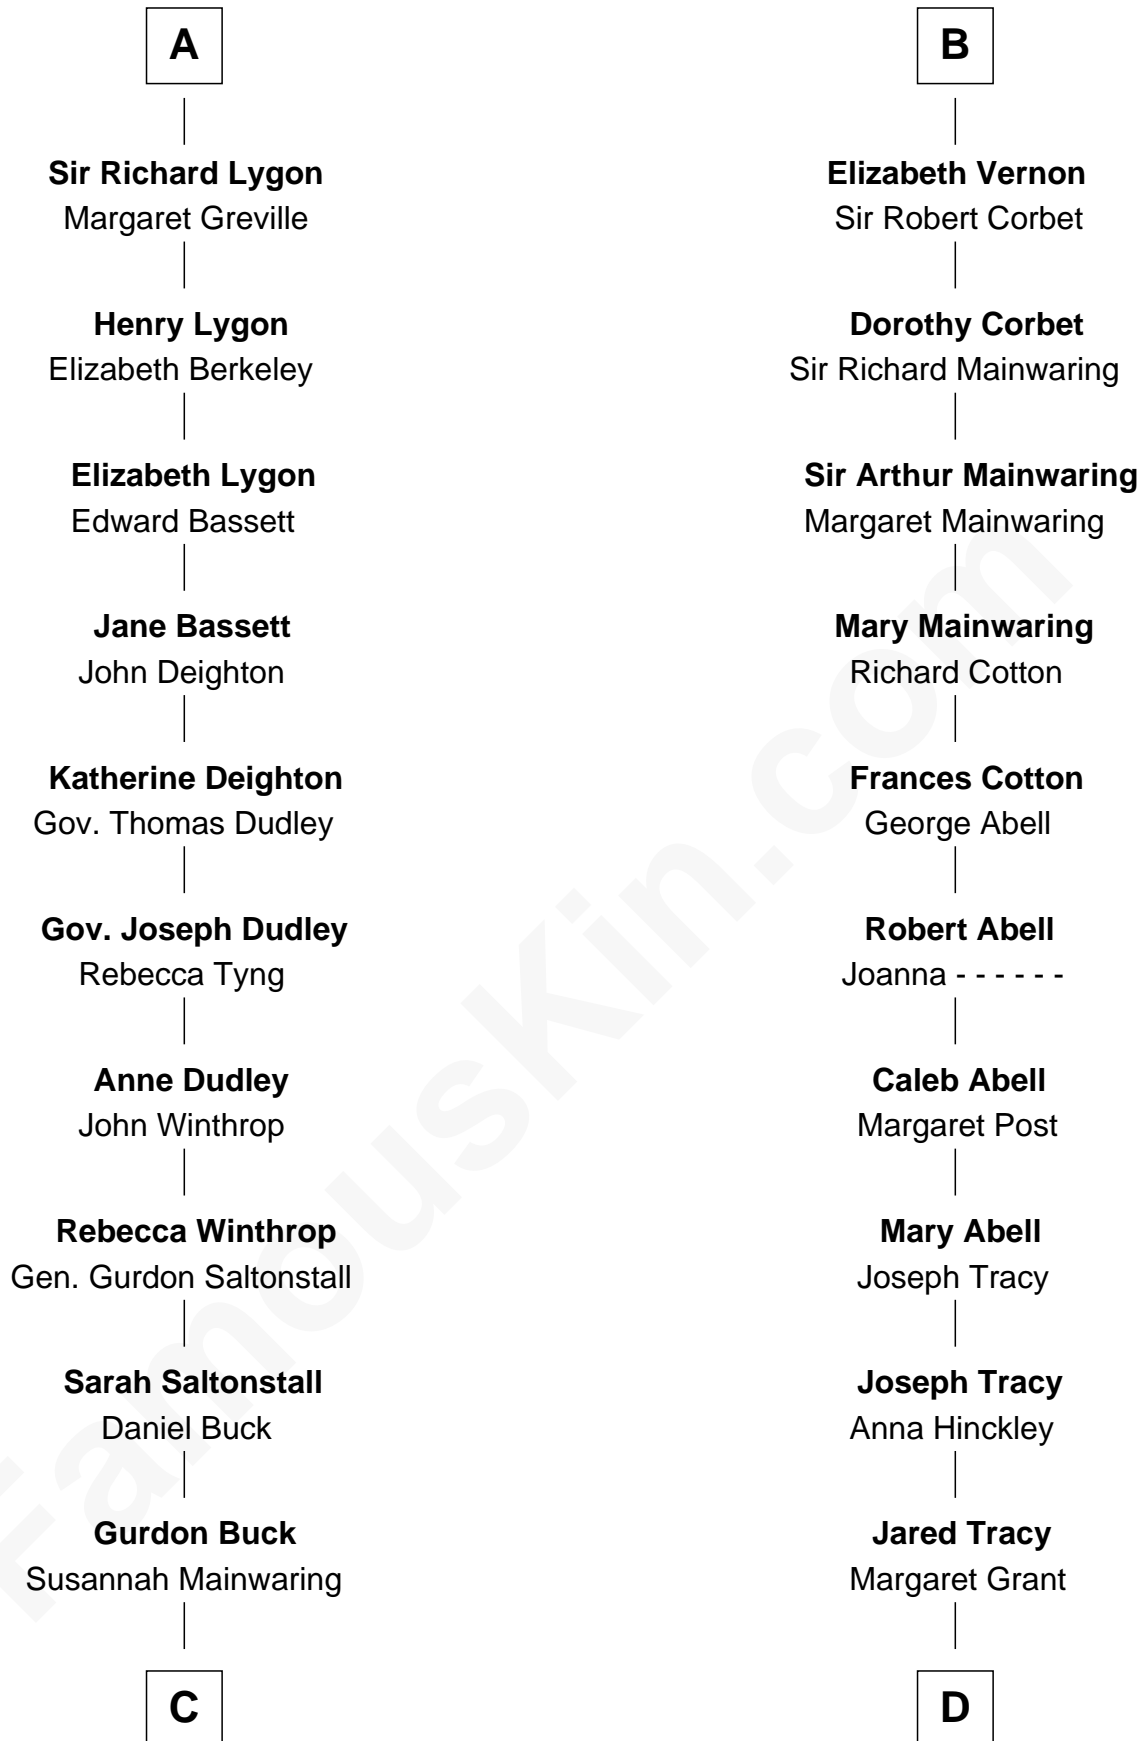

FamousKin.com
Relationship Chart of
Louis Auchincloss

Author

20th cousin of

J.P. Morgan, Jr.

American Banker and Philanthropist

C

Elizabeth Buck
John Auchincloss

John Winthrop Auchincloss
Joanna Hone Russell

Joseph Howland Auchincloss
Priscilla Dixon Stanton

Louis Auchincloss
Author

D

William Gedney Tracy
Rachel Huntington

Charles F. Tracy
Louisa Kirkland

Frances Louisa Tracy
John Pierpont Morgan

J.P. Morgan, Jr.
American Banker and Philanthropist