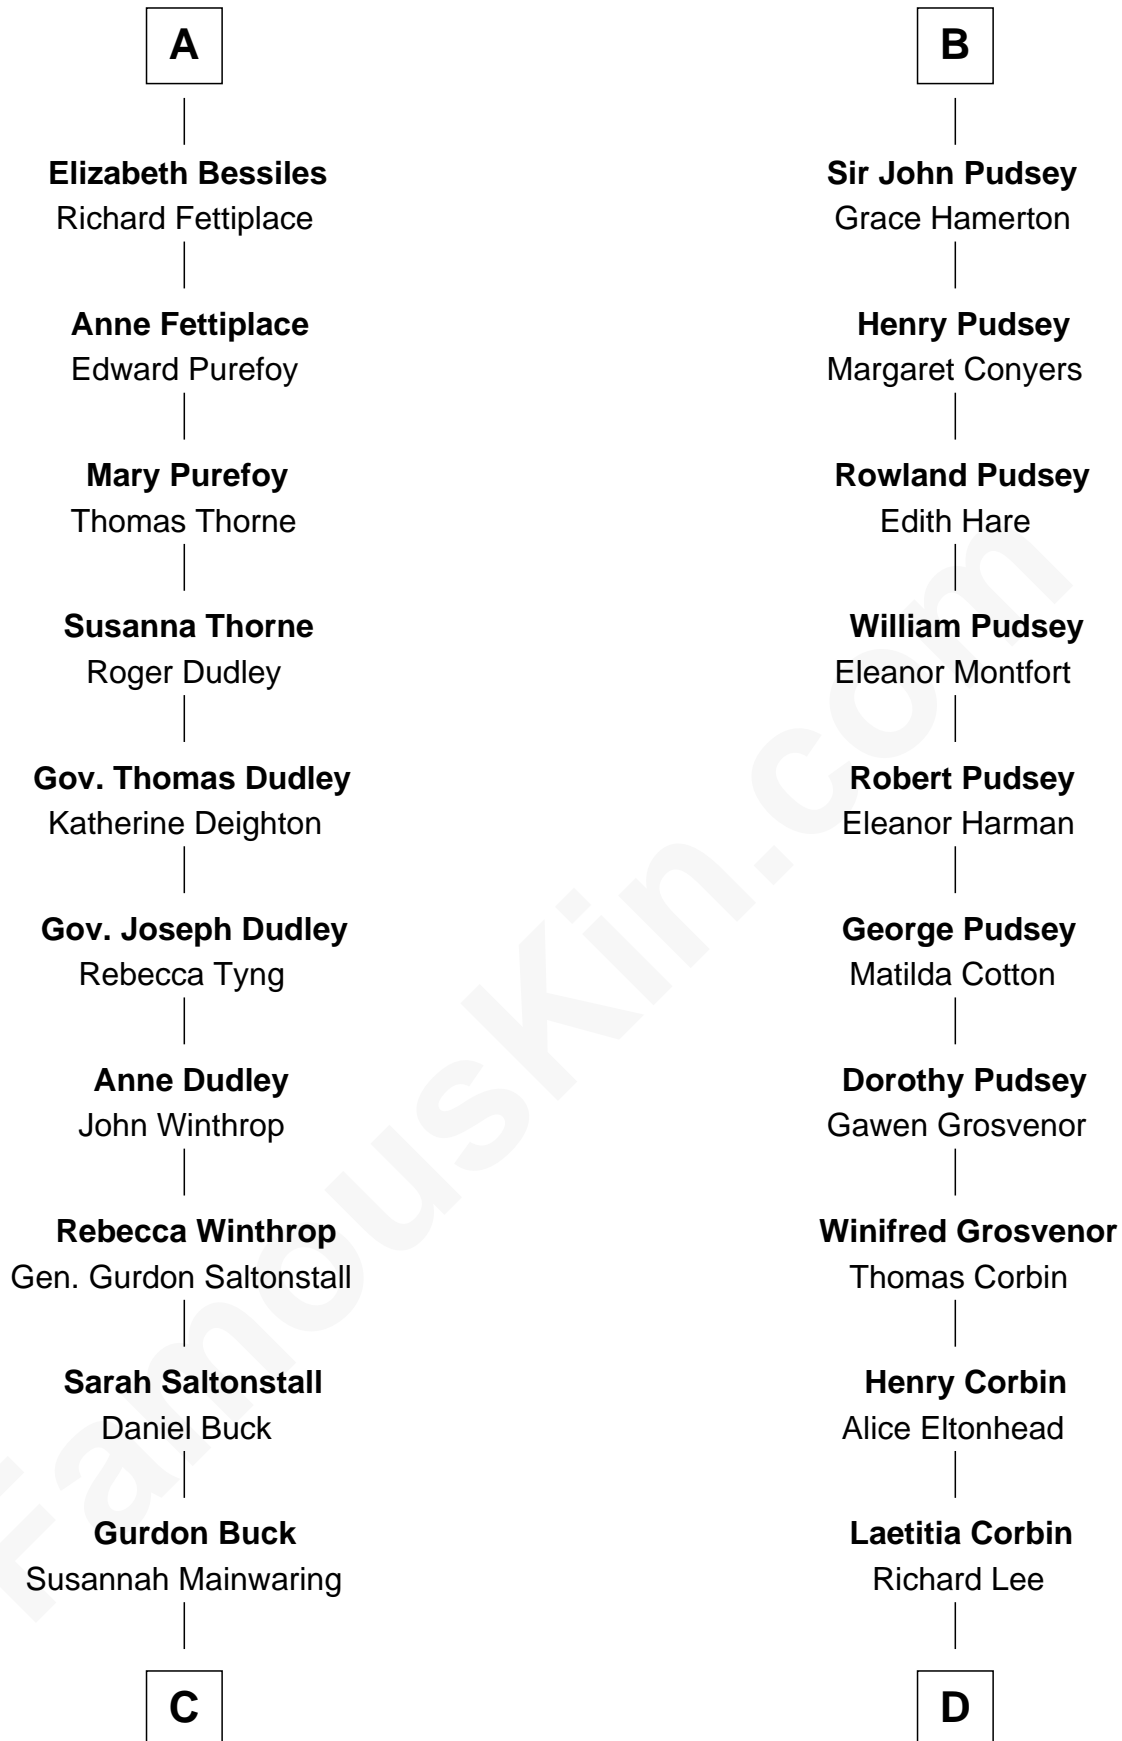

FamousKin.com

Relationship Chart of

Louis Auchincloss

Author

20th cousin 1 time removed of

Fitzhugh Lee

40th Governor of Virginia

C

Elizabeth Buck
John Auchincloss

John Winthrop Auchincloss
Joanna Hone Russell

Joseph Howland Auchincloss
Priscilla Dixon Stanton

Louis Auchincloss
Author

D

Henry Lee
Mary Bland

Col. Henry Lee
Lucy Grymes

Maj. Gen. Henry Lee
Anne Hill Carter

Sydney Smith Lee
Anna Maria Mason

Fitzhugh Lee
40th Governor of Virginia