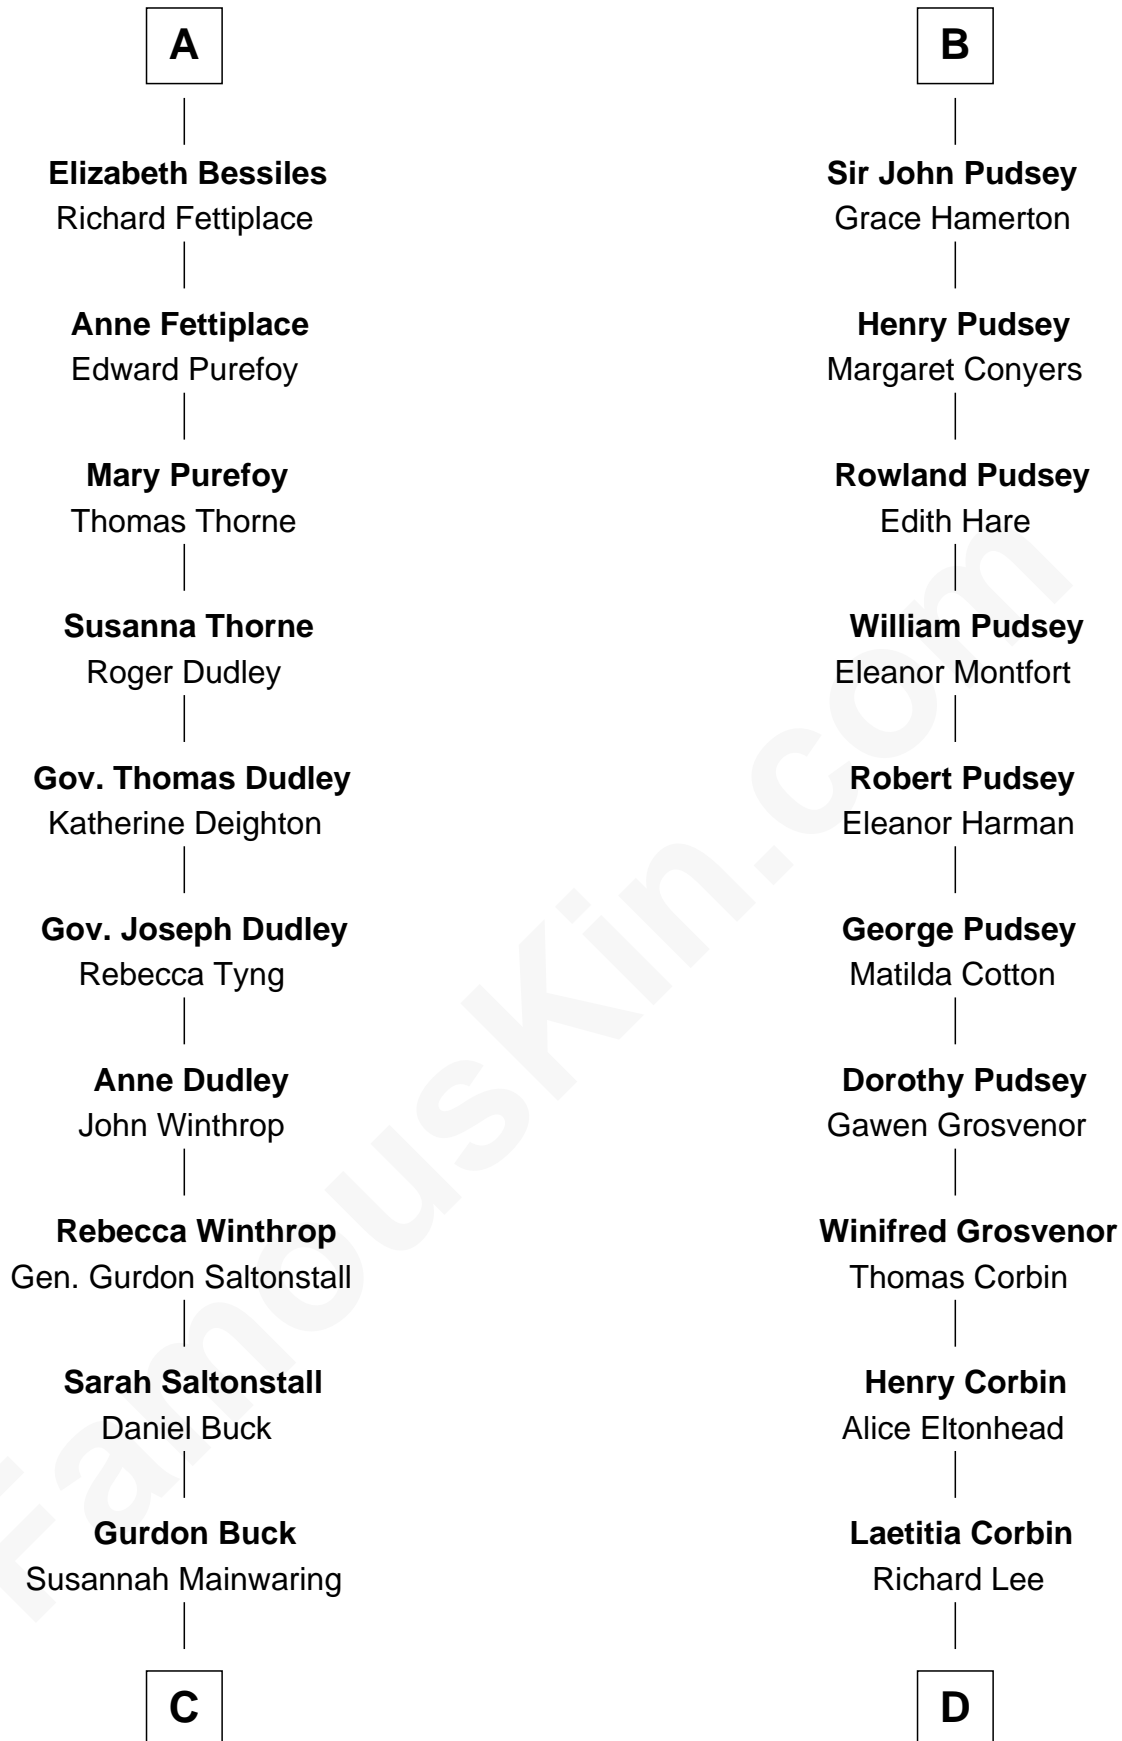

FamousKin.com

Relationship Chart of

Louis Auchincloss

Author

20th cousin 1 time removed of

Fitzhugh Lee

40th Governor of Virginia

Thomas de Valoines

C

Elizabeth Buck
John Auchincloss

John Winthrop Auchincloss
Joanna Hone Russell

Joseph Howland Auchincloss
Priscilla Dixon Stanton

Louis Auchincloss
Author

D

Henry Lee
Mary Bland

Col. Henry Lee
Lucy Grymes