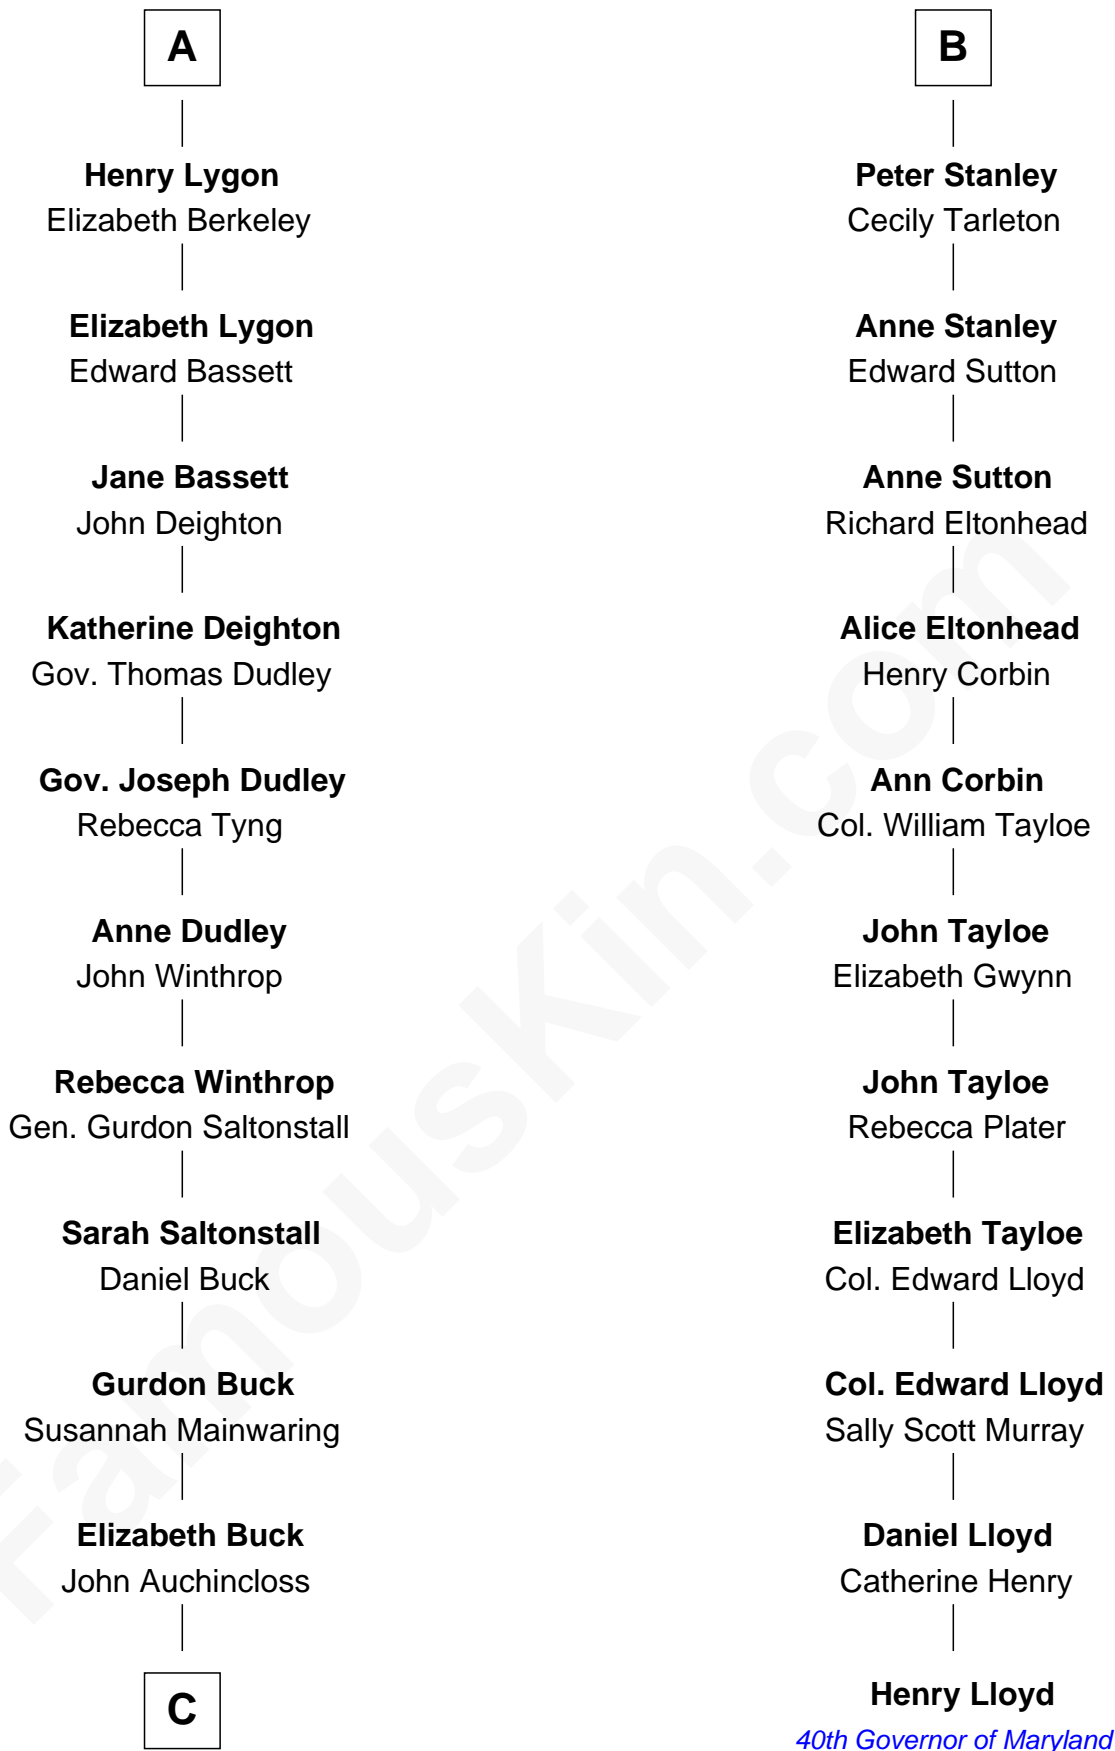

FamousKin.com
Relationship Chart of
Louis Auchincloss
Author

17th cousin 2 times removed of
Henry Lloyd
40th Governor of Maryland

Katherine de Hastang
 Ralph de Stafford

C

—
John Winthrop Auchincloss

Joanna Hone Russell

—
Joseph Howland Auchincloss

Priscilla Dixon Stanton

—
Louis Auchincloss

Author

FamousKin.com