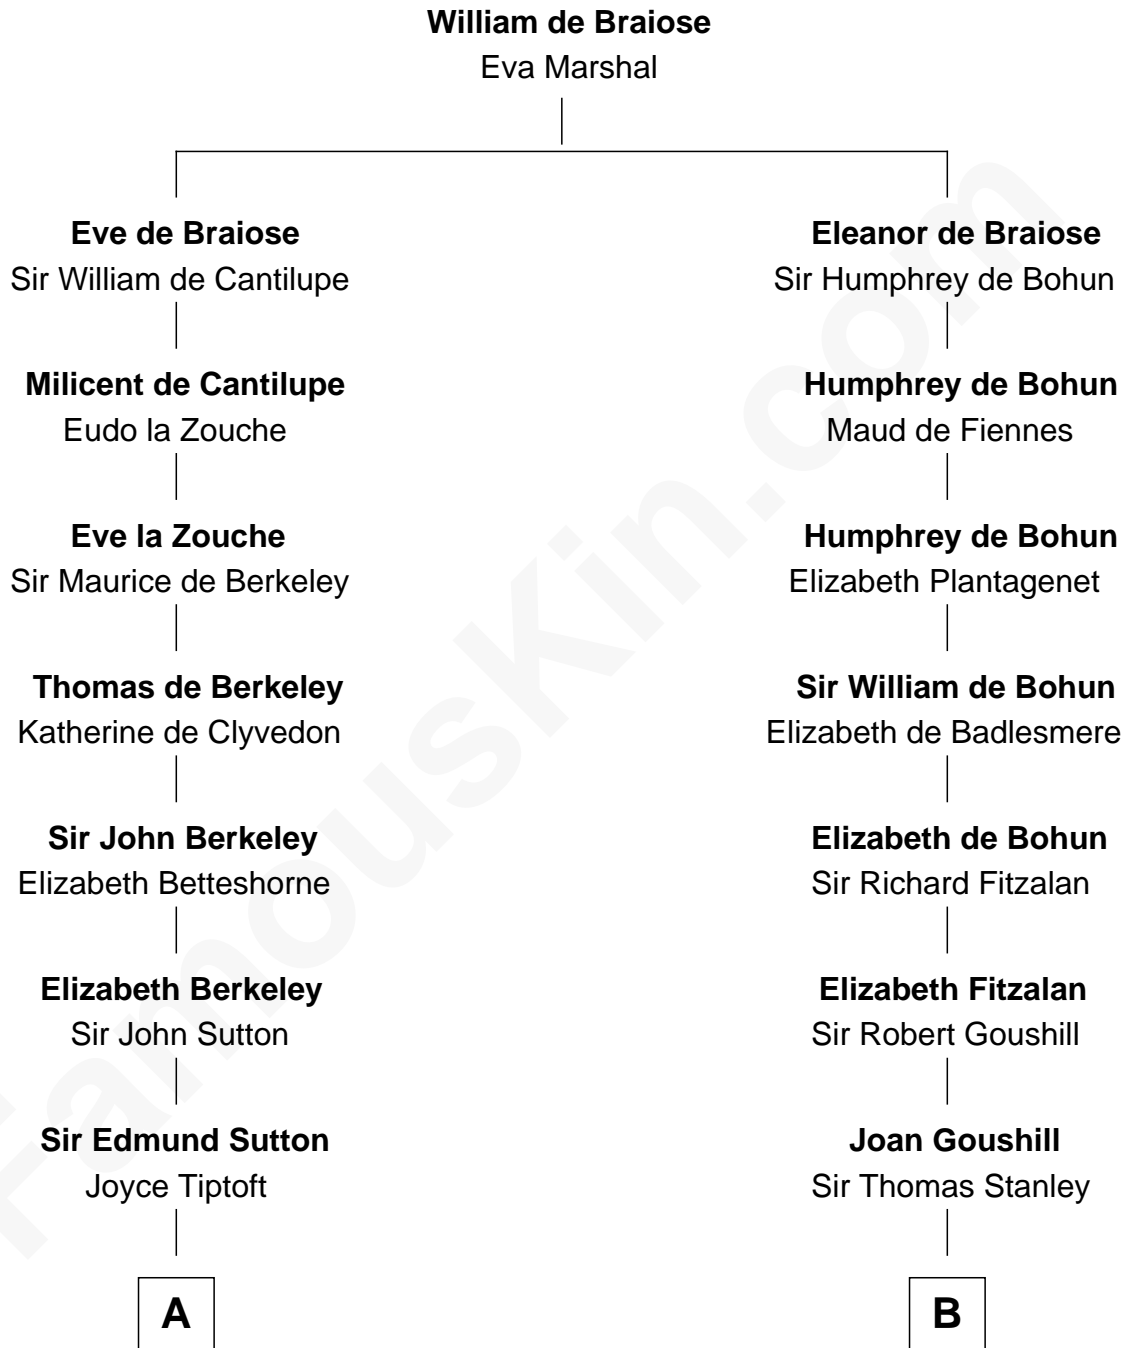

**FamousKin.com**  
**Relationship Chart of**  
**Louis Auchincloss**  
*Author*

**18th cousin 2 times removed of**  
**Charles Goldsborough**  
*16th Governor of Maryland*

FamousKin.com