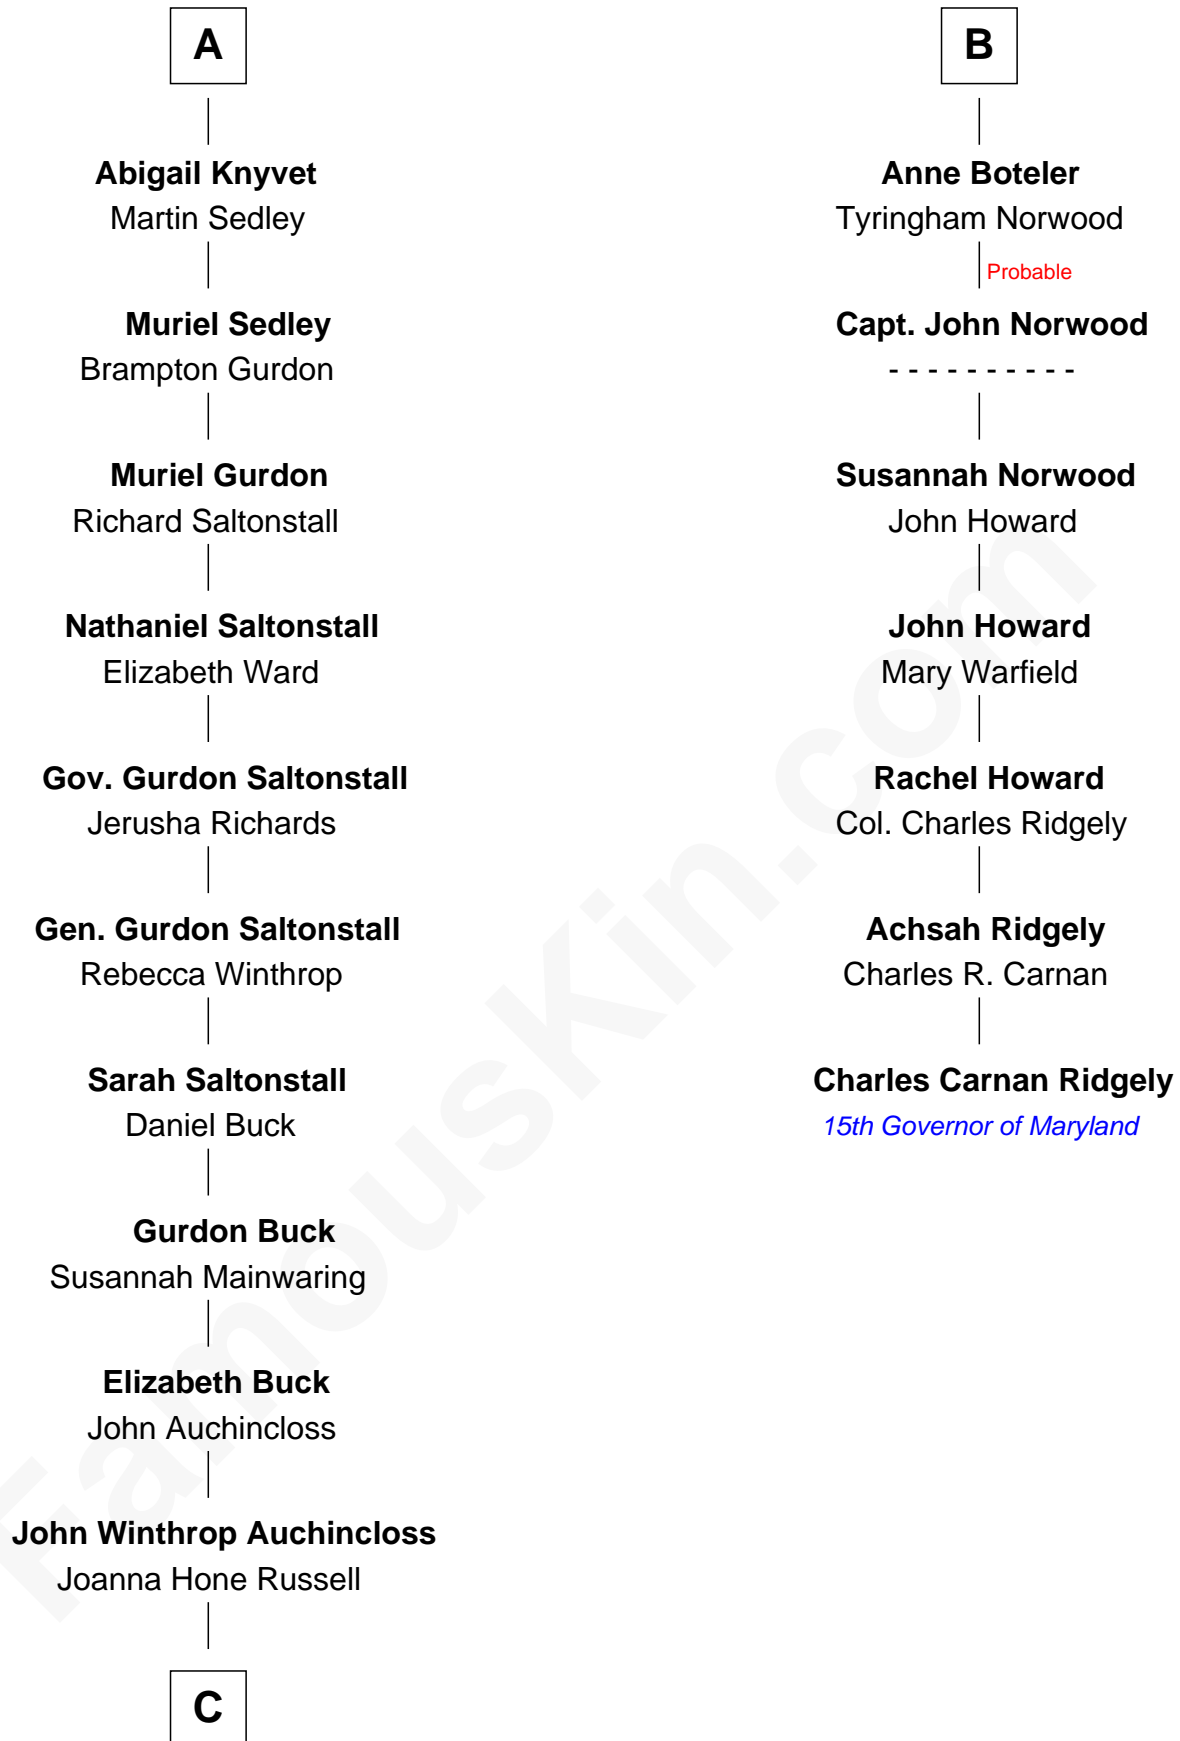

**FamousKin.com**  
**Relationship Chart of**  
**Louis Auchincloss**  
*Author*

13th cousin 5 times removed of  
**Charles Carnan Ridgely**  
*15th Governor of Maryland*

C

Joseph Howland Auchincloss

Priscilla Dixon Stanton

Louis Auchincloss

*Author*

FamousKin.com