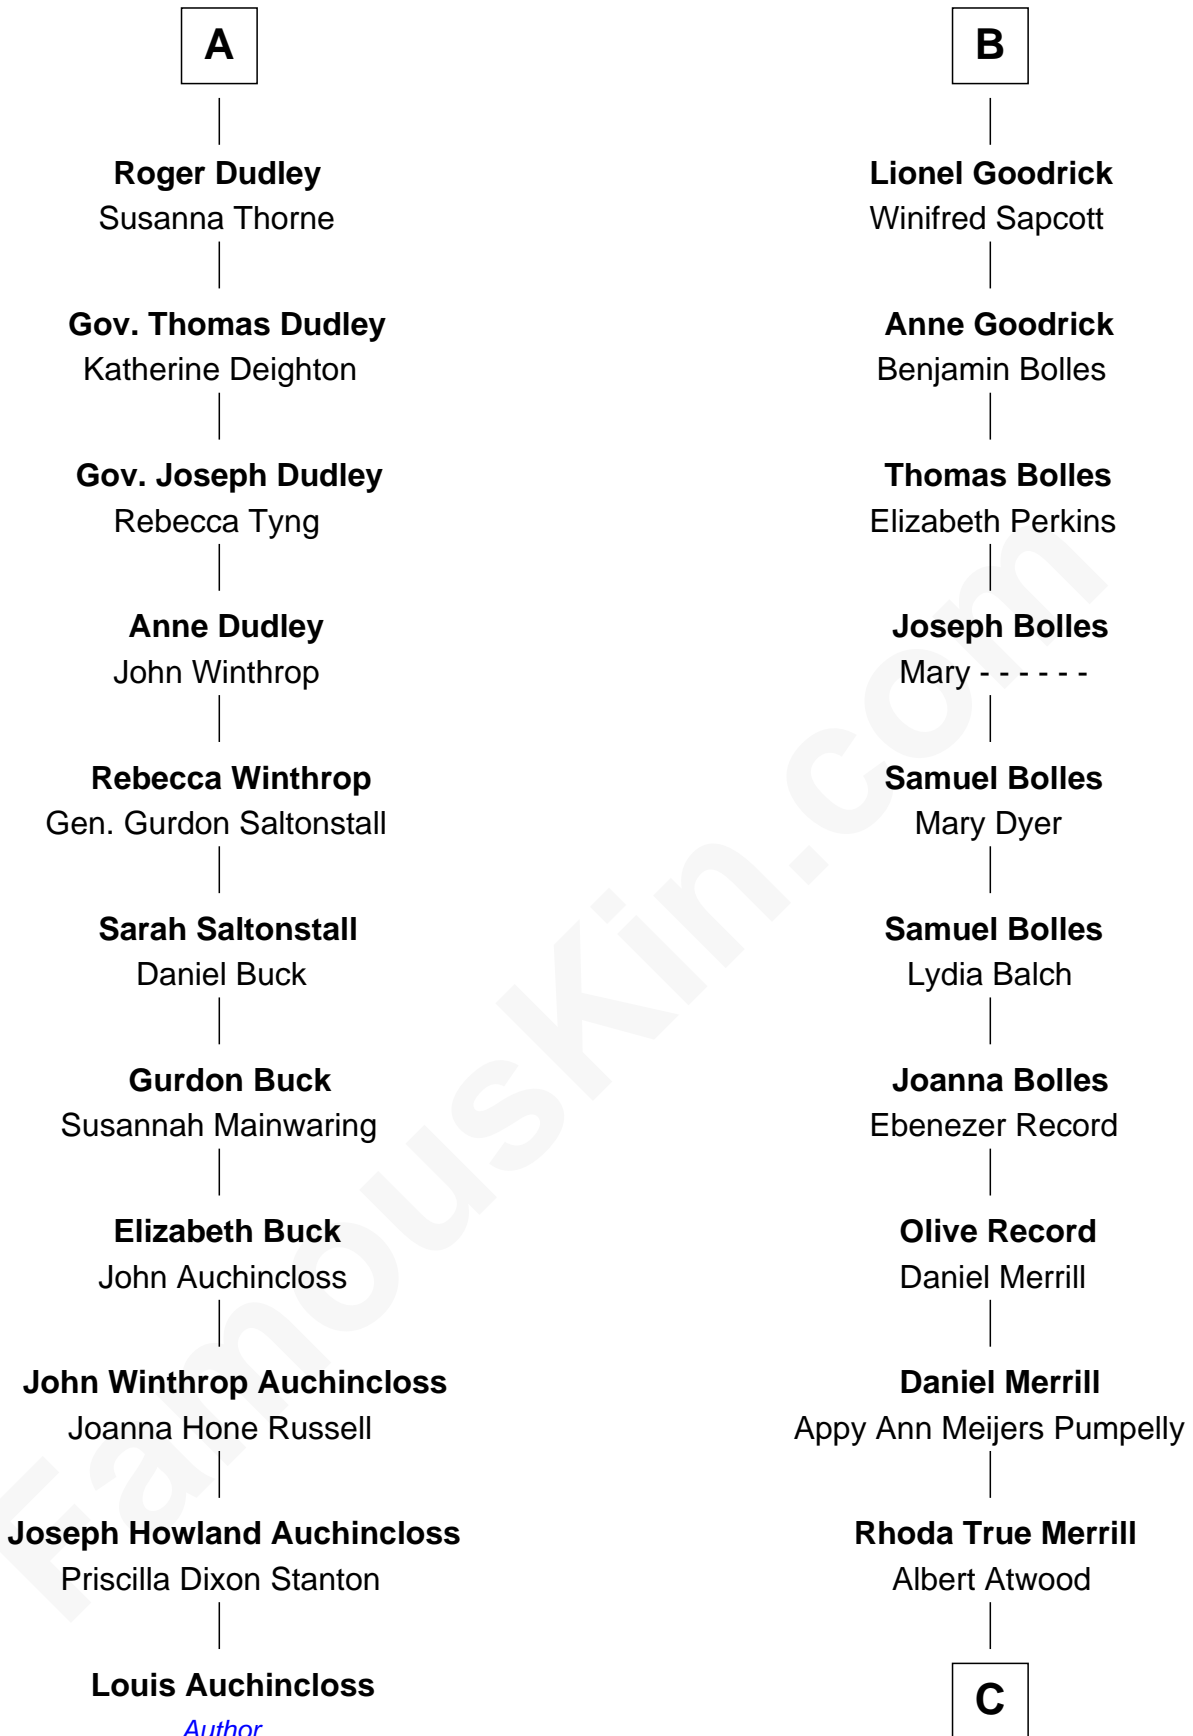

## Relationship Chart of

### Louis Auchincloss

Author

17th cousin 4 times removed of

**Dave Cowens**

NBA Hall of Famer

**C**

Thomas Albert Atwood

Priscilla Ann Kelly