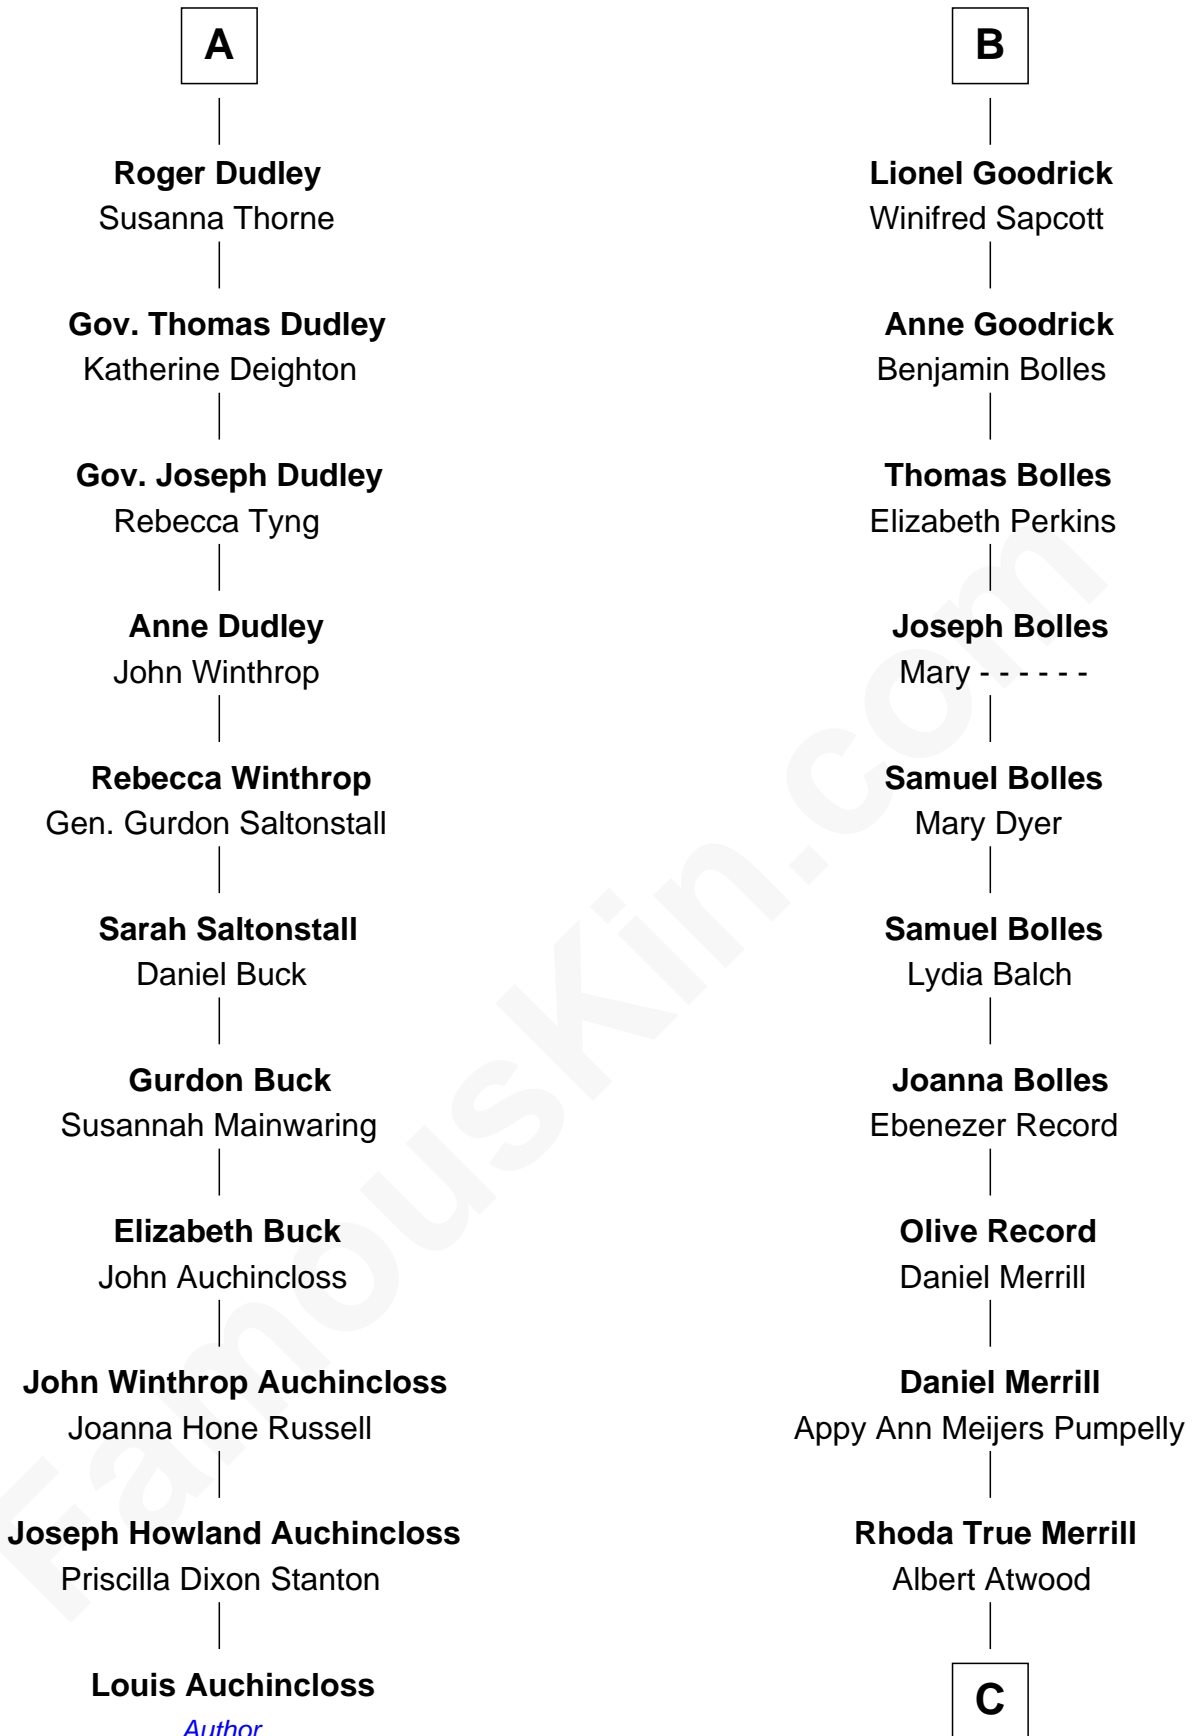

## Relationship Chart of

### Louis Auchincloss

Author

17th cousin 4 times removed of

**Dave Cowens**

NBA Hall of Famer

**Sir Henry de Percy**

Idoine de Clifford

**C**