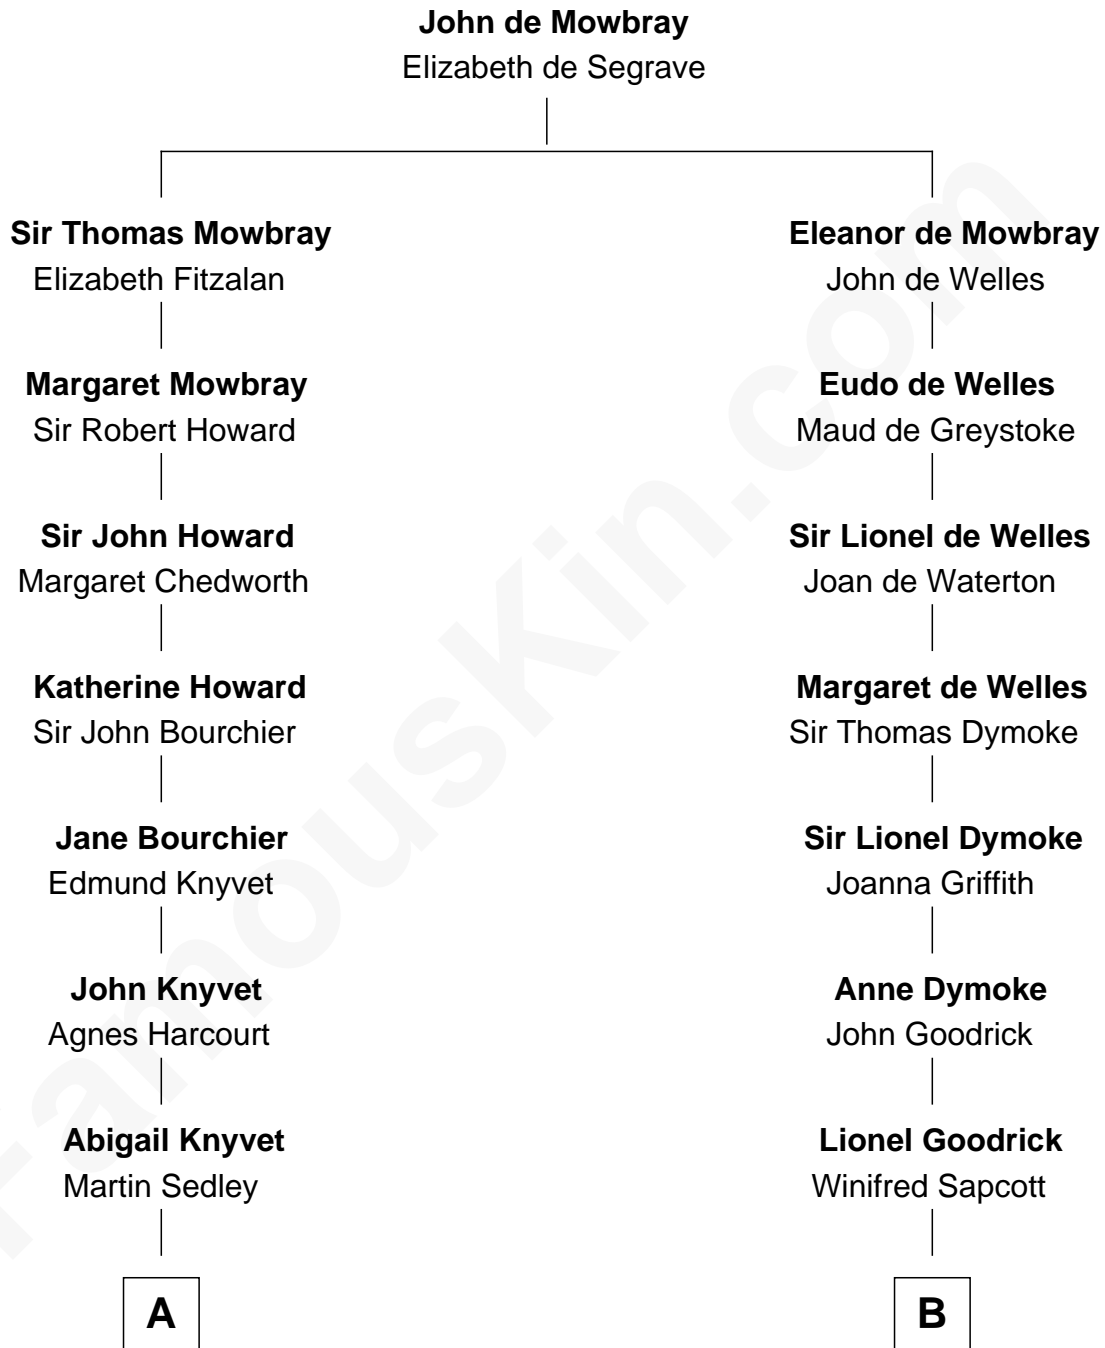

FamousKin.com

Relationship Chart of

Louis Auchincloss

Author

17th cousin 3 times removed of

Dave Cowens

NBA Hall of Famer

C