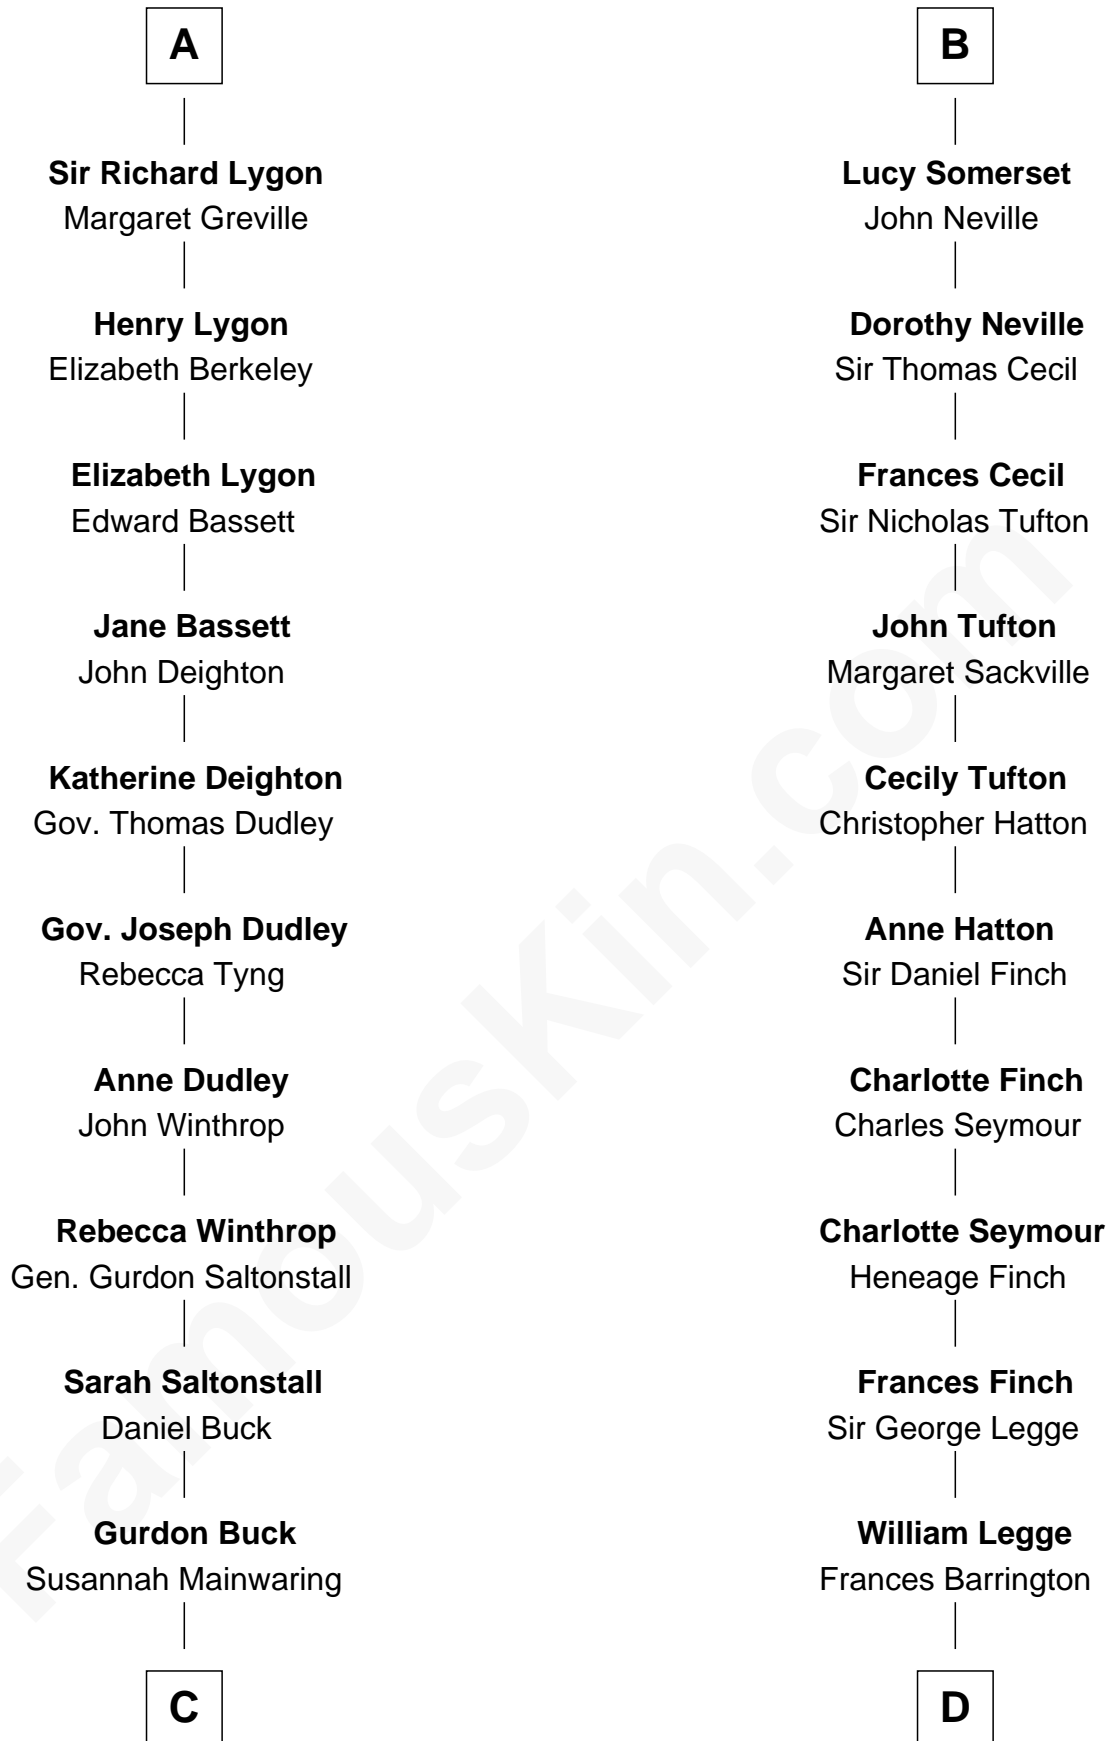

## Relationship Chart of

### Louis Auchincloss

Author

20th cousin 1 time removed of

### Kit Harington

TV Actor - "Game of Thrones"

**C**

**Elizabeth Buck**  
John Auchincloss

**John Winthrop Auchincloss**  
Joanna Hone Russell

**Joseph Howland Auchincloss**  
Priscilla Dixon Stanton

**Louis Auchincloss**  
*Author*