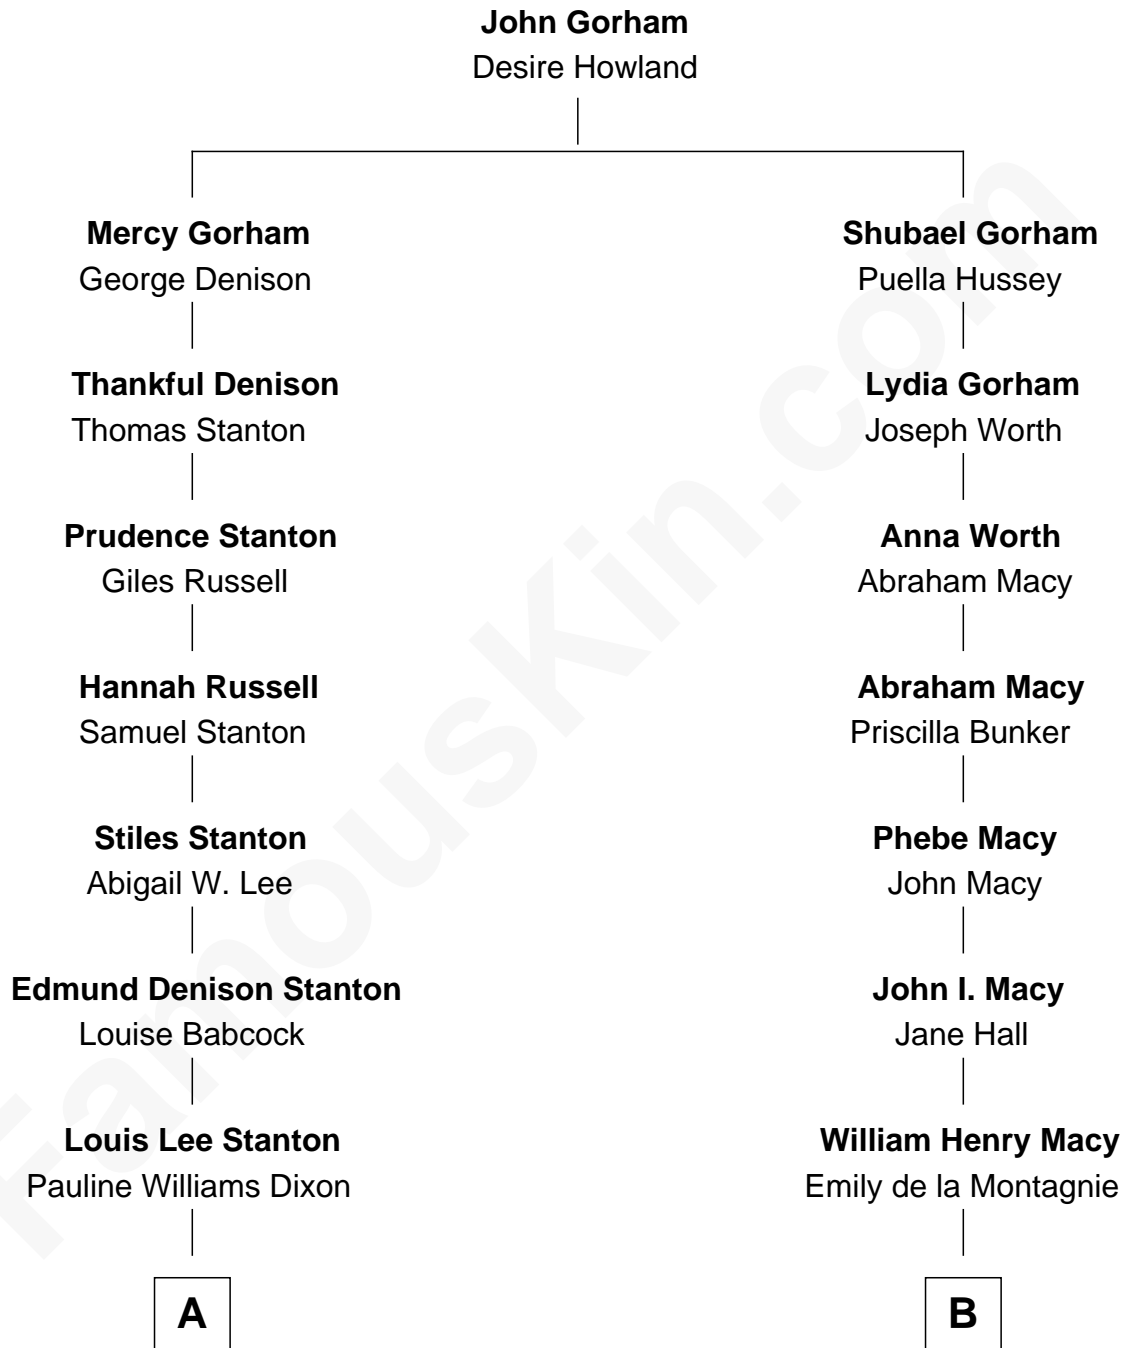

**FamousKin.com**  
**Relationship Chart of**  
**Louis Auchincloss**  
*Author*

8th cousin 1 time removed of  
**William H. Macy**  
*TV and Movie Actor*

**A**

**Priscilla Dixon Stanton**  
Joseph Howland Auchincloss

**Louis Auchincloss**  
*Author*

**B**

**Albert Hall Macy**  
Elizabeth C. Somerville

**William Hall Macy**  
Lois Elizabeth Overstreet

**William H. Macy**  
*TV and Movie Actor*

FamousKin.com