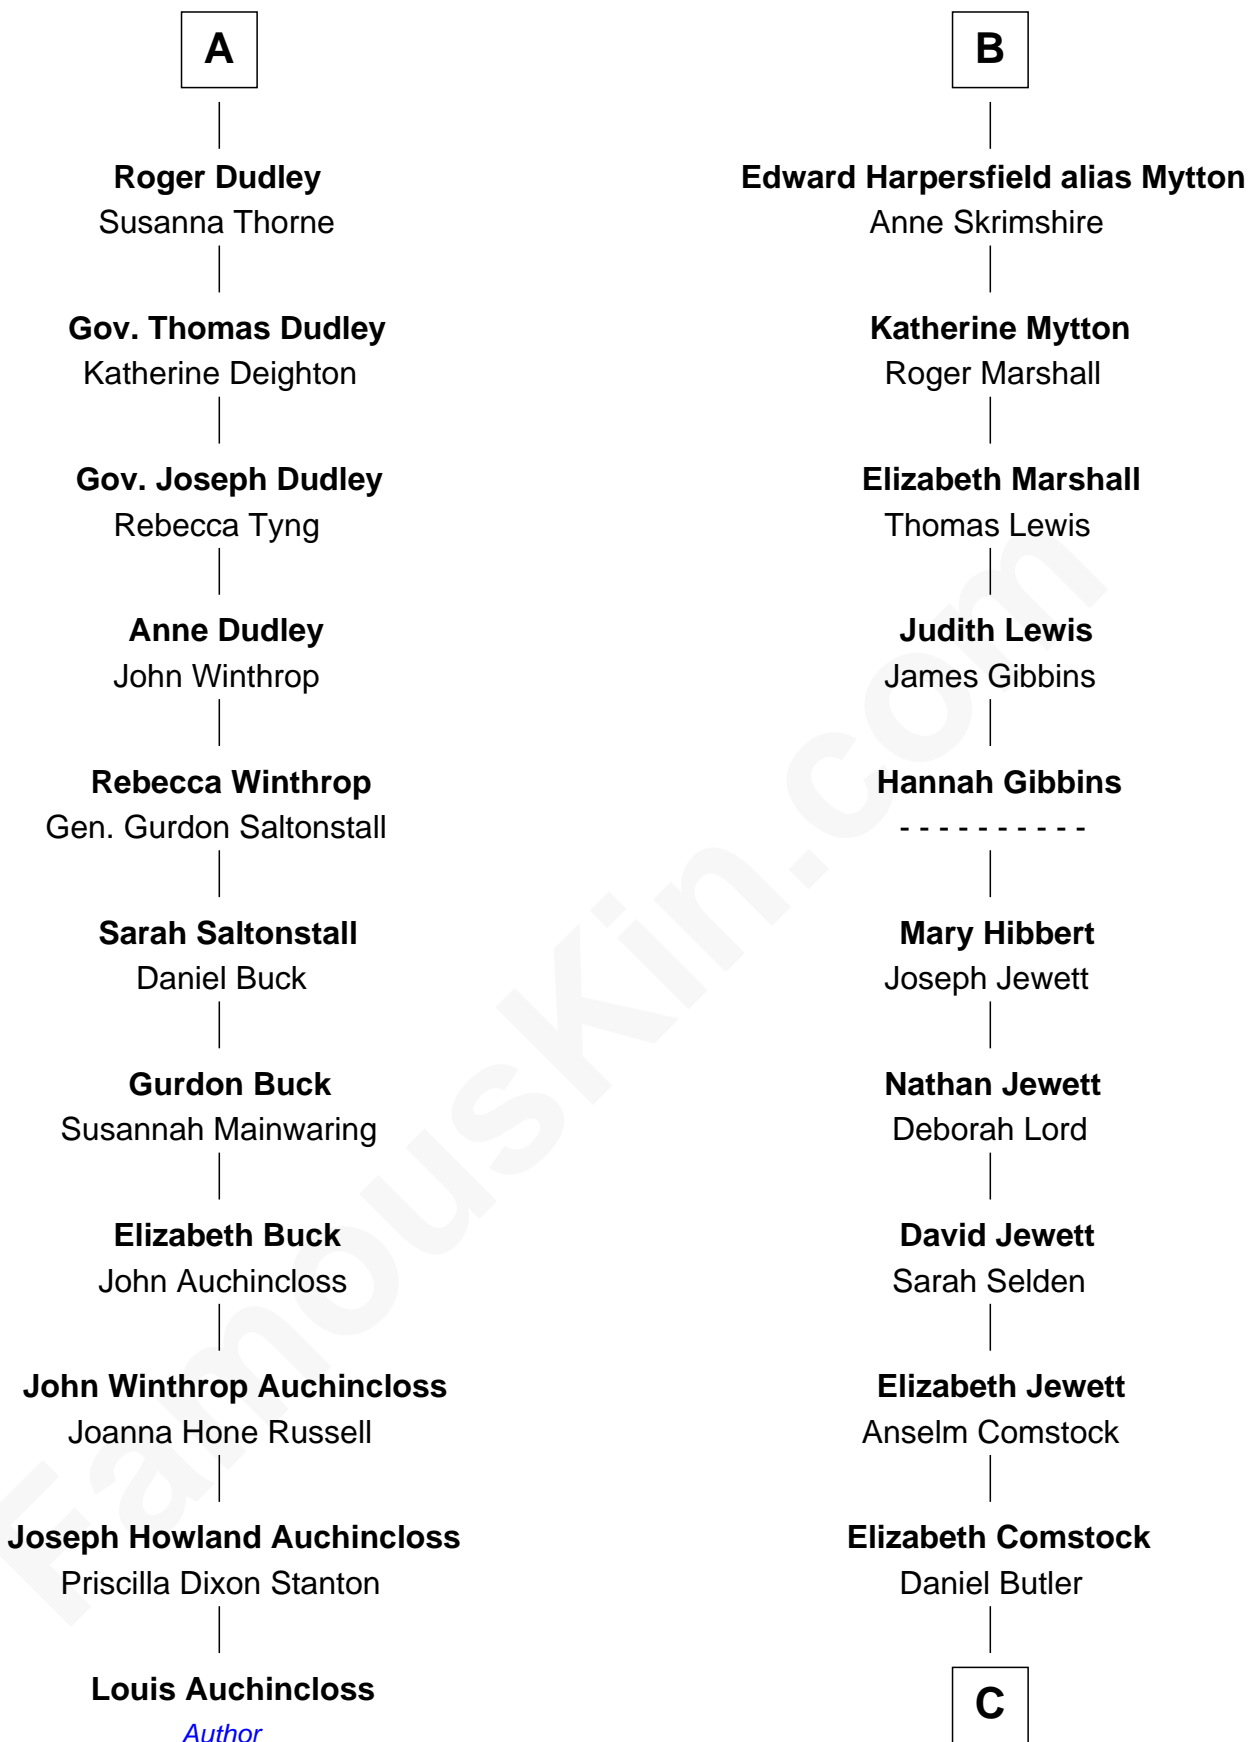

FamousKin.com
Relationship Chart of
Louis Auchincloss
Author

17th cousin 4 times removed of
Gerald Ford
38th U.S. President

C

George Selden Butler

Elizabeth Ely Gridley

Amy Gridley Butler

George Manney Ayer

Adele Augusta Ayer

Levi Addison Gardner

Dorothy Ayer Gardner

Leslie Lynch King

Gerald Ford

38th U.S. President