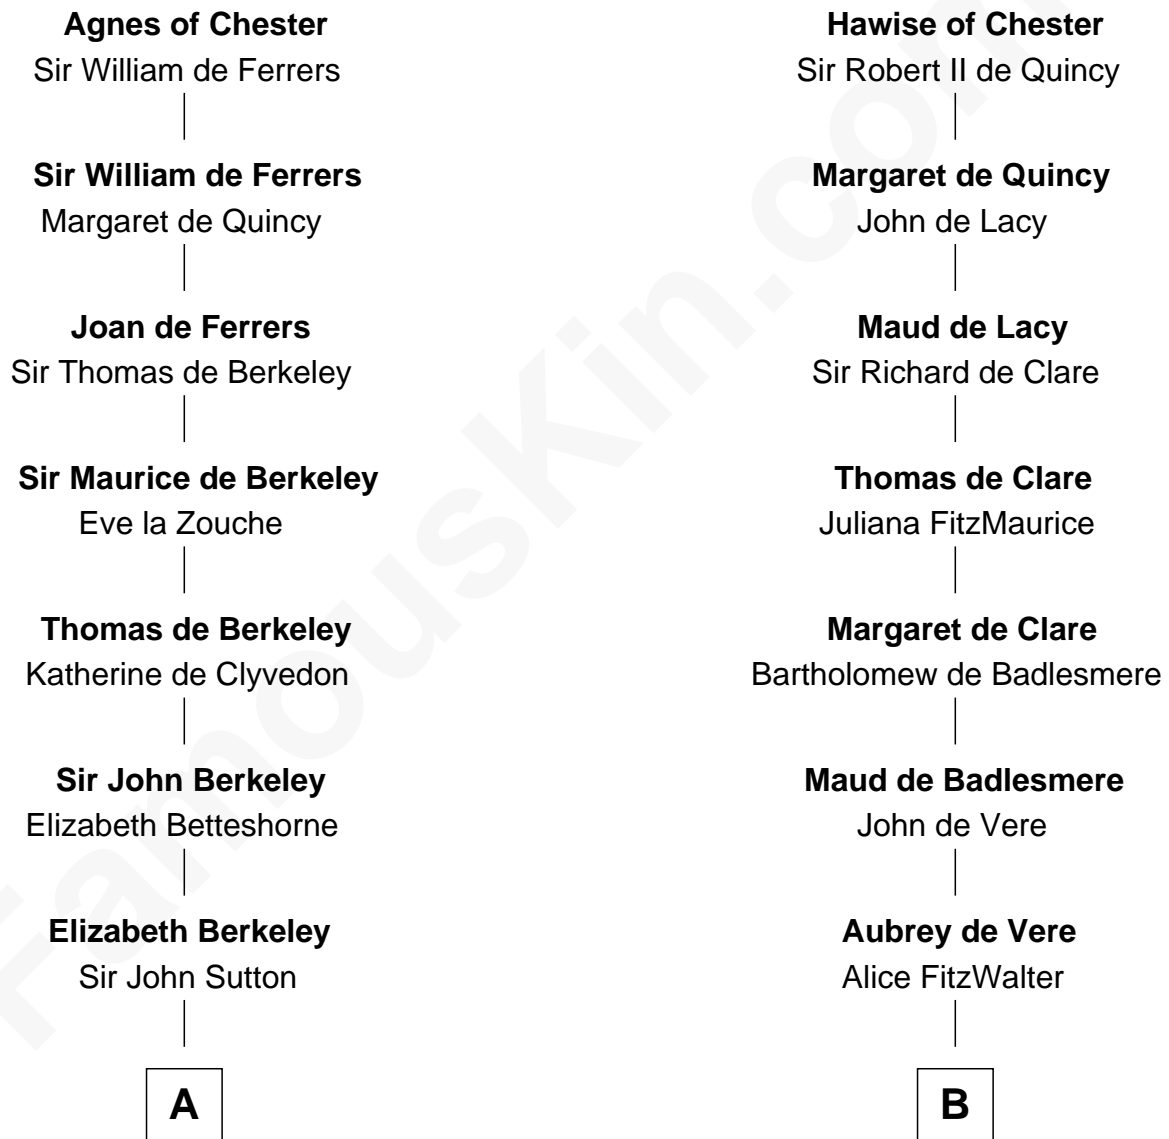

FamousKin.com

Relationship Chart of

Louis Auchincloss

Author

19th cousin 2 times removed of

Samuel Howard

Boston Tea Party Participant

Hugh de Kevelioc
Bertrade de Montfort

C

Gurdon Buck
Susannah Mainwaring

Elizabeth Buck
John Auchincloss

John Winthrop Auchincloss
Joanna Hone Russell

Joseph Howland Auchincloss
Priscilla Dixon Stanton

Louis Auchincloss
Author

D

William Goffe
Abigail Richardson