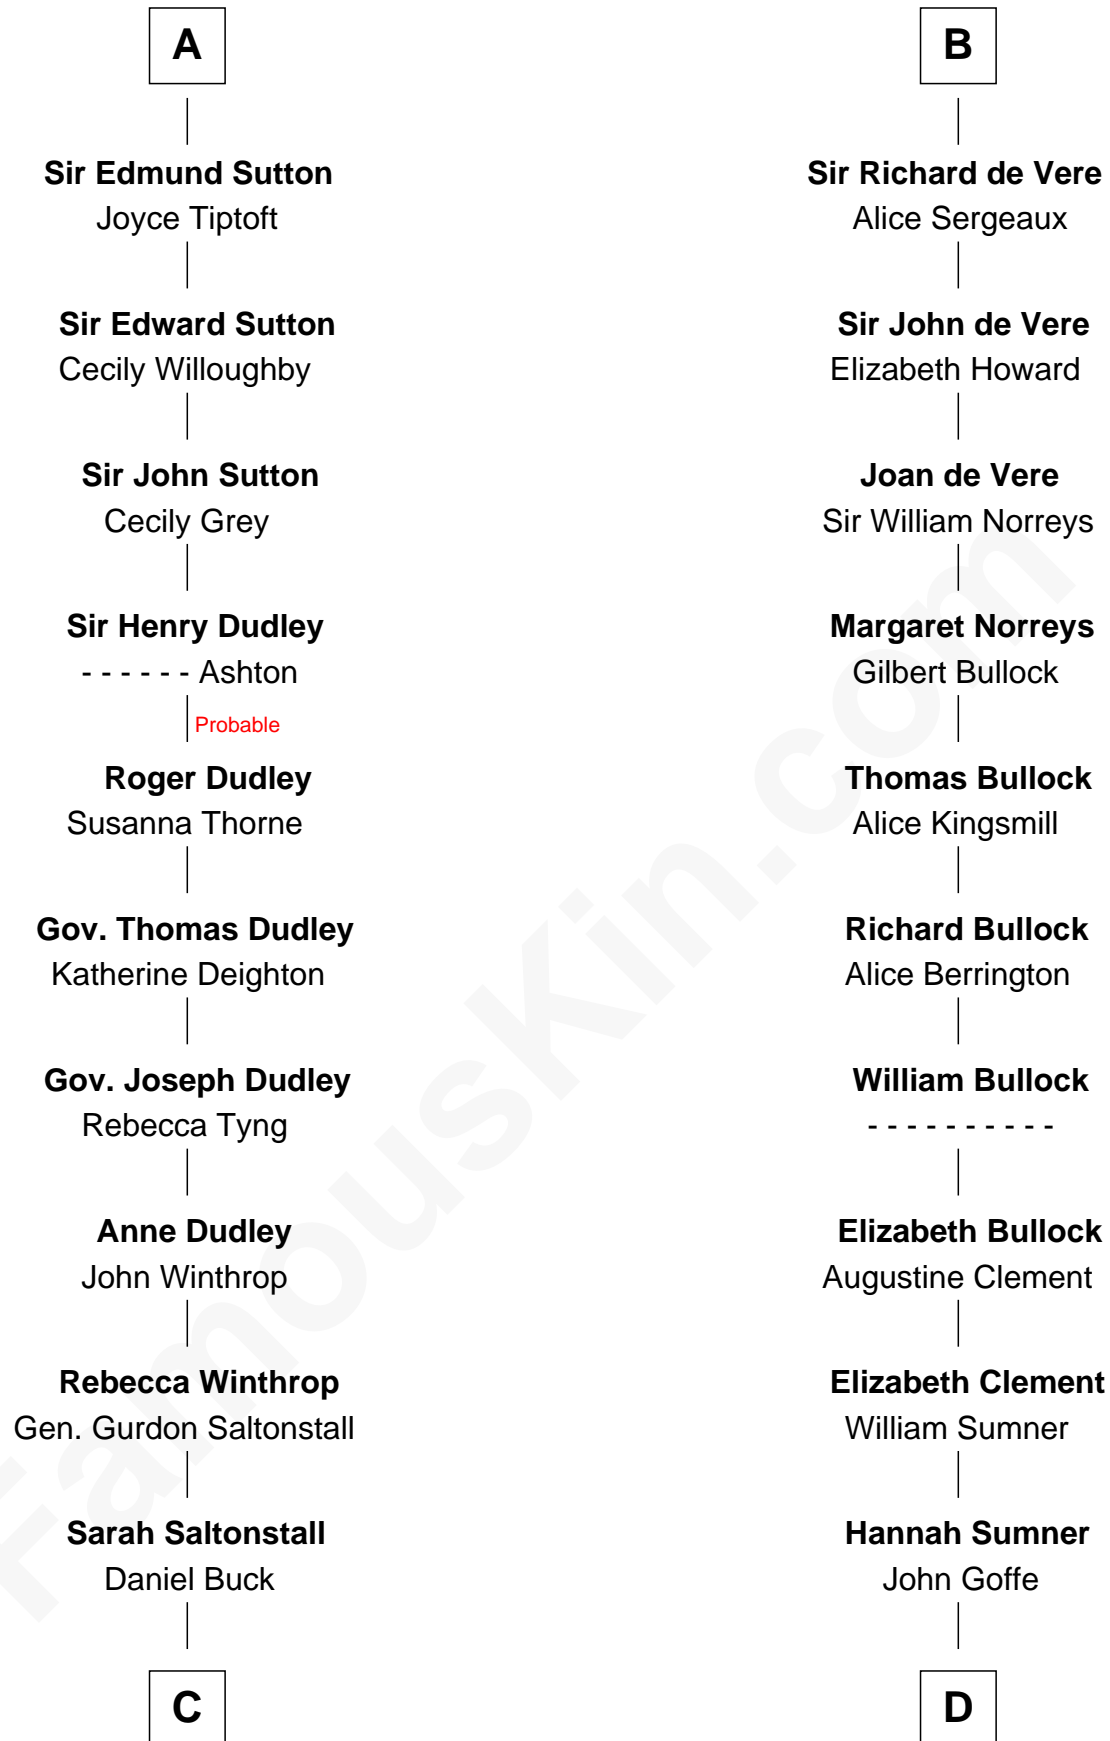

FamousKin.com

Relationship Chart of

Louis Auchincloss

Author

19th cousin 2 times removed of

Samuel Howard

Boston Tea Party Participant

Hugh de Kevelioc
Bertrade de Montfort

C

Gurdon Buck
Susannah Mainwaring

Elizabeth Buck
John Auchincloss

John Winthrop Auchincloss
Joanna Hone Russell

Joseph Howland Auchincloss
Priscilla Dixon Stanton

Louis Auchincloss
Author

D

William Goffe
Abigail Richardson

Martha Goffe
Ebenezer Howard

Samuel Howard
Boston Tea Party Participant

FamousKin.com