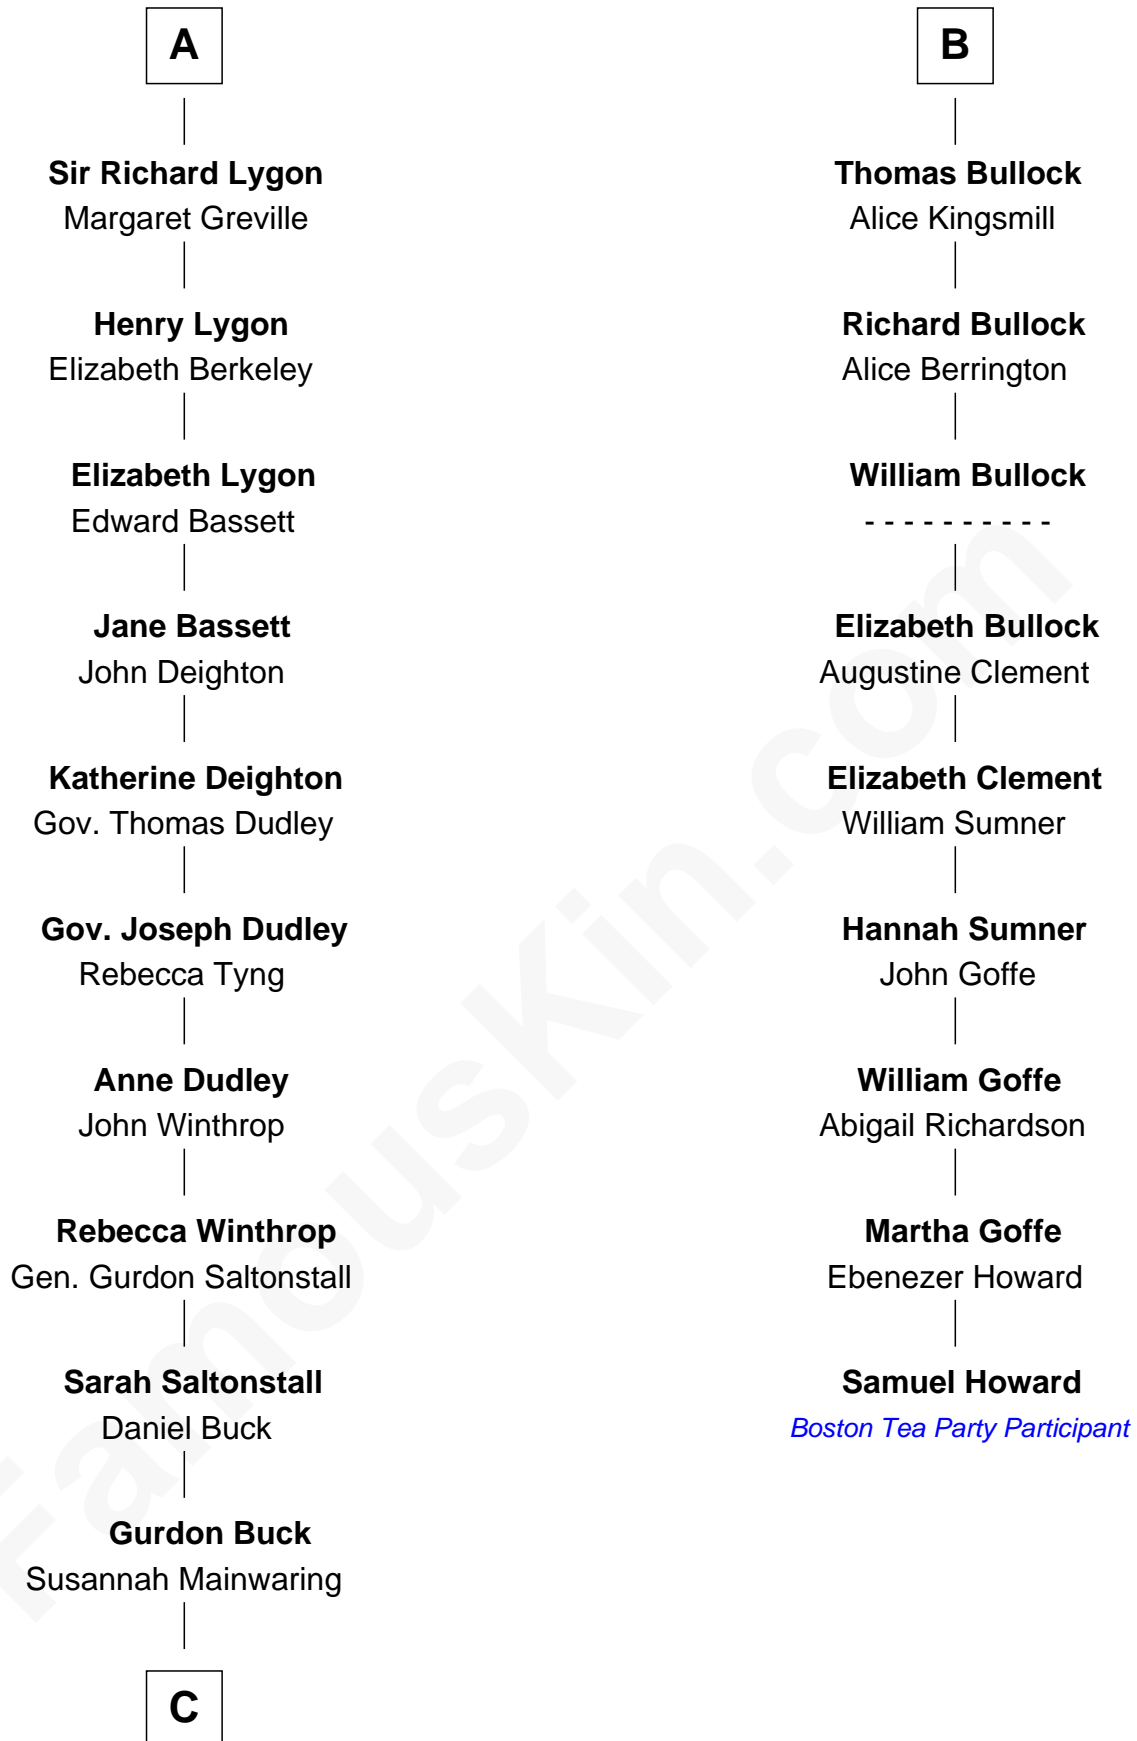

FamousKin.com

Relationship Chart of

Louis Auchincloss

Author

15th cousin 5 times removed of

Samuel Howard

Boston Tea Party Participant

C

Elizabeth Buck
John Auchincloss

John Winthrop Auchincloss
Joanna Hone Russell

Joseph Howland Auchincloss
Priscilla Dixon Stanton

Louis Auchincloss
Author

FamousKin.com