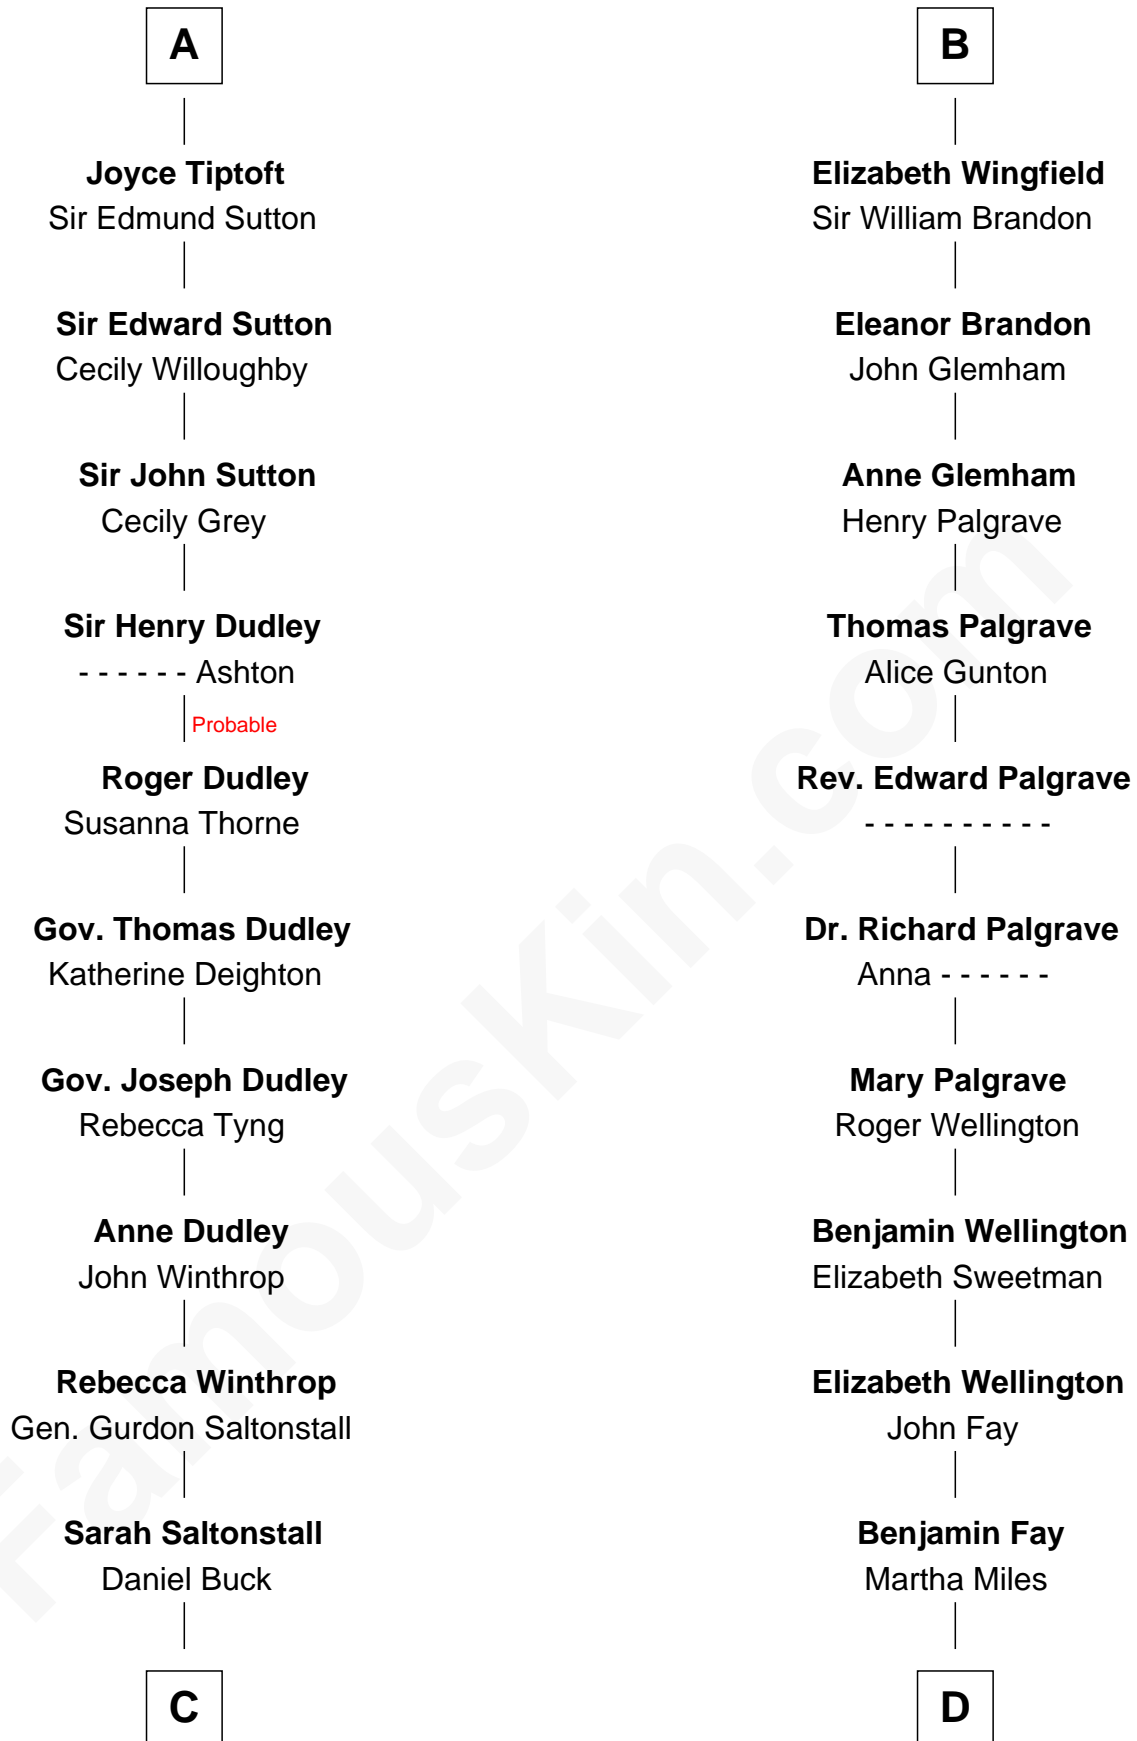

FamousKin.com
Relationship Chart of
Louis Auchincloss
Author

18th cousin 3 times removed of
Eli Whitney
Inventor of the Cotton Gin

Henry II, Duke of Brabant
 Marie of Hohenstaufen

FamousKin.com