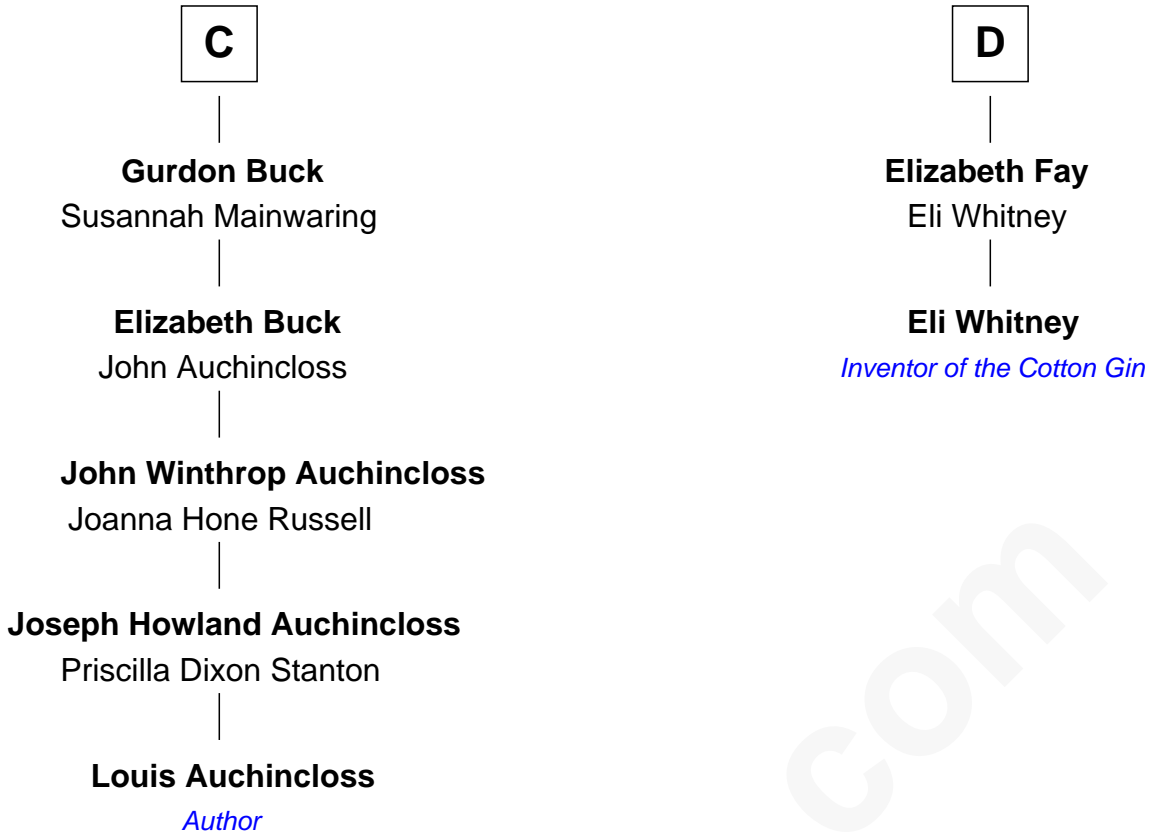

FamousKin.com
Relationship Chart of
Louis Auchincloss
Author

18th cousin 3 times removed of
Eli Whitney
Inventor of the Cotton Gin

Henry II, Duke of Brabant
 Marie of Hohenstaufen

FamousKin.com